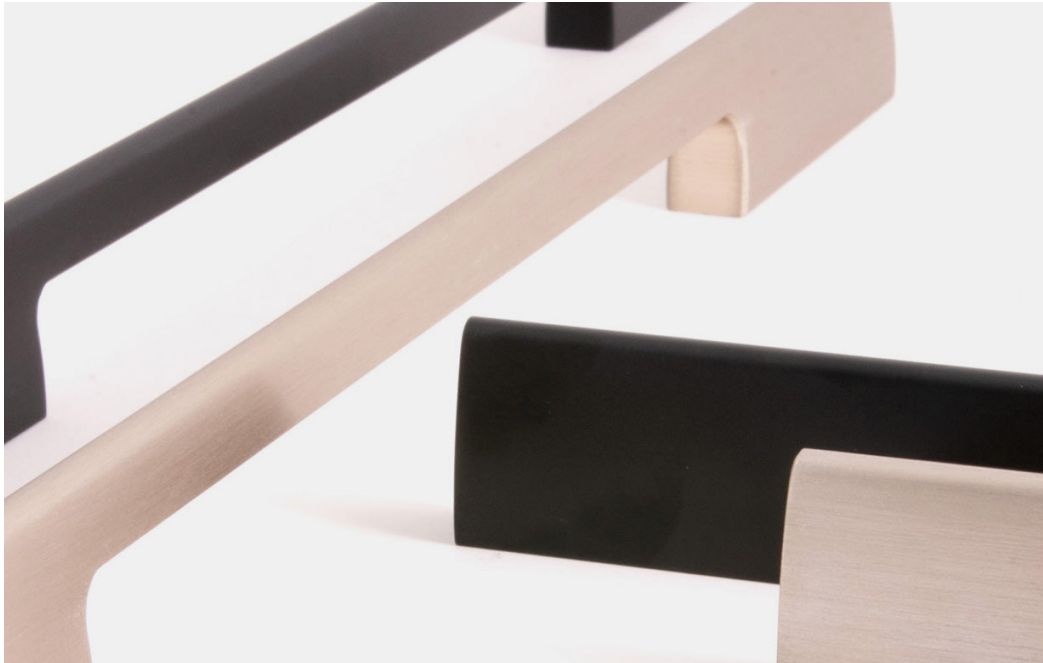

Vieste

The Vieste range incorporates a subtly curved top and smooth straight lines, a popular choice for modern cabinetry applications.

STYLES	128mm D Handle: SVA3822.128 160mm D Handle: SVA3822.160 224mm D Handle: SVA3822.224 320mm D Handle: SVA3822.320
--------	--

FINISHES	<input type="checkbox"/> Brushed Nickel (BRN) <input type="checkbox"/> Matt Black (MBL) <input type="checkbox"/> Matt White (MWH)
----------	---

D Handle

Part Number	Hole Centre	Overall Length	Inner Length	Projection
SVA3822.128	128	148	94	27
SVA3822.160	160	180	110	27
SVA3822.224	224	244	154	27
SVA3822.320	320	340	196	27