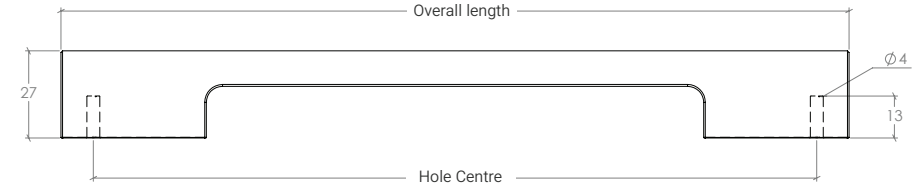

Vieste

The Vieste range incorporates a subtly curved top and smooth straight lines, a popular choice for modern cabinetry applications.

STYLES	128mm D Handle: SVA3822.128 160mm D Handle: SVA3822.160 224mm D Handle: SVA3822.224 320mm D Handle: SVA3822.320
--------	--

FINISHES	<input type="checkbox"/> Brushed Nickel (BRN) <input type="checkbox"/> Matt Black (MBL) <input type="checkbox"/> Matt White (MWH)
----------	---

D Handle

Part Number	Hole Centre	Overall Length	Inner Length	Projection
SVA3822.128	128	148	94	27
SVA3822.160	160	180	110	27
SVA3822.224	224	244	154	27
SVA3822.320	320	340	196	27