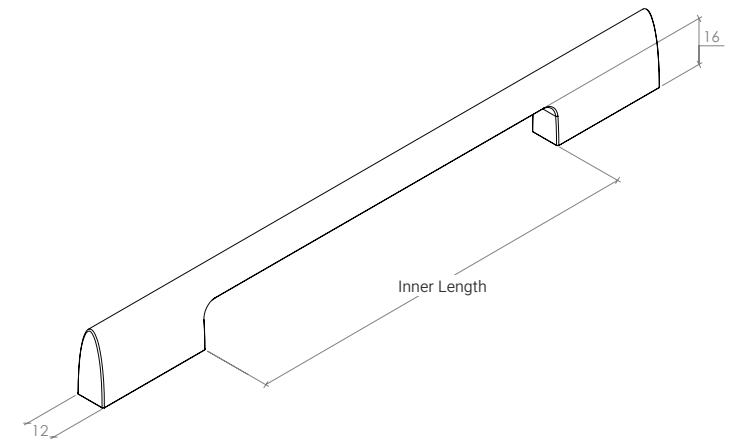

Vieste

The Vieste range incorporates a subtly curved top and smooth straight lines, a popular choice for modern cabinetry applications.

STYLES	128mm D Handle: SVA3822.128 160mm D Handle: SVA3822.160 224mm D Handle: SVA3822.224 320mm D Handle: SVA3822.320
--------	--

FINISHES	<input type="checkbox"/> Brushed Nickel (BRN) <input type="checkbox"/> Matt Black (MBL) <input type="checkbox"/> Matt White (MWH)
----------	---

D Handle

Part Number	Hole Centre	Overall Length	Inner Length	Projection
SVA3822.128	128	148	94	27
SVA3822.160	160	180	110	27
SVA3822.224	224	244	154	27
SVA3822.320	320	340	196	27