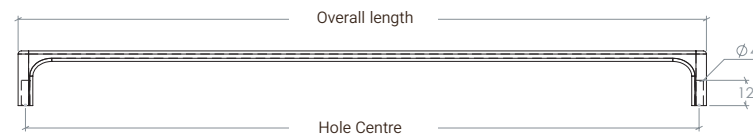

Vena

The Vena collection with its clean, straight lines is available in two size D handles and two round knobs, and comes in four finishes making this a highly versatile collection for contemporary cabinetry.

STYLES	35mm Round Knob: VNK035 50mm Round Knob: VNK050 160mm D Handle: VDH160 320mm D Handle: VDH320
FINISHES	 Brushed Satin Brass (BSB) Dull Brushed Nickel (DBR) Matt Black (MBL) Gunmetal (GNM) Matt White (MWH)

Round Knob

D Handle

Part Number	Hole Centre	Overall Length/Diameter	Projection
VNK035	-	35Ø	26
VNK050	-	50Ø	26
VDH160	160	167	26
VDH320	320	327	26