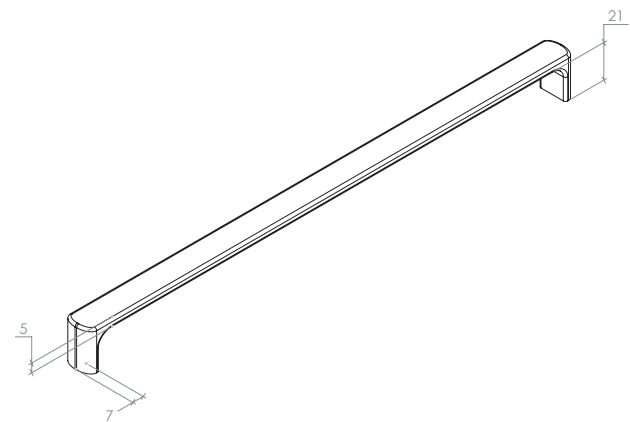

Vena

The Vena collection with its clean, straight lines is available in two size D handles and two round knobs, and comes in four finishes making this a highly versatile collection for contemporary cabinetry.

STYLES	35mm Round Knob: VNK035 50mm Round Knob: VNK050 160mm D Handle: VDH160 320mm D Handle: VDH320
FINISHES	 Brushed Satin Brass (BSB) Dull Brushed Nickel (DBR) Matt Black (MBL) Gunmetal (GNM) Matt White (MWH)

Round Knob

D Handle

Part Number	Hole Centre	Overall Length/Diameter	Projection
VNK035	-	35Ø	26
VNK050	-	50Ø	26
VDH160	160	167	26
VDH320	320	327	26