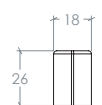

STYLES	35mm Round Knob: VNK035 50mm Round Knob: VNK050 160mm D Handle: VDH160 320mm D Handle: VDH320
FINISHES	 Brushed Satin Brass (BSB) Dull Brushed Nickel (DBR) Matt Black (MBL) Gunmetal (GNM) Matt White (MWH)

Round Knob

D Handle

Part Number	Hole Centre	Overall Length/Diameter	Projection
VNK035	-	35Ø	26
VNK050	-	50Ø	26
VDH160	160	167	26
VDH320	320	327	26