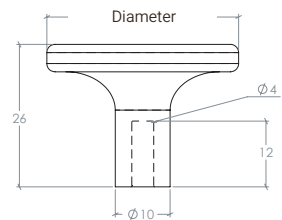

Vena

The Vena collection with its clean, straight lines is available in two size D handles and two round knobs, and comes in four finishes making this a highly versatile collection for contemporary cabinetry.

STYLES	35mm Round Knob: VNK035 50mm Round Knob: VNK050 160mm D Handle: VDH160 320mm D Handle: VDH320
FINISHES	 Brushed Satin Brass (BSB) Dull Brushed Nickel (DBR) Matt Black (MBL) Gunmetal (GNM) Matt White (MWH)

Round Knob

D Handle

Part Number	Hole Centre	Overall Length/Diameter	Projection
VNK035	-	35Ø	26
VNK050	-	50Ø	26
VDH160	160	167	26
VDH320	320	327	26