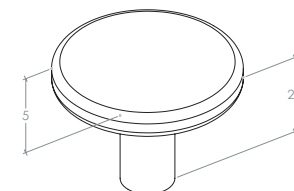

Vena

The Vena collection with its clean, straight lines is available in two size D handles and two round knobs, and comes in four finishes making this a highly versatile collection for contemporary cabinetry.

STYLES	35mm Round Knob: VNK035 50mm Round Knob: VNK050 160mm D Handle: VDH160 320mm D Handle: VDH320
FINISHES	 Brushed Satin Brass (BSB) Dull Brushed Nickel (DBR) Matt Black (MBL) Gunmetal (GNM) Matt White (MWH)

Round Knob

D Handle

Part Number	Hole Centre	Overall Length/Diameter	Projection
VNK035	-	35Ø	26
VNK050	-	50Ø	26
VDH160	160	167	26
VDH320	320	327	26