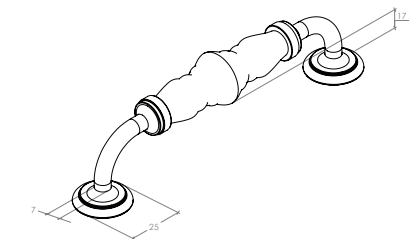

Trianon

A beautiful ceramic collection in 3 classic finishes designed to complement traditional cabinetry styles.

Round Knob

T Knob

Handles

STYLES	35mm Round Knob: TCM3620 90mm T Knob: TCM3621 128mm D Handle: TCM3620 224mm D Handle: TCM3620
--------	--

FINISHES	 Cream Crackle & Antique Brass (CRCRAB) White Crackle & Pewter (WHCRPW) White & Brushed Nickel (WHBRN)
----------	--

Part Number	Hole Centre	Overall Length	Projection
TCM3620	-	35	32
TCM3621	-	90	43
TCM3620	128	154	40
TCM3620	224	245	63