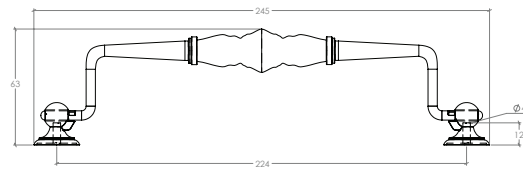

Trianon

A beautiful ceramic collection in 3 classic finishes designed to complement traditional cabinetry styles.

Round Knob

T Knob

Handles

STYLES	35mm Round Knob: TCM3620 90mm T Knob: TCM3621 128mm D Handle: TCM3620 224mm D Handle: TCM3620
--------	--

FINISHES	 Cream Crackle & Antique Brass (CRCRAB) White Crackle & Pewter (WHCRPW) White & Brushed Nickel (WHBRN)
----------	--

Part Number	Hole Centre	Overall Length	Projection
TCM3620	-	35	32
TCM3621	-	90	43
TCM3620	128	154	40
TCM3620	224	245	63