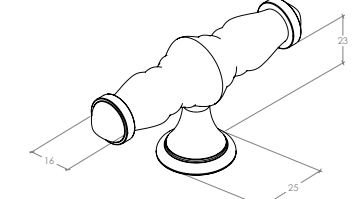

Trianon

A beautiful ceramic collection in 3 classic finishes designed to complement traditional cabinetry styles.

Round Knob

T Knob

Handles

STYLES	35mm Round Knob: TCM3620 90mm T Knob: TCM3621 128mm D Handle: TCM3620 224mm D Handle: TCM3620
--------	--

FINISHES	 Cream Crackle & Antique Brass (CRCRAB) White Crackle & Pewter (WHCRPW) White & Brushed Nickel (WHBRN)
----------	--

Part Number	Hole Centre	Overall Length	Projection
TCM3620	-	35	32
TCM3621	-	90	43
TCM3620	128	154	40
TCM3620	224	245	63