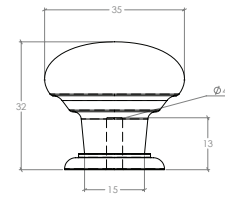

Trianon

A beautiful ceramic collection in 3 classic finishes designed to complement traditional cabinetry styles.

Round Knob

T Knob

Handles

STYLES	35mm Round Knob: TCM3620 90mm T Knob: TCM3621 128mm D Handle: TCM3620 224mm D Handle: TCM3620
--------	--

FINISHES	 Cream Crackle & Antique Brass (CRCRAB) White Crackle & Pewter (WHCRPW) White & Brushed Nickel (WHBRN)
----------	--

Part Number	Hole Centre	Overall Length	Projection
TCM3620	-	35	32
TCM3621	-	90	43
TCM3620	128	154	40
TCM3620	224	245	63