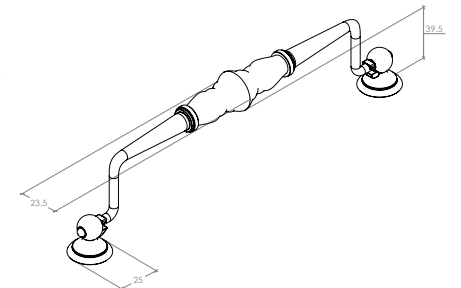

Trianon

A beautiful ceramic collection in 3 classic finishes designed to complement traditional cabinetry styles.

Round Knob

T Knob

Handles

STYLES	35mm Round Knob: TCM3620 90mm T Knob: TCM3621 128mm D Handle: TCM3620 224mm D Handle: TCM3620
--------	--

FINISHES	 Cream Crackle & Antique Brass (CRCRAB) White Crackle & Pewter (WHCRPW) White & Brushed Nickel (WHBRN)
----------	--

Part Number	Hole Centre	Overall Length	Projection
TCM3620	-	35	32
TCM3621	-	90	43
TCM3620	128	154	40
TCM3620	224	245	63