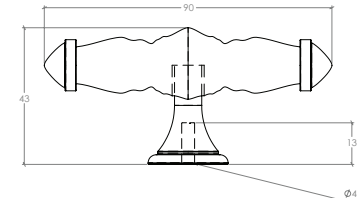

Trianon

A beautiful ceramic collection in 3 classic finishes designed to complement traditional cabinetry styles.

Round Knob

T Knob

Handles

STYLES	35mm Round Knob: TCM3620 90mm T Knob: TCM3621 128mm D Handle: TCM3620 224mm D Handle: TCM3620
--------	--

FINISHES	 Cream Crackle & Antique Brass (CRCRAB) White Crackle & Pewter (WHCRPW) White & Brushed Nickel (WHBRN)
----------	--

Part Number	Hole Centre	Overall Length	Projection
TCM3620	-	35	32
TCM3621	-	90	43
TCM3620	128	154	40
TCM3620	224	245	63