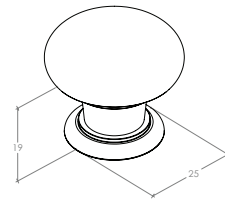

Trianon

A beautiful ceramic collection in 3 classic finishes designed to complement traditional cabinetry styles.

Round Knob

T Knob

Handles

STYLES	35mm Round Knob: TCM3620 90mm T Knob: TCM3621 128mm D Handle: TCM3620 224mm D Handle: TCM3620
--------	--

FINISHES	 Cream Crackle & Antique Brass (CRCRAB) White Crackle & Pewter (WHCRPW) White & Brushed Nickel (WHBRN)
----------	--

Part Number	Hole Centre	Overall Length	Projection
TCM3620	-	35	32
TCM3621	-	90	43
TCM3620	128	154	40
TCM3620	224	245	63