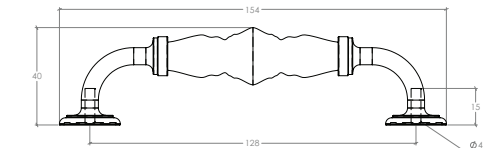

Trianon

A beautiful ceramic collection in 3 classic finishes designed to complement traditional cabinetry styles.

Round Knob

T Knob

Handles

STYLES	35mm Round Knob: TCM3620 90mm T Knob: TCM3621 128mm D Handle: TCM3620 224mm D Handle: TCM3620
--------	--

FINISHES	 Cream Crackle & Antique Brass (CRCRAB) White Crackle & Pewter (WHCRPW) White & Brushed Nickel (WHBRN)
----------	--

Part Number	Hole Centre	Overall Length	Projection
TCM3620	-	35	32
TCM3621	-	90	43
TCM3620	128	154	40
TCM3620	224	245	63