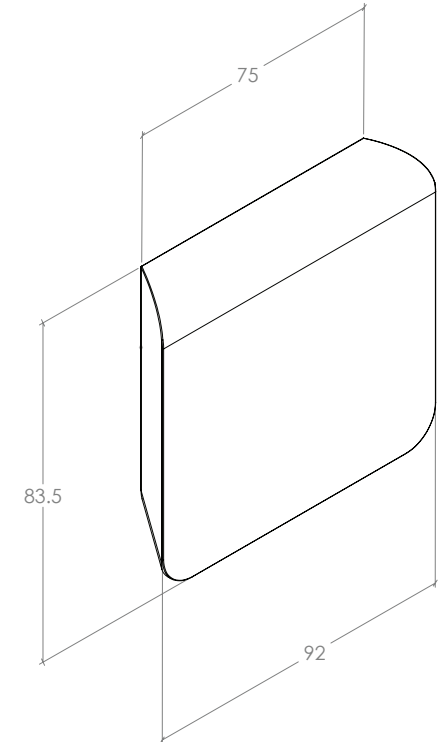

Tacco

The Tacco range is characterised by straight lines, angled sides and a recessed area for ease of use. Aesthetically the subtle curves create intentional simplicity and are suited to a wide range of cabinetry styles. Available in Natural Ash, Walnut and Unfinished Beech.

Knob

STYLES	32mm Knob: T0326.032
--------	----------------------

FINISHES	 Walnut (WN) Unfinished Beech (BCHU) Natural Ash (NA)
----------	--

Part Number	Hole Centre	Overall Length	Projection
T0326.032	32	92	16