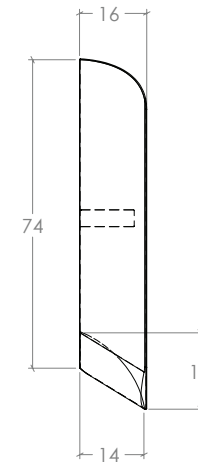

Tacco

The Tacco range is characterised by straight lines, angled sides and a recessed area for ease of use. Aesthetically the subtle curves create intentional simplicity and are suited to a wide range of cabinetry styles. Available in Natural Ash, Walnut and Unfinished Beech.

Knob

STYLES	32mm Knob: T0326.032
--------	----------------------

FINISHES	 Walnut (WN) Unfinished Beech (BCHU) Natural Ash (NA)
----------	--

Part Number	Hole Centre	Overall Length	Projection
T0326.032	32	92	16