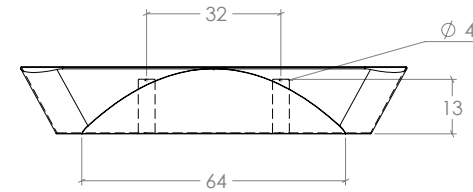

Knob

STYLES	32mm Knob: T0326.032
--------	----------------------

FINISHES	 Walnut (WN) Unfinished Beech (BCHU) Natural Ash (NA)
----------	--

Part Number	Hole Centre	Overall Length	Projection
T0326.032	32	92	16