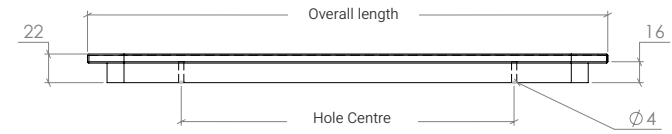

Sydney

The exquisite new Sydney Pull Handle is a stunning handle crafted from the finest hardwoods and when used side by side forms a perfect elliptical shape. Available in American Oak or Walnut timber.

STYLES	20mm Pull Handle: SPH200 400mm Pull Handle: SPH400 800mm Pull Handle: SPH800
--------	--

FINISHES	 Walnut - Raw (WNR) American Oak - Raw (AORW)
----------	---

Pull Handle

Part Number	Hole Centre	Overall Length	Projection
SPH200	128	200	28
SPH400	256	400	28
SPH800	640	800	27