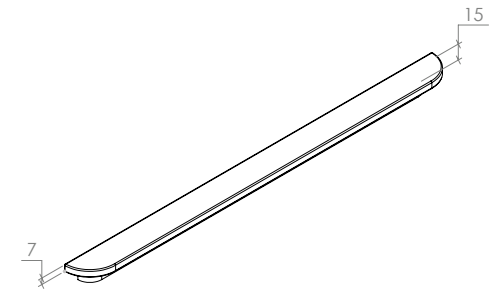

Sydney

The exquisite new Sydney Pull Handle is a stunning handle crafted from the finest hardwoods and when used side by side forms a perfect elliptical shape. Available in American Oak or Walnut timber.

STYLES	20mm Pull Handle: SPH200 400mm Pull Handle: SPH400 800mm Pull Handle: SPH800
--------	--

FINISHES	 Walnut - Raw (WNR) American Oak - Raw (AORW)
----------	---

Pull Handle

Part Number	Hole Centre	Overall Length	Projection
SPH200	128	200	28
SPH400	256	400	28
SPH800	640	800	27