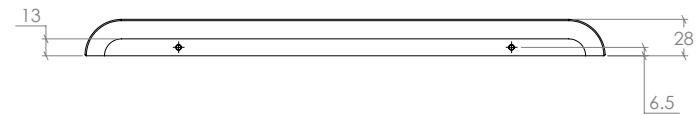

Sydney

The exquisite new Sydney Pull Handle is a stunning handle crafted from the finest hardwoods and when used side by side forms a perfect elliptical shape. Available in American Oak or Walnut timber.

STYLES	20mm Pull Handle: SPH200 400mm Pull Handle: SPH400 800mm Pull Handle: SPH800
--------	--

FINISHES	 Walnut - Raw (WNR) American Oak - Raw (AORW)
----------	---

Pull Handle

Part Number	Hole Centre	Overall Length	Projection
SPH200	128	200	28
SPH400	256	400	28
SPH800	640	800	27