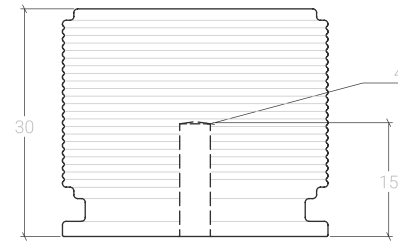

Sussex

The Sussex solid brass knob is a contemporary piece with exquisite lined detailing. Pairs perfectly with the Manhattan range where a knob is required.

STYLES	Knob: SRKL035
FINISHES	 Brushed Satin Brass (BSB)  Dull Brushed Nickel (DBR)  Matt Black (MBL)  Bronze (BNZ)  Dark Brushed Brass (DBB)