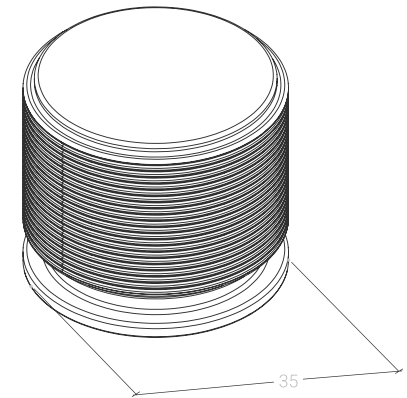

Sussex

The Sussex solid brass knob is a contemporary piece with exquisite lined detailing. Pairs perfectly with the Manhattan range where a knob is required.

STYLES	Knob: SRKL035
FINISHES	 Brushed Satin Brass (BSB)  Dull Brushed Nickel (DBR)  Matt Black (MBL)  Bronze (BNZ)  Dark Brushed Brass (DBB)