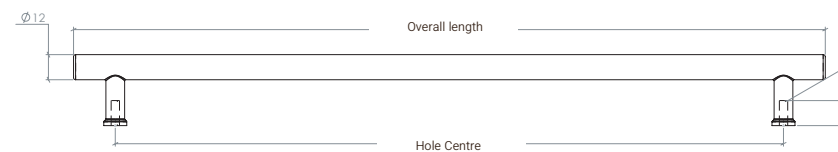

# Strano

The Strano collection is a contemporary twist on a classic and is a highly versatile collection with its six finishes and three sizes.

T Knob

D Handle

STYLES	T Knob: STK060   160mm D Handle: SBH160   320mm D Handle: SBH320
--------	--

FINISHES	Brushed Satin Brass (BSB)	Matt Black (MBL)	Matt White (MWH)	Dull Brushed Nickel (DBR)
	Polished Nickel (PN)	Antique Brass (AB)		

Part Number	Hole Centre	Overall Length	Projection
STK060	-	60	34
SBH160	160	200	34
SBH320	320	360	34