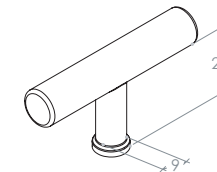

# Strano

The Strano collection is a contemporary twist on a classic and is a highly versatile collection with its six finishes and three sizes.

T Knob

D Handle

STYLES	T Knob: STK060   160mm D Handle: SBH160   320mm D Handle: SBH320
--------	--

FINISHES	Brushed Satin Brass (BSB)	Matt Black (MBL)	Matt White (MWH)	Dull Brushed Nickel (DBR)
	Polished Nickel (PN)	Antique Brass (AB)		

Part Number	Hole Centre	Overall Length	Projection
STK060	-	60	34
SBH160	160	200	34
SBH320	320	360	34