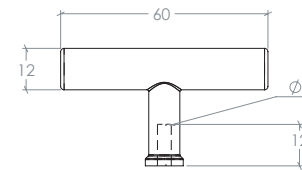

# Strano

The Strano collection is a contemporary twist on a classic and is a highly versatile collection with its six finishes and three sizes.

T Knob

D Handle

STYLES	T Knob: STK060   160mm D Handle: SBH160   320mm D Handle: SBH320
--------	--

FINISHES	Brushed Satin Brass (BSB)	Matt Black (MBL)	Matt White (MWH)	Dull Brushed Nickel (DBR)
	Polished Nickel (PN)	Antique Brass (AB)		

Part Number	Hole Centre	Overall Length	Projection
STK060	-	60	34
SBH160	160	200	34
SBH320	320	360	34