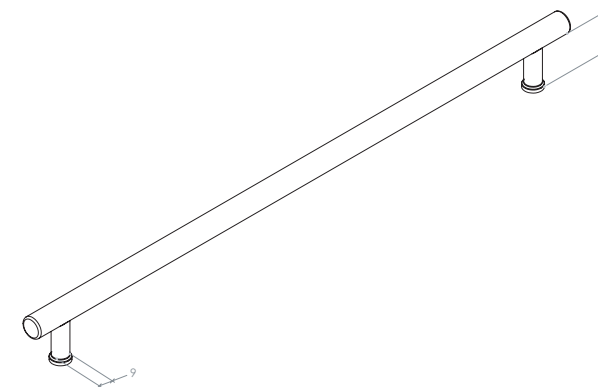

# Strano

The Strano collection is a contemporary twist on a classic and is a highly versatile collection with its six finishes and three sizes.

T Knob

D Handle

STYLES	T Knob: STK060   160mm D Handle: SBH160   320mm D Handle: SBH320
--------	--

FINISHES	Brushed Satin Brass (BSB)	Matt Black (MBL)	Matt White (MWH)	Dull Brushed Nickel (DBR)
	Polished Nickel (PN)	Antique Brass (AB)		

Part Number	Hole Centre	Overall Length	Projection
STK060	-	60	34
SBH160	160	200	34
SBH320	320	360	34