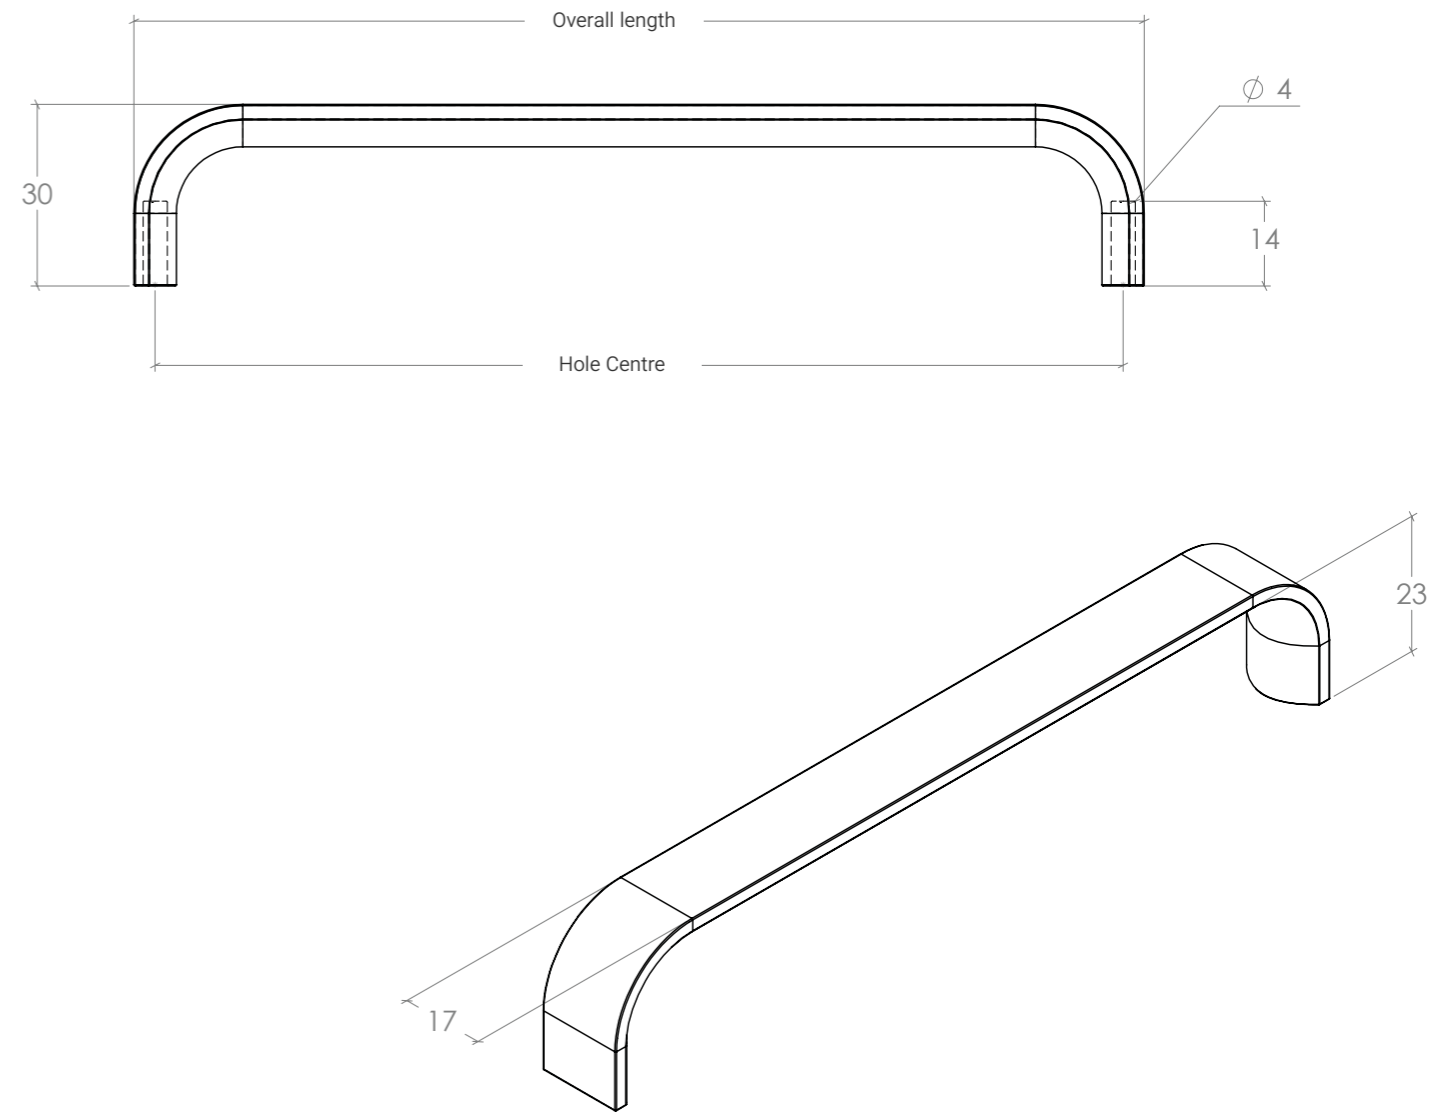

# Sense Mini

A simple rounded handle with straight, minimalist lines suited to a wide variety of cabinetry styles.

STYLES	160mm D Handle: SM0301.160   256mm D Handle: SM0301.256
--------	---

FINISHES	<span style="display: inline-block; width: 15px; height: 15px; background-color: #c08040; margin-right: 5px;"></span> Brushed Dark Brass <span style="display: inline-block; width: 15px; height: 15px; background-color: #a0a0a0; margin-left: 20px; margin-right: 5px;"></span> Dull Brushed Nickel <span style="display: inline-block; width: 15px; height: 15px; background-color: #000000; margin-left: 20px; margin-right: 5px;"></span> Matt Black
----------	---

MO  
MO  
HANDLES

D Handle

Part Number	Hole Centre	Overall Length	Projection
SM0301.160	160	167	30
SM0301.256	256	263	30