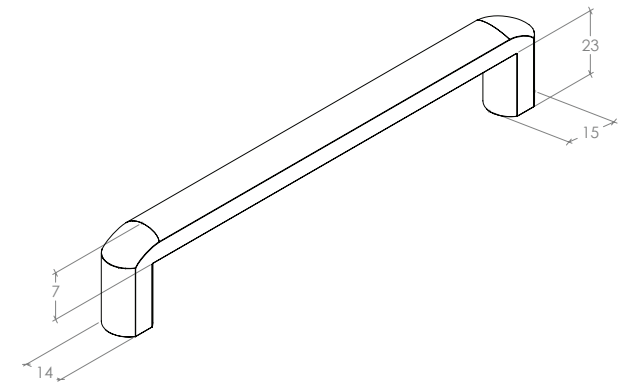

Roma

The Roma is a rounded D Handle that is both elegant and timeless.

D Handle

STYLES	160mm D Handle: R0241.160 320mm D Handle: R0241.320
--------	---

FINISHES	 Matt Black (MBL) Brushed Nickel (BRN) Brushed Gold (BRG)
----------	--

Part Number	Hole Centre	Overall Length	Inner Length	Projection
R0241.160	160	175	145	30
R0241.320	320	335	305	30