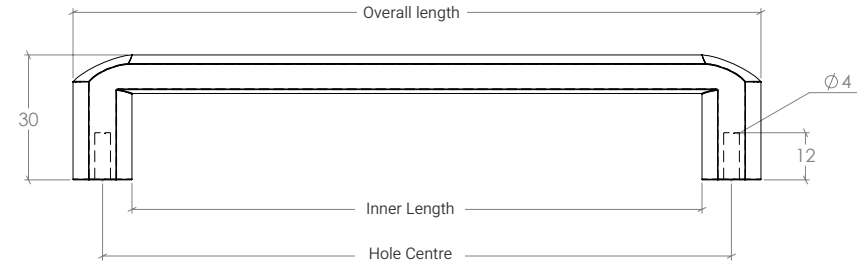

Roma

The Roma is a rounded D Handle that is both elegant and timeless.

D Handle

STYLES	160mm D Handle: R0241.160 320mm D Handle: R0241.320
--------	---

FINISHES	 Matt Black (MBL) Brushed Nickel (BRN) Brushed Gold (BRG)
----------	--

Part Number	Hole Centre	Overall Length	Inner Length	Projection
R0241.160	160	175	145	30
R0241.320	320	335	305	30