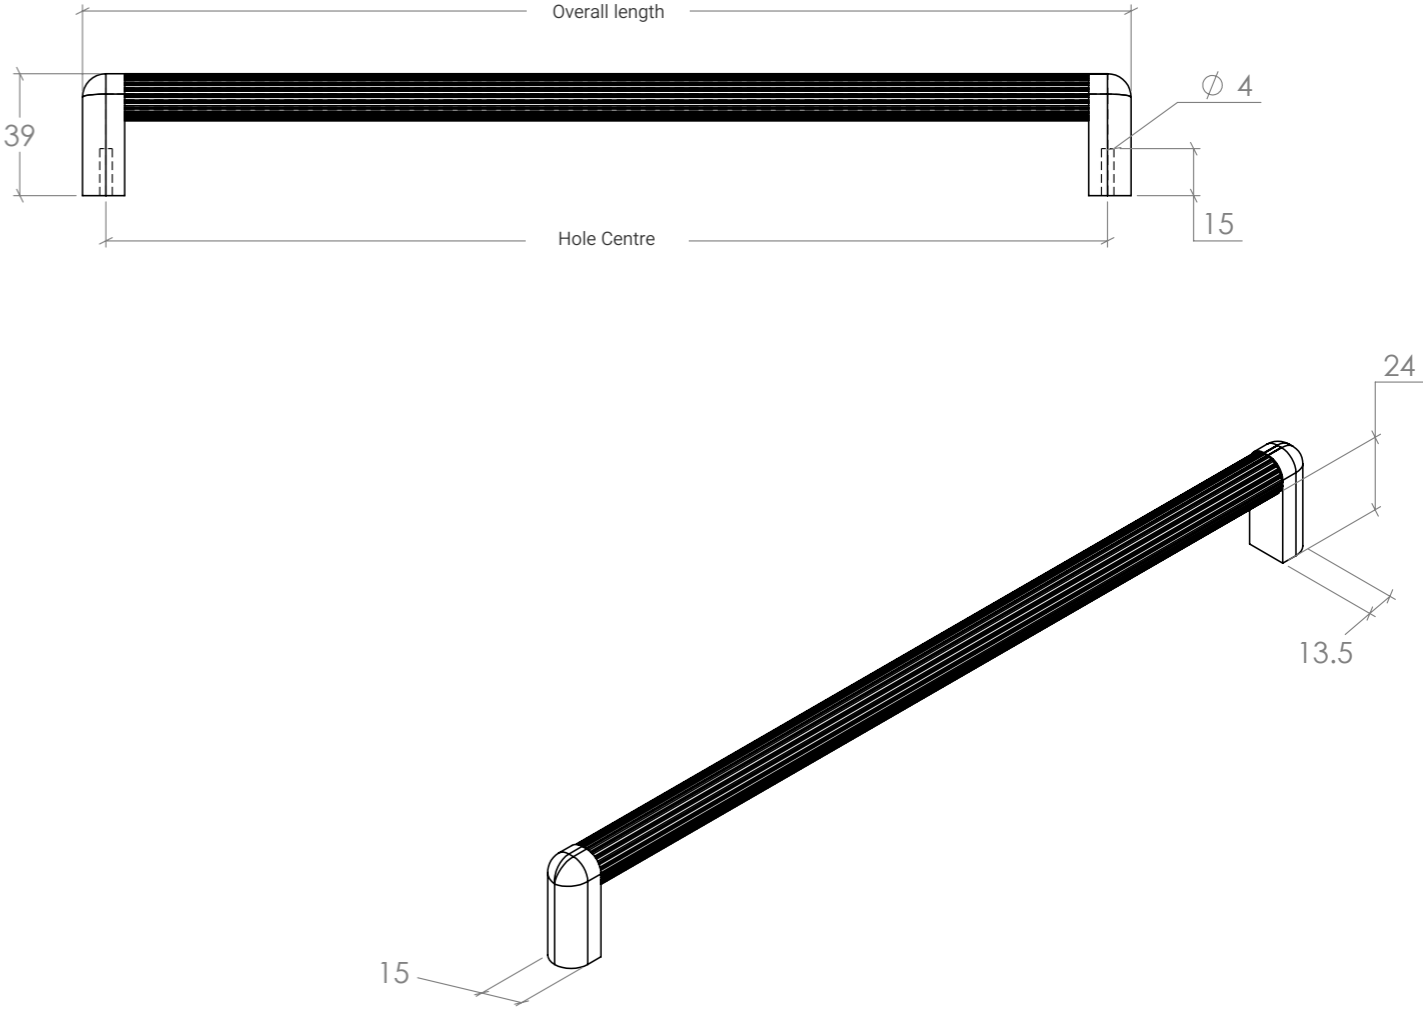

Riss

Riss Mini is a versatile handle featuring a lined texture. Available in seven unique colours, Riss Mini is suited to a wide range of interiors.

STYLES	192mm D Handle: RSM0645.192 320mm D Handle: RSM0645.320
--------	---

FINISHES	 Forest Green Matt Black Matt White Midnight Blue Mocca Moss Grey Volcano Red
----------	---

D Handle

Part Number	Hole Centre	Overall Length	Projection
RSM0645.192	192	207	39
RSM0645.320	320	335	39