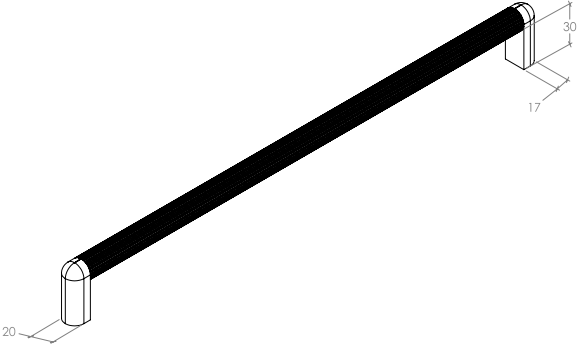

# Riss Big

Riss Big is an addition to the award winning and popular Riss Mini range. The new, larger sizes are suitable for a wider range of applications, including appliance pulls.

STYLES	480mm D Handle: RSB0655.480   960mm D Handle: RSB0655.960
--------	---

FINISHES	Forest Green (FGR)	Matt Black (MBL)	Matt White (MWH)	Midnight Blue (MNB)
	Mocca (MOC)	Moss Grey (MGY)	Volcano Red (VRD)	

D Handle

Part Number	Hole Centre	Overall Length	Projection
RSB0655.480	480	502	52
RSB0655.960	960	982	52