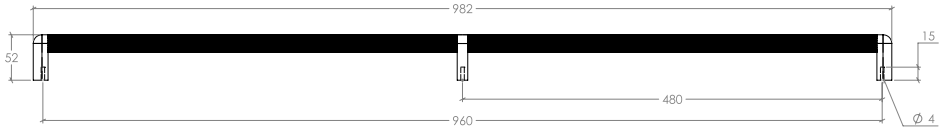

# Riss Big

Riss Big is an addition to the award winning and popular Riss Mini range. The new, larger sizes are suitable for a wider range of applications, including appliance pulls.

STYLES	480mm D Handle: RSB0655.480   960mm D Handle: RSB0655.960
--------	---

FINISHES	Forest Green (FGR)	Matt Black (MBL)	Matt White (MWH)	Midnight Blue (MNB)
	Mocca (MOC)	Moss Grey (MGY)	Volcano Red (VRD)	

D Handle

Part Number	Hole Centre	Overall Length	Projection
RSB0655.480	480	502	52
RSB0655.960	960	982	52