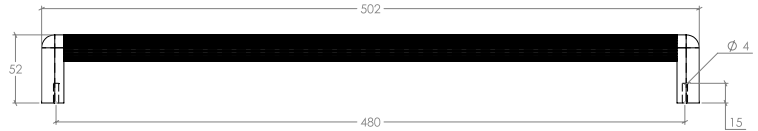

# Riss Big

Riss Big is an addition to the award winning and popular Riss Mini range. The new, larger sizes are suitable for a wider range of applications, including appliance pulls.

STYLES	480mm D Handle: RSB0655.480   960mm D Handle: RSB0655.960
--------	---

FINISHES	Forest Green (FGR)	Matt Black (MBL)	Matt White (MWH)	Midnight Blue (MNB)
	Mocca (MOC)	Moss Grey (MGY)	Volcano Red (VRD)	

D Handle

Part Number	Hole Centre	Overall Length	Projection
RSB0655.480	480	502	52
RSB0655.960	960	982	52