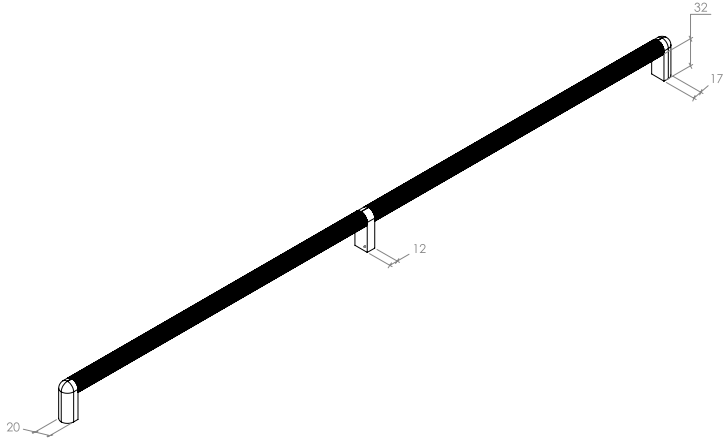

# Riss Big

Riss Big is an addition to the award winning and popular Riss Mini range. The new, larger sizes are suitable for a wider range of applications, including appliance pulls.

STYLES	480mm D Handle: RSB0655.480   960mm D Handle: RSB0655.960
--------	---

FINISHES	Forest Green (FGR)	Matt Black (MBL)	Matt White (MWH)	Midnight Blue (MNB)
	Mocca (MOC)	Moss Grey (MGY)	Volcano Red (VRD)	

D Handle

Part Number	Hole Centre	Overall Length	Projection
RSB0655.480	480	502	52
RSB0655.960	960	982	52