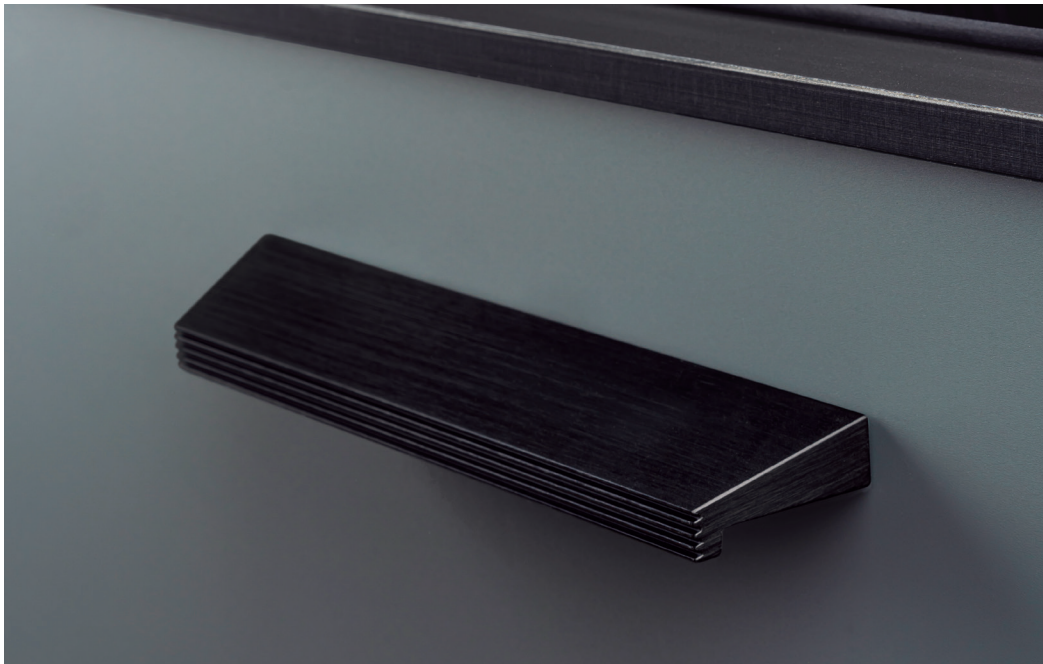

Rail

The Rail range gives a sense of personality and modernity to any cabinetry

STYLES	160mm Pull Handle: L0511.160 192mm D Handle: L0511.192 576mm D Handle: L0511.576 1120mm D Handle Left: L0511.1120.LEFT 1120mm D Handle Right: L0511.1120.RIGHT
--------	---

FINISHES	 Stainless Steel look (SS) Brushed Black (BB) Brushed Dark Brass (BDB)
----------	---

Handles

Part Number	Hole Centre A	Hole Centre B	Overall Length	Handle Length	Handle Width	Projection
L0511.160	160	-	180	160	-	32
L0511.192	192	-	280	260	120	32
L0511.576	576	192	600	580	135	32
L0511.1120.LEFT	1120	192	1150	1130	135	32
L0511.1120.RIGHT	1120	192	1150	1130	135	32