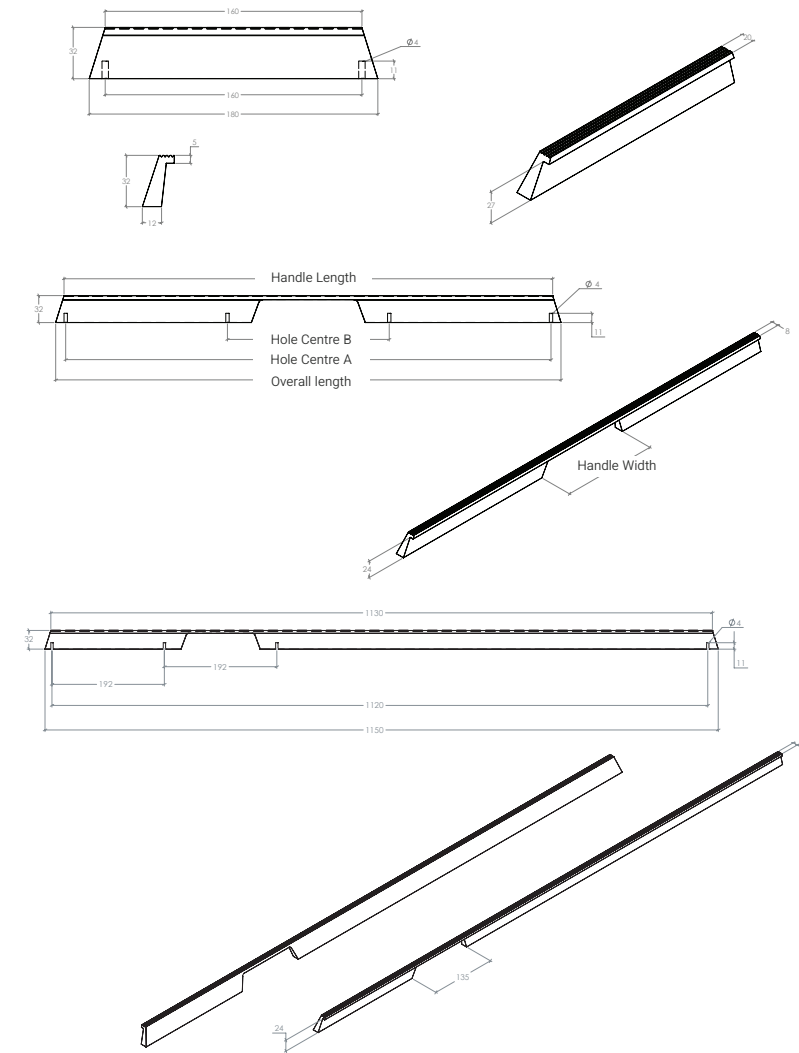

Rail

The Rail range gives a sense of personality and modernity to any cabinetry

STYLES	160mm Pull Handle: L0511.160 192mm D Handle: L0511.192 576mm D Handle: L0511.576 1120mm D Handle Left: L0511.1120.LEFT 1120mm D Handle Right: L0511.1120.RIGHT
--------	---

FINISHES	 Stainless Steel look (SS) Brushed Black (BB) Brushed Dark Brass (BDB)
----------	---

Handles

Part Number	Hole Centre A	Hole Centre B	Overall Length	Handle Length	Handle Width	Projection
L0511.160	160	-	180	160	-	32
L0511.192	192	-	280	260	120	32
L0511.576	576	192	600	580	135	32
L0511.1120.LEFT	1120	192	1150	1130	135	32
L0511.1120.RIGHT	1120	192	1150	1130	135	32