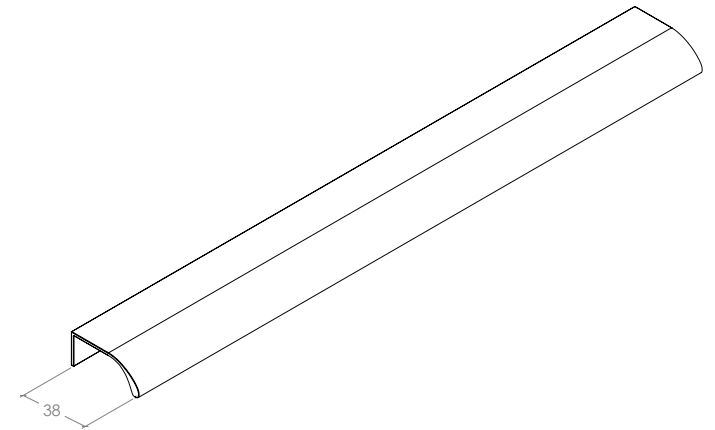

Ona

The Ona is a sleek minimalist profile handle, with an ergonomic shape that ensures perfect grip. Available in seven on-trend finishes.

Lip Pull Handle

STYLES	Lip Pull Handle: 32mm ON0372.032 128mm ON0372.128 256mm ON0372.256 544mm ON0372.544 1056mm ON0372.1056
--------	--

FINISHES	Brushed Black (BBL)	Brushed Dark Brass (BDB)	Metallic Grey (MTG)	Matt White (MWH)
	Dull Brushed Nickel (DBR)	Metallic Golden Brown (MTBR)	Brushed Grey (BRG)	

Part Number	Hole Centre	Overall Length	Projection
ON0372.032	32	50	42
ON0372.128	128	200	42
ON0372.256	256	350	42
ON0372.544	544	600	42
ON0372.1056	1056	1100	42