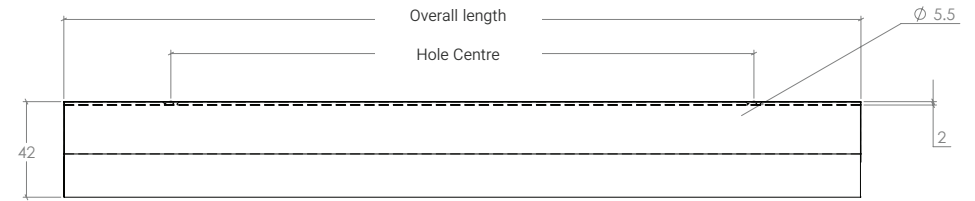

Ona

The Ona is a sleek minimalist profile handle, with an ergonomic shape that ensures perfect grip. Available in seven on-trend finishes.

Lip Pull Handle

STYLES	Lip Pull Handle: 32mm ON0372.032 128mm ON0372.128 256mm ON0372.256 544mm ON0372.544 1056mm ON0372.1056
--------	--

FINISHES	Brushed Black (BBL)	Brushed Dark Brass (BDB)	Metallic Grey (MTG)	Matt White (MWH)
	Dull Brushed Nickel (DBR)	Metallic Golden Brown (MTBR)	Brushed Grey (BRG)	

Part Number	Hole Centre	Overall Length	Projection
ON0372.032	32	50	42
ON0372.128	128	200	42
ON0372.256	256	350	42
ON0372.544	544	600	42
ON0372.1056	1056	1100	42