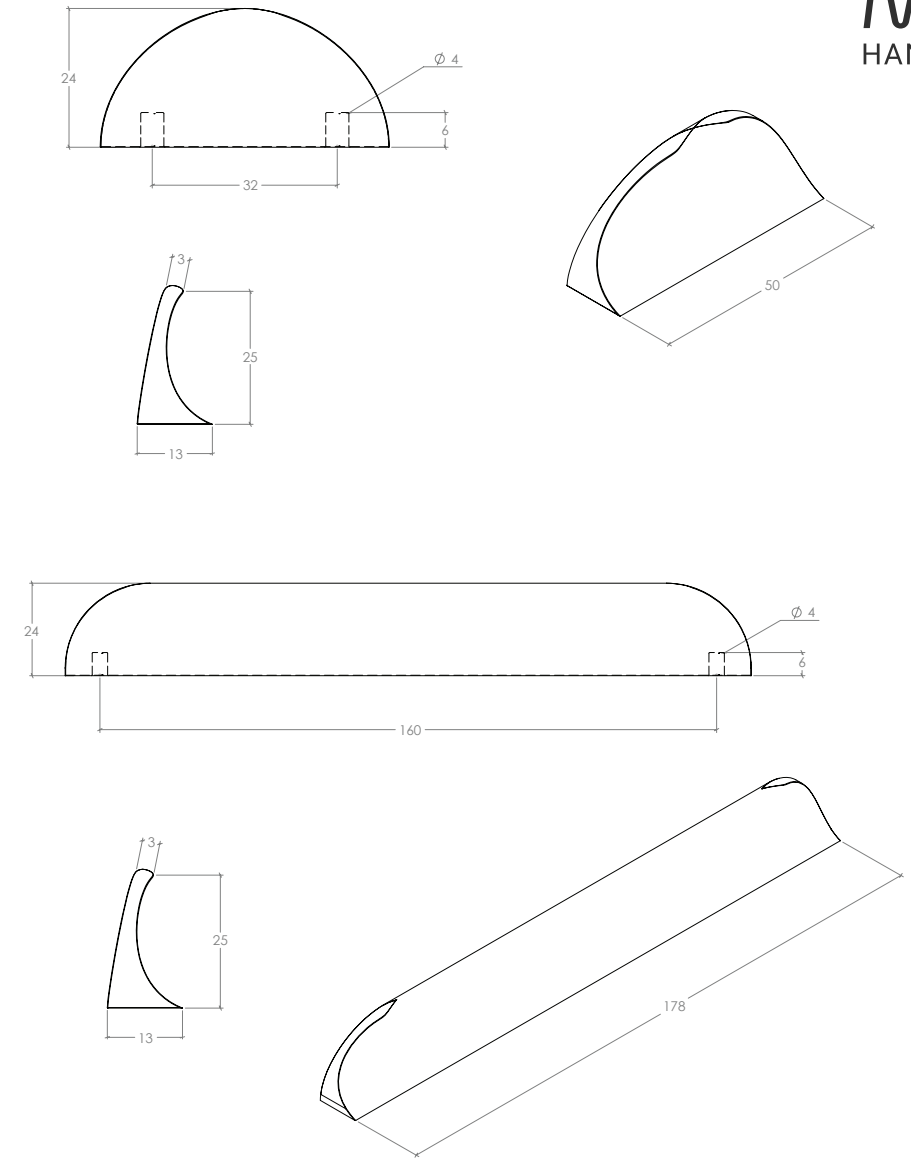

Nick

The Nick pull handle is highly versatile, and with its gentle curves and smooth edges is suited to a wide range of cabinetry styles.

STYLES	32mm Pull Handle: N0373.032 160mm Pull Handle: N0373.160
--------	--

FINISHES	 Matt Black (MBL) Brushed Matt Brass (BMB) Brushed Nickel (BRN)
----------	--

Pull Handle

Part Number	Hole Centre	Overall Length	Projection
N0373.032	32	50	24
N0373.160	160	178	24