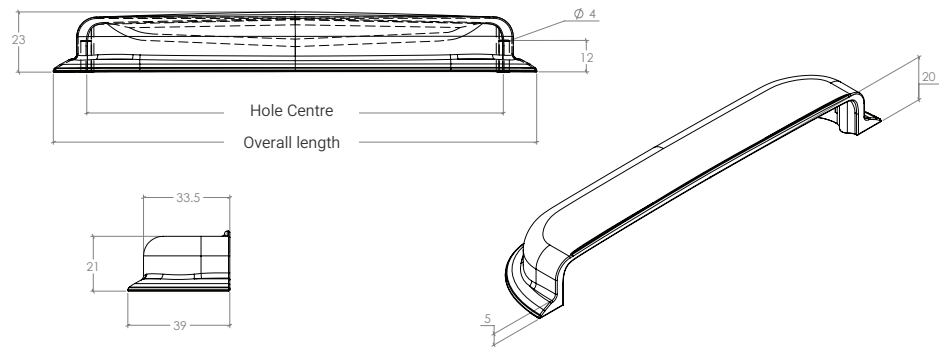

New Hampton

A modern classic, precisely designed to exacting standards.
Offered in six stunning finishes to compliment the finest cabinetry.

STYLES	32mm Knob: NHMK032 160mm D Handle: NHMD160 96mm Pull Handle: NHMC096 160mm Pull Handle: NHMC160
FINISHES	 Bronze (BNZ) Brushed Dark Brass (BDB) Matt Black (MBL) Dull Brushed Nickel (DBR) Polished Nickel (PN) Matt Brass (MBR)

Knob

D Handle

Cup Pull

Part Number	Hole Centre	Overall Length	Projection
NHMK032	-	32	36
NHMD160	160	168	26
NHMC096	96	123	23
NHMC160	160	185	23