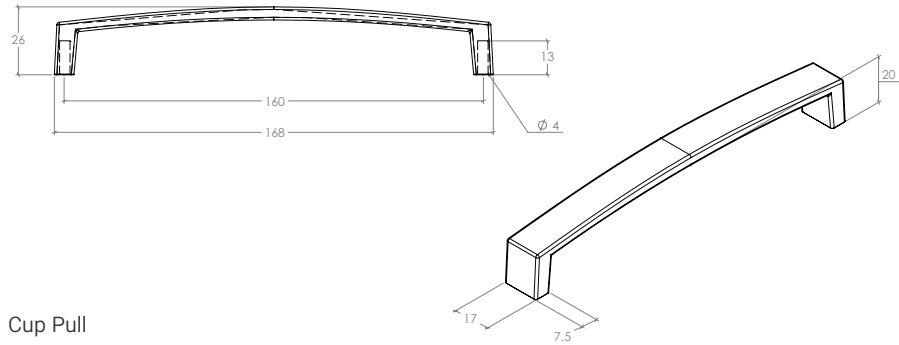

New Hampton

A modern classic, precisely designed to exacting standards.
Offered in six stunning finishes to compliment the finest cabinetry.

STYLES	32mm Knob: NHMK032 160mm D Handle: NHMD160 96mm Pull Handle: NHMC096 160mm Pull Handle: NHMC160
FINISHES	 Bronze (BNZ) Brushed Dark Brass (BDB) Matt Black (MBL) Dull Brushed Nickel (DBR) Polished Nickel (PN) Matt Brass (MBR)

Knob

D Handle

Cup Pull

Part Number	Hole Centre	Overall Length	Projection
NHMK032	-	32	36
NHMD160	160	168	26
NHMC096	96	123	23
NHMC160	160	185	23