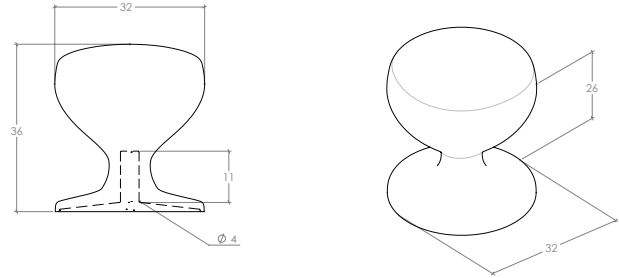

New Hampton

A modern classic, precisely designed to exacting standards.
Offered in six stunning finishes to compliment the finest cabinetry.

STYLES	32mm Knob: NHMK032 160mm D Handle: NHMD160 96mm Pull Handle: NHMC096 160mm Pull Handle: NHMC160
FINISHES	 Bronze (BNZ) Brushed Dark Brass (BDB) Matt Black (MBL) Dull Brushed Nickel (DBR) Polished Nickel (PN) Matt Brass (MBR)

Knob

D Handle

Cup Pull

Part Number	Hole Centre	Overall Length	Projection
NHMK032	-	32	36
NHMD160	160	168	26
NHMC096	96	123	23
NHMC160	160	185	23