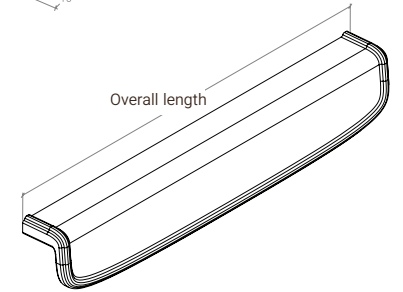

Monaco

The Monaco range is a stylish take on minimalism with rounded corners and a raised edge along the handle. Available in a bar pull, round knob and d handle for versatility.

STYLES	36mm Knob: MCRK036 96mm Pull Handle: MCPH096 160mm Pull Handle: MCPH160 192mm Pull Handle: MCPH192 160mm D Handle: MCDH160 320mm D Handle MCDH320
--------	---

FINISHES	 Brushed Satin Brass (BSB) Dull Brushed Nickel (DBR) Matt Black (MBL) Antique Brass (AB) Matt White (MWH)
----------	---

Knob

Pull Handle

D Handle

Part Number	Hole Centre	Overall Length	Projection
MCRK036	-	36Ø	32.5
MCPH096	96	150	22
MCPH160	160	200	22
MCPH192	192	300	22
MCDH160	160	174	31.5
MCDH320	320	334	31.5