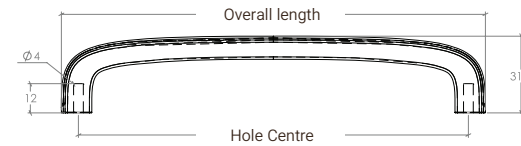

Monaco

The Monaco range is a stylish take on minimalism with rounded corners and a raised edge along the handle. Available in a bar pull, round knob and d handle for versatility.

STYLES	36mm Knob: MCRK036 96mm Pull Handle: MCPH096 160mm Pull Handle: MCPH160 192mm Pull Handle: MCPH192 160mm D Handle: MCDH160 320mm D Handle MCDH320
--------	---

FINISHES	 Brushed Satin Brass (BSB) Dull Brushed Nickel (DBR) Matt Black (MBL) Antique Brass (AB) Matt White (MWH)
----------	---

Knob

Pull Handle

D Handle

Part Number	Hole Centre	Overall Length	Projection
MCRK036	-	36Ø	32.5
MCPH096	96	150	22
MCPH160	160	200	22
MCPH192	192	300	22
MCDH160	160	174	31.5
MCDH320	320	334	31.5