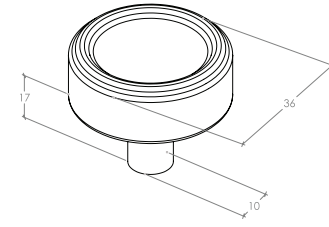

Monaco

The Monaco range is a stylish take on minimalism with rounded corners and a raised edge along the handle. Available in a bar pull, round knob and d handle for versatility.

STYLES	36mm Knob: MCRK036 96mm Pull Handle: MCPH096 160mm Pull Handle: MCPH160 192mm Pull Handle: MCPH192 160mm D Handle: MCDH160 320mm D Handle MCDH320
--------	---

FINISHES	 Brushed Satin Brass (BSB) Dull Brushed Nickel (DBR) Matt Black (MBL) Antique Brass (AB) Matt White (MWH)
----------	---

Knob

Pull Handle

D Handle

Part Number	Hole Centre	Overall Length	Projection
MCRK036	-	36Ø	32.5
MCPH096	96	150	22
MCPH160	160	200	22
MCPH192	192	300	22
MCDH160	160	174	31.5
MCDH320	320	334	31.5