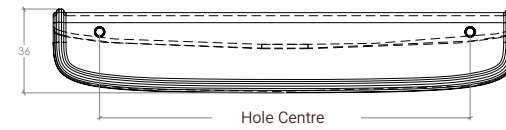

Monaco

The Monaco range is a stylish take on minimalism with rounded corners and a raised edge along the handle. Available in a bar pull, round knob and d handle for versatility.

STYLES	36mm Knob: MCRK036 96mm Pull Handle: MCPH096 160mm Pull Handle: MCPH160 192mm Pull Handle: MCPH192 160mm D Handle: MCDH160 320mm D Handle MCDH320
--------	---

FINISHES	 Brushed Satin Brass (BSB) Dull Brushed Nickel (DBR) Matt Black (MBL) Antique Brass (AB) Matt White (MWH)
----------	---

Knob

Pull Handle

D Handle

Part Number	Hole Centre	Overall Length	Projection
MCRK036	-	36Ø	32.5
MCPH096	96	150	22
MCPH160	160	200	22
MCPH192	192	300	22
MCDH160	160	174	31.5
MCDH320	320	334	31.5