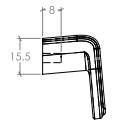

Monaco

The Monaco range is a stylish take on minimalism with rounded corners and a raised edge along the handle. Available in a bar pull, round knob and d handle for versatility.

STYLES	36mm Knob: MCRK036 96mm Pull Handle: MCPH096 160mm Pull Handle: MCPH160 192mm Pull Handle: MCPH192 160mm D Handle: MCDH160 320mm D Handle MCDH320
--------	---

FINISHES	 Brushed Satin Brass (BSB) Dull Brushed Nickel (DBR) Matt Black (MBL) Antique Brass (AB) Matt White (MWH)
----------	---

Knob

Pull Handle

D Handle

Part Number	Hole Centre	Overall Length	Projection
MCRK036	-	36Ø	32.5
MCPH096	96	150	22
MCPH160	160	200	22
MCPH192	192	300	22
MCDH160	160	174	31.5
MCDH320	320	334	31.5