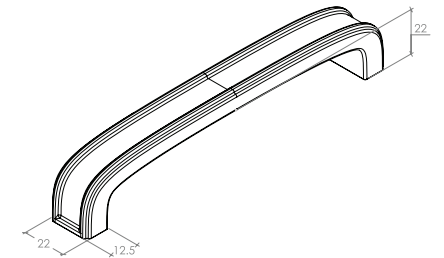

Monaco

The Monaco range is a stylish take on minimalism with rounded corners and a raised edge along the handle. Available in a bar pull, round knob and d handle for versatility.

STYLES	36mm Knob: MCRK036 96mm Pull Handle: MCPH096 160mm Pull Handle: MCPH160 192mm Pull Handle: MCPH192 160mm D Handle: MCDH160 320mm D Handle MCDH320
--------	---

FINISHES	 Brushed Satin Brass (BSB) Dull Brushed Nickel (DBR) Matt Black (MBL) Antique Brass (AB) Matt White (MWH)
----------	---

Knob

Pull Handle

D Handle

Part Number	Hole Centre	Overall Length	Projection
MCRK036	-	36Ø	32.5
MCPH096	96	150	22
MCPH160	160	200	22
MCPH192	192	300	22
MCDH160	160	174	31.5
MCDH320	320	334	31.5