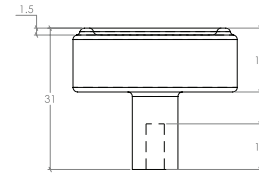

Monaco

The Monaco range is a stylish take on minimalism with rounded corners and a raised edge along the handle. Available in a bar pull, round knob and d handle for versatility.

STYLES	36mm Knob: MCRK036 96mm Pull Handle: MCPH096 160mm Pull Handle: MCPH160 192mm Pull Handle: MCPH192 160mm D Handle: MCDH160 320mm D Handle MCDH320
--------	---

FINISHES	 Brushed Satin Brass (BSB) Dull Brushed Nickel (DBR) Matt Black (MBL) Antique Brass (AB) Matt White (MWH)
----------	---

Knob

Pull Handle

D Handle

Part Number	Hole Centre	Overall Length	Projection
MCRK036	-	36Ø	32.5
MCPH096	96	150	22
MCPH160	160	200	22
MCPH192	192	300	22
MCDH160	160	174	31.5
MCDH320	320	334	31.5