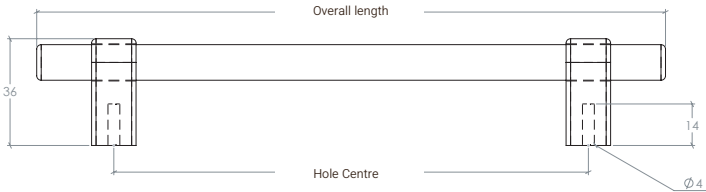

# Maida

The Maida collection is a classical solid brass cabinetry handle that is the epitome of refined luxury. Available in six beautiful finishes, the two size bar handles are complimented by the T knob for a wide variety of applications.

STYLES	52mm T Knob: MTK052   160mm Bar Handle: MBH160   320mm Bar Handle: MBH320
--------	---

FINISHES	Brushed Satin Brass (BSB)	Dull Brushed Nickel (DBR)	English Bronze (EBNZ)	Antique Brass (AB)
	Polished Nickel (PN)	Matt Black (MBL)		

T Knob

D Handle

Part Number	Hole Centre	Overall Length	Projection
MTK052	-	52	34
MBH160	160	212	36
MBH320	320	372	36