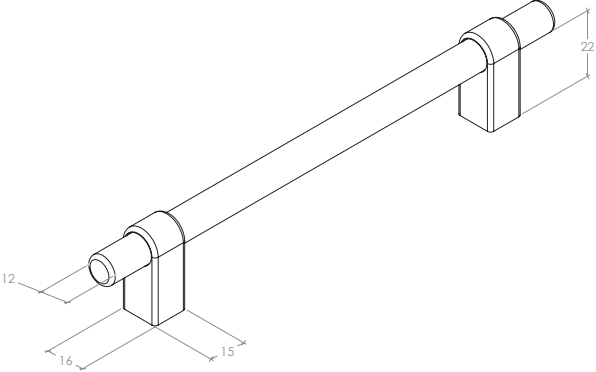

# Maida

The Maida collection is a classical solid brass cabinetry handle that is the epitome of refined luxury. Available in six beautiful finishes, the two size bar handles are complimented by the T knob for a wide variety of applications.

STYLES	52mm T Knob: MTK052   160mm Bar Handle: MBH160   320mm Bar Handle: MBH320
--------	---

FINISHES	Brushed Satin Brass (BSB)	Dull Brushed Nickel (DBR)	English Bronze (EBNZ)	Antique Brass (AB)
	Polished Nickel (PN)	Matt Black (MBL)		

T Knob

D Handle

Part Number	Hole Centre	Overall Length	Projection
MTK052	-	52	34
MBH160	160	212	36
MBH320	320	372	36