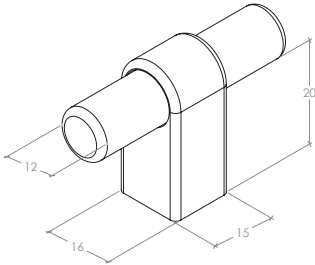

# Maida

The Maida collection is a classical solid brass cabinetry handle that is the epitome of refined luxury. Available in six beautiful finishes, the two size bar handles are complimented by the T knob for a wide variety of applications.

STYLES	52mm T Knob: MTK052   160mm Bar Handle: MBH160   320mm Bar Handle: MBH320
--------	---

FINISHES	Brushed Satin Brass (BSB)	Dull Brushed Nickel (DBR)	English Bronze (EBNZ)	Antique Brass (AB)
	Polished Nickel (PN)	Matt Black (MBL)		

T Knob

D Handle

Part Number	Hole Centre	Overall Length	Projection
MTK052	-	52	34
MBH160	160	212	36
MBH320	320	372	36