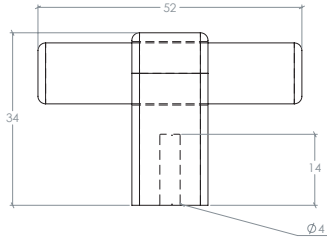

# Maida

The Maida collection is a classical solid brass cabinetry handle that is the epitome of refined luxury. Available in six beautiful finishes, the two size bar handles are complimented by the T knob for a wide variety of applications.

STYLES	52mm T Knob: MTK052   160mm Bar Handle: MBH160   320mm Bar Handle: MBH320
--------	---

FINISHES	Brushed Satin Brass (BSB)	Dull Brushed Nickel (DBR)	English Bronze (EBNZ)	Antique Brass (AB)
	Polished Nickel (PN)	Matt Black (MBL)		

T Knob

D Handle

Part Number	Hole Centre	Overall Length	Projection
MTK052	-	52	34
MBH160	160	212	36
MBH320	320	372	36