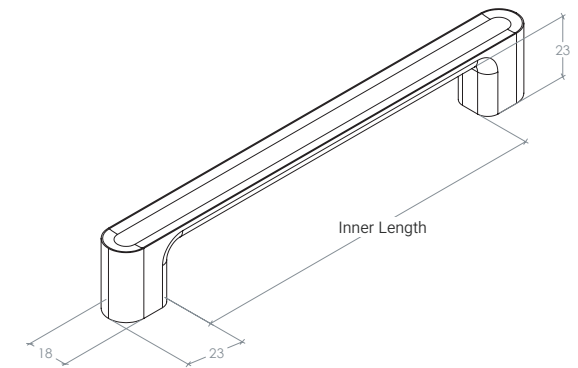

Luv

The Luv range of handles is highly ergonomic and elegant with smooth undulating lines and a concave face. Available in four finishes and three sizes, the Luv is an optimum choice for modern cabinetry.

Pull Knob

**MO
MO**
HANDLES

D Handle

STYLES	51mm Pull Knob: L0536.051 192mm D Handle: L0536.192 320mm D Handle: L0536.320
--------	---

FINISHES	 Matt Black (MBL) Matt White (MWH) Brushed Gold (BRG) Brushed Nickel (BRN)
----------	--

Part Number	Hole Centre	Overall Length	Inner Length	Projection
L0536.051	-	51	-	30
L0536.192	192	202	156	30
L0536.320	320	330	284	30