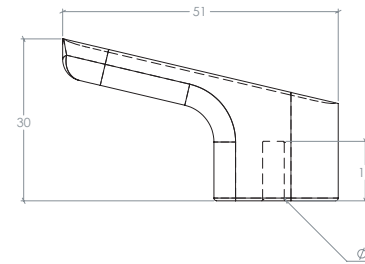

Pull Knob

**MO
MO**
HANDLES

D Handle

STYLES	51mm Pull Knob: L0536.051 192mm D Handle: L0536.192 320mm D Handle: L0536.320
--------	---

FINISHES	 Matt Black (MBL) Matt White (MWH) Brushed Gold (BRG) Brushed Nickel (BRN)
----------	--

Part Number	Hole Centre	Overall Length	Inner Length	Projection
L0536.051	-	51	-	30
L0536.192	192	202	156	30
L0536.320	320	330	284	30