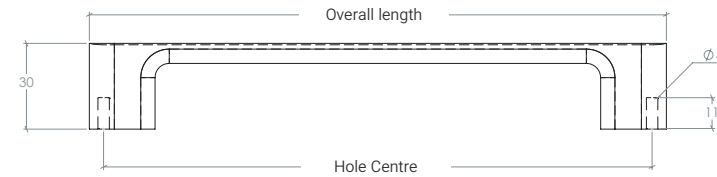

Pull Knob

**MO
MO**
HANDLES

D Handle

STYLES	51mm Pull Knob: L0536.051 192mm D Handle: L0536.192 320mm D Handle: L0536.320
--------	---

FINISHES	 Matt Black (MBL) Matt White (MWH) Brushed Gold (BRG) Brushed Nickel (BRN)
----------	--

Part Number	Hole Centre	Overall Length	Inner Length	Projection
L0536.051	-	51	-	30
L0536.192	192	202	156	30
L0536.320	320	330	284	30