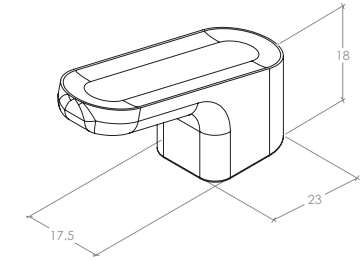

Luv

The Luv range of handles is highly ergonomic and elegant with smooth undulating lines and a concave face. Available in four finishes and three sizes, the Luv is an optimum choice for modern cabinetry.

Pull Knob

**MO
MO**
HANDLES

D Handle

STYLES	51mm Pull Knob: L0536.051 192mm D Handle: L0536.192 320mm D Handle: L0536.320
--------	---

FINISHES	 Matt Black (MBL) Matt White (MWH) Brushed Gold (BRG) Brushed Nickel (BRN)
----------	--

Part Number	Hole Centre	Overall Length	Inner Length	Projection
L0536.051	-	51	-	30
L0536.192	192	202	156	30
L0536.320	320	330	284	30