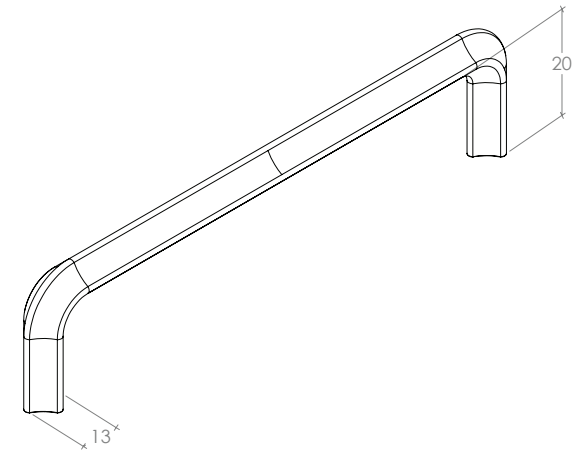

Lumi

This collection personifies transitional with its sleek lines and linear detailing, whilst embracing those traditional details that always impress.

STYLES	160mm D Handle: LDH160 320mm D Handle: LDH320
--------	---

FINISHES	 Satin Brass (SB) Vintage Nickel (VN) Antique Pewter (AP) Antique Brass (AB)
----------	---

Part Number	Hole Centre	Overall Length	Inner Length	Projection
LDH160	160	173	147	33
LDH320	320	335	309	33