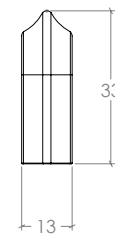

Lumi

This collection personifies transitional with its sleek lines and linear detailing, whilst embracing those traditional details that always impress.

STYLES	160mm D Handle: LDH160 | 320mm D Handle: LDH320

FINISHES	 Satin Brass (SB) Vintage Nickel (VN) Antique Pewter (AP) Antique Brass (AB)

Part Number	Hole Centre	Overall Length	Inner Length	Projection
LDH160	160	173	147	33
LDH320	320	335	309	33