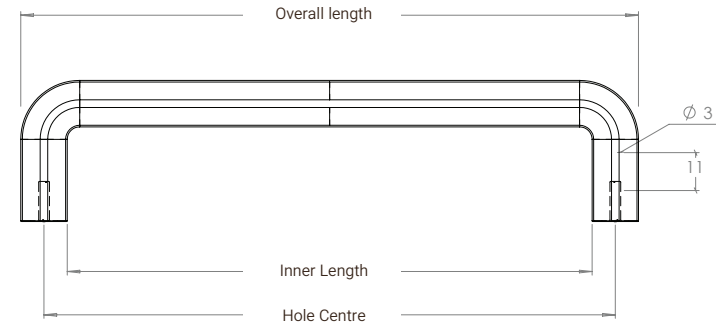

Lumi

This collection personifies transitional with its sleek lines and linear detailing, whilst embracing those traditional details that always impress.

STYLES	160mm D Handle: LDH160 320mm D Handle: LDH320
--------	---

FINISHES	 Satin Brass (SB) Vintage Nickel (VN) Antique Pewter (AP) Antique Brass (AB)
----------	---

Part Number	Hole Centre	Overall Length	Inner Length	Projection
LDH160	160	173	147	33
LDH320	320	335	309	33