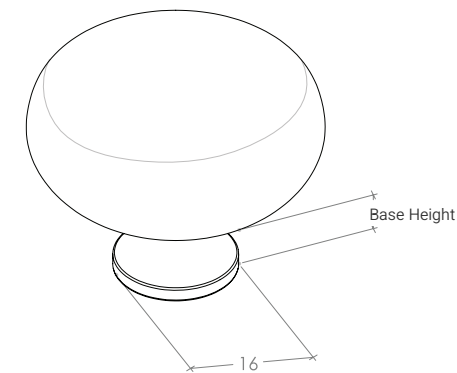

Lugo

The Lugo is a simple knob that is perfect for contemporary cabinetry.

STYLES	30mm Round Knob: 3230 38mm Round Knob: 3238
--------	---

FINISHES	 Polished Brass (PB) Brushed Nickel (BRN) Chrome Plated (CP) Satin Chrome (SC)
----------	---

Part Number	Diameter	Base Height	Projection
3230	30	27	14
3238	38	31	12