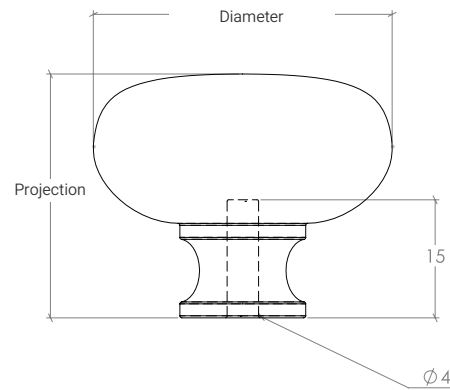

Lugo

The Lugo is a simple knob that is perfect for contemporary cabinetry.

STYLES	30mm Round Knob: 3230 38mm Round Knob: 3238
--------	---

FINISHES	 Polished Brass (PB) Brushed Nickel (BRN) Chrome Plated (CP) Satin Chrome (SC)
----------	---

Part Number	Diameter	Base Height	Projection
3230	30	27	14
3238	38	31	12