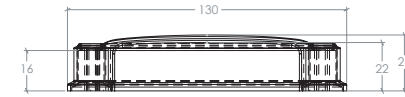

Lucca

The Lucca is a classic range, perfectly suited to transitional cabinetry and available in five finishes.

STYLES	Square Knob: LCK030 Cup Pull: LCP096 160mm D Handle: LCK160 320mm D Handle: LCK320
--------	--

FINISHES	 Antique Brass (AB) Brushed Satin Brass (BSB) Dull Brushed Nickel (DBR) Matt Black (MBL) Polished Nickel (PN)
----------	--

Knob

Cup Pull

D Handle

Part Number	Hole Centre	Overall Length	Projection
LCK030	-	30	26
LCP096	96/108	130	26
LCK160	160	182	26
LCK320	320	342	26