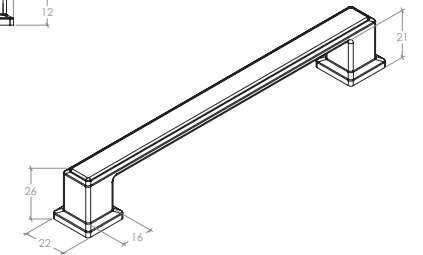

FINISHES	 Antique Brass (AB) Brushed Satin Brass (BSB) Dull Brushed Nickel (DBR) Matt Black (MBL) Polished Nickel (PN)
----------	--

Knob

Cup Pull

D Handle

Part Number	Hole Centre	Overall Length	Projection
LCK030	-	30	26
LCP096	96/108	130	26
LCK160	160	182	26
LCK320	320	342	26