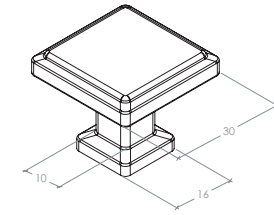

Lucca

The Lucca is a classic range, perfectly suited to transitional cabinetry and available in five finishes.

STYLES	Square Knob: LCK030 Cup Pull: LCP096 160mm D Handle: LCK160 320mm D Handle: LCK320
--------	--

FINISHES	 Antique Brass (AB) Brushed Satin Brass (BSB) Dull Brushed Nickel (DBR) Matt Black (MBL) Polished Nickel (PN)
----------	--

Knob

Cup Pull

D Handle

Part Number	Hole Centre	Overall Length	Projection
LCK030	-	30	26
LCP096	96/108	130	26
LCK160	160	182	26
LCK320	320	342	26