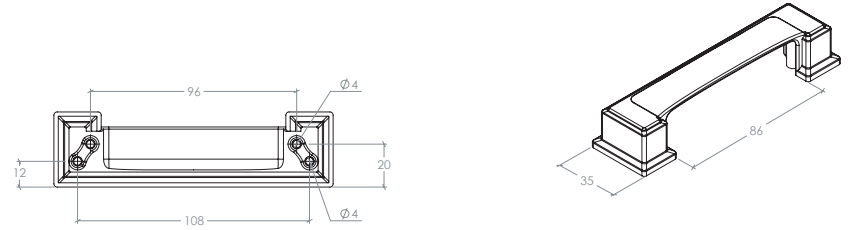

Lucca

The Lucca is a classic range, perfectly suited to transitional cabinetry and available in five finishes.

STYLES	Square Knob: LCK030 Cup Pull: LCP096 160mm D Handle: LCK160 320mm D Handle: LCK320
--------	--

FINISHES	 Antique Brass (AB) Brushed Satin Brass (BSB) Dull Brushed Nickel (DBR) Matt Black (MBL) Polished Nickel (PN)
----------	--

Knob

Cup Pull

D Handle

Part Number	Hole Centre	Overall Length	Projection
LCK030	-	30	26
LCP096	96/108	130	26
LCK160	160	182	26
LCK320	320	342	26