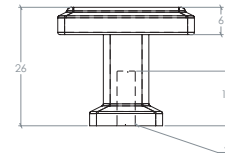

FINISHES	 Antique Brass (AB) Brushed Satin Brass (BSB) Dull Brushed Nickel (DBR) Matt Black (MBL) Polished Nickel (PN)
----------	--

Knob

Cup Pull

D Handle

Part Number	Hole Centre	Overall Length	Projection
LCK030	-	30	26
LCP096	96/108	130	26
LCK160	160	182	26
LCK320	320	342	26