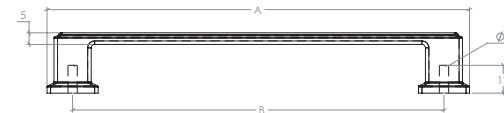

FINISHES	 Antique Brass (AB) Brushed Satin Brass (BSB) Dull Brushed Nickel (DBR) Matt Black (MBL) Polished Nickel (PN)
----------	--

Knob

Cup Pull

D Handle

Part Number	Hole Centre	Overall Length	Projection
LCK030	-	30	26
LCP096	96/108	130	26
LCK160	160	182	26
LCK320	320	342	26