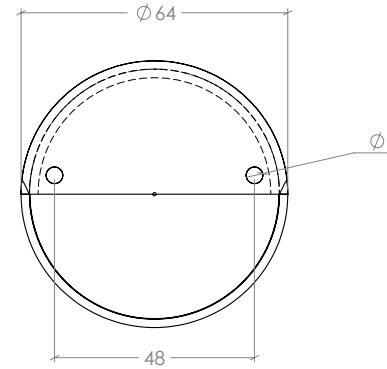

# Lidd

Lidd is a practical recessed handle that can be fit easily into small spaces. Capped and partially covered by an “eyelid”, the handle can be installed at any angle to produce a creative composition.

Recessed Handle

STYLES	64mm Recessed Handle: LDD0635
--------	-------------------------------

FINISHES	<span style="display: inline-block; width: 10px; height: 10px; background-color: black; margin-right: 5px;"></span> Black Titanium (TTBL) <span style="display: inline-block; width: 10px; height: 10px; background-color: #8B4513; margin-left: 10px; margin-right: 5px;"></span> Brushed Dark Brass (BDB) <span style="display: inline-block; width: 10px; height: 10px; background-color: #A9A9A9; margin-left: 10px; margin-right: 5px;"></span> Brushed Nickel (BRN) <span style="display: inline-block; width: 10px; height: 10px; background-color: black; margin-left: 10px; margin-right: 5px;"></span> Matt Black (MBL) <span style="display: inline-block; width: 10px; height: 10px; border: 1px solid black; margin-left: 10px; margin-right: 5px;"></span> Matt White (MWH)
----------	---

Part Number	Hole Centre	Overall Length	Projection
LDD0635	48	64	21