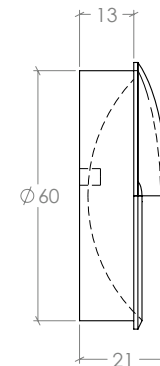

# Lidd

Lidd is a practical recessed handle that can be fit easily into small spaces. Capped and partially covered by an “eyelid”, the handle can be installed at any angle to produce a creative composition.

Recessed Handle

STYLES	64mm Recessed Handle: LDD0635
--------	-------------------------------

FINISHES	<span style="display: inline-block; width: 10px; height: 10px; background-color: black; margin-right: 5px;"></span> Black Titanium (TTBL) <span style="display: inline-block; width: 10px; height: 10px; background-color: #8B4513; margin-left: 10px; margin-right: 5px;"></span> Brushed Dark Brass (BDB) <span style="display: inline-block; width: 10px; height: 10px; background-color: #A9A9A9; margin-left: 10px; margin-right: 5px;"></span> Brushed Nickel (BRN) <span style="display: inline-block; width: 10px; height: 10px; background-color: black; margin-left: 10px; margin-right: 5px;"></span> Matt Black (MBL) <span style="display: inline-block; width: 10px; height: 10px; border: 1px solid black; margin-left: 10px; margin-right: 5px;"></span> Matt White (MWH)
----------	---

Part Number	Hole Centre	Overall Length	Projection
LDD0635	48	64	21