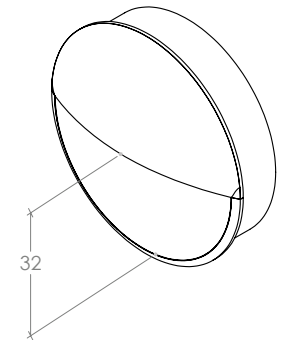

# Lidd

Lidd is a practical recessed handle that can be fit easily into small spaces. Capped and partially covered by an “eyelid”, the handle can be installed at any angle to produce a creative composition.

Recessed Handle

STYLES	64mm Recessed Handle: LDD0635
--------	-------------------------------

FINISHES	<span style="display: inline-block; width: 10px; height: 10px; background-color: black; margin-right: 5px;"></span> Black Titanium (TTBL) <span style="display: inline-block; width: 10px; height: 10px; background-color: #8B4513; margin-left: 10px; margin-right: 5px;"></span> Brushed Dark Brass (BDB) <span style="display: inline-block; width: 10px; height: 10px; background-color: #A9A9A9; margin-left: 10px; margin-right: 5px;"></span> Brushed Nickel (BRN) <span style="display: inline-block; width: 10px; height: 10px; background-color: black; margin-left: 10px; margin-right: 5px;"></span> Matt Black (MBL) <span style="display: inline-block; width: 10px; height: 10px; border: 1px solid black; margin-left: 10px; margin-right: 5px;"></span> Matt White (MWH)
----------	---

Part Number	Hole Centre	Overall Length	Projection
LDD0635	48	64	21