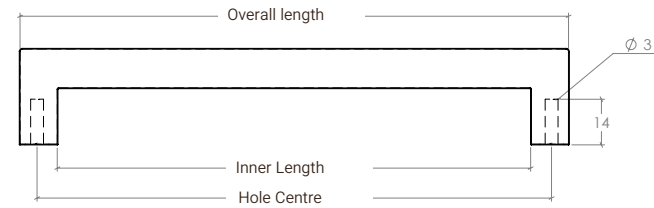

# Liberty

Designed in-house and exclusive to Momo Handles, the Liberty Bar Handle is a striking design and can be used with or without the Backplate to suit a wide variety of cabinetry styles.

STYLES	160mm Bar Handle: LBH160   320mm Bar Handle: LBH320   160mm Backplate: LBHBP160N 320mm Backplate: LBHBP320
--------	---

## Backplate

Part Number	Hole Centre	Overall Length	Inner Length	Projection
LBH160	160	171	147	30
LBH320	320	333	309	30
LBHBP160N	160	190	-	4
LBHBP320	320	350	-	4