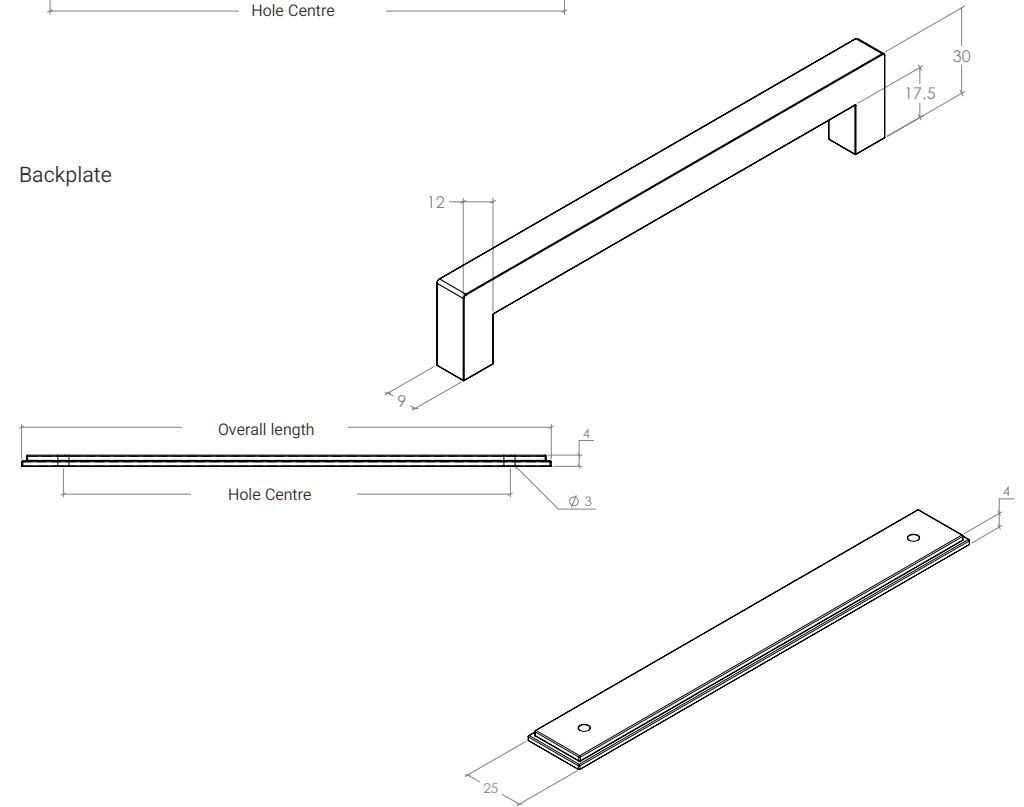

# Liberty

Designed in-house and exclusive to Momo Handles, the Liberty Bar Handle is a striking design and can be used with or without the Backplate to suit a wide variety of cabinetry styles.

STYLES	160mm Bar Handle: LBH160   320mm Bar Handle: LBH320   160mm Backplate: LBHBP160N 320mm Backplate: LBHBP320
--------	---

## Bar Handle

## Backplate

Part Number	Hole Centre	Overall Length	Inner Length	Projection
LBH160	160	171	147	30
LBH320	320	333	309	30
LBHBP160N	160	190	-	4
LBHBP320	320	350	-	4