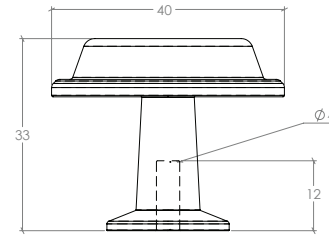

# Land

The Land range has a vintage aesthetic and is characterised by its rustic and timeless style.

STYLES	40mm Knob: L0494.40   98mm Cup Handle: L0494.64
--------	---

FINISHES	<span style="display: inline-block; width: 15px; height: 15px; background-color: black; margin-right: 5px;"></span> Matt Black (MBL) <span style="display: inline-block; width: 15px; height: 15px; background-color: #8B4513; margin-left: 15px; margin-right: 5px;"></span> Antique Brass (AB) <span style="display: inline-block; width: 15px; height: 15px; background-color: #FFD700; margin-left: 15px; margin-right: 5px;"></span> Brushed Gold (BRG) <span style="display: inline-block; width: 15px; height: 15px; background-color: #808080; margin-left: 15px; margin-right: 5px;"></span> Pewter (PW)
----------	---

Knob

Cup Handle

Part Number	Hole Centre	Overall Length	Projection
L0494.40	-	40	33
L0494.64	64	98	41