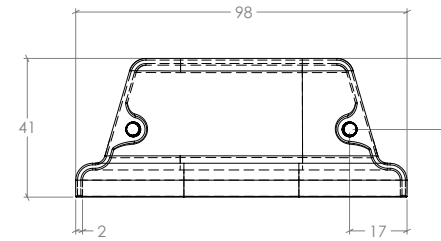

# Land

The Land range has a vintage aesthetic and is characterised by its rustic and timeless style.

STYLES	40mm Knob: L0494.40   98mm Cup Handle: L0494.64
--------	---

FINISHES	<span style="display: inline-block; width: 15px; height: 15px; background-color: black; margin-right: 5px;"></span> Matt Black (MBL) <span style="display: inline-block; width: 15px; height: 15px; background-color: #8B4513; margin-left: 15px; margin-right: 5px;"></span> Antique Brass (AB) <span style="display: inline-block; width: 15px; height: 15px; background-color: #FFD700; margin-left: 15px; margin-right: 5px;"></span> Brushed Gold (BRG) <span style="display: inline-block; width: 15px; height: 15px; background-color: #808080; margin-left: 15px; margin-right: 5px;"></span> Pewter (PW)
----------	---

Knob

Cup Handle

Part Number	Hole Centre	Overall Length	Projection
L0494.40	-	40	33
L0494.64	64	98	41