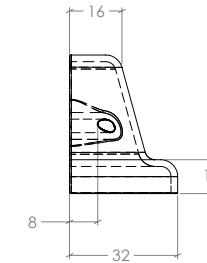

# Land

The Land range has a vintage aesthetic and is characterised by its rustic and timeless style.

STYLES	40mm Knob: L0494.40   98mm Cup Handle: L0494.64
--------	---

FINISHES	<span style="display: inline-block; width: 15px; height: 15px; background-color: black; margin-right: 5px;"></span> Matt Black (MBL) <span style="display: inline-block; width: 15px; height: 15px; background-color: #8B4513; margin-left: 15px; margin-right: 5px;"></span> Antique Brass (AB) <span style="display: inline-block; width: 15px; height: 15px; background-color: #FFD700; margin-left: 15px; margin-right: 5px;"></span> Brushed Gold (BRG) <span style="display: inline-block; width: 15px; height: 15px; background-color: #808080; margin-left: 15px; margin-right: 5px;"></span> Pewter (PW)
----------	---

Knob

Cup Handle

Part Number	Hole Centre	Overall Length	Projection
L0494.40	-	40	33
L0494.64	64	98	41