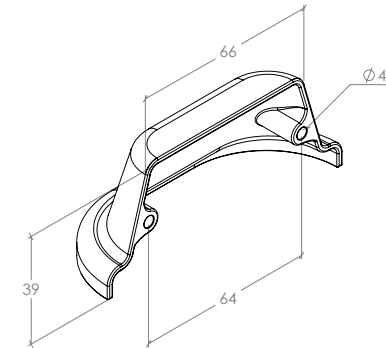

# Land

The Land range has a vintage aesthetic and is characterised by its rustic and timeless style.

STYLES	40mm Knob: L0494.40   98mm Cup Handle: L0494.64
--------	---

FINISHES	<span style="display: inline-block; width: 15px; height: 15px; background-color: black; margin-right: 5px;"></span> Matt Black (MBL) <span style="display: inline-block; width: 15px; height: 15px; background-color: #8B4513; margin-left: 15px; margin-right: 5px;"></span> Antique Brass (AB) <span style="display: inline-block; width: 15px; height: 15px; background-color: #FFD700; margin-left: 15px; margin-right: 5px;"></span> Brushed Gold (BRG) <span style="display: inline-block; width: 15px; height: 15px; background-color: #808080; margin-left: 15px; margin-right: 5px;"></span> Pewter (PW)
----------	---

Knob

Cup Handle

Part Number	Hole Centre	Overall Length	Projection
L0494.40	-	40	33
L0494.64	64	98	41