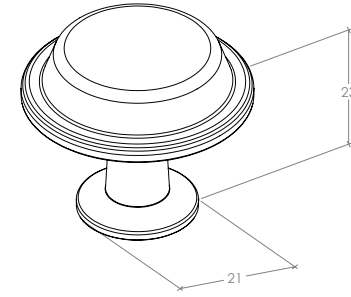

# Land

The Land range has a vintage aesthetic and is characterised by its rustic and timeless style.

STYLES	40mm Knob: L0494.40   98mm Cup Handle: L0494.64
--------	---

FINISHES	<span style="display: inline-block; width: 15px; height: 15px; background-color: black; margin-right: 5px;"></span> Matt Black (MBL) <span style="display: inline-block; width: 15px; height: 15px; background-color: #8B4513; margin-left: 15px; margin-right: 5px;"></span> Antique Brass (AB) <span style="display: inline-block; width: 15px; height: 15px; background-color: #FFD700; margin-left: 15px; margin-right: 5px;"></span> Brushed Gold (BRG) <span style="display: inline-block; width: 15px; height: 15px; background-color: #808080; margin-left: 15px; margin-right: 5px;"></span> Pewter (PW)
----------	---

Knob

Cup Handle

Part Number	Hole Centre	Overall Length	Projection
L0494.40	-	40	33
L0494.64	64	98	41