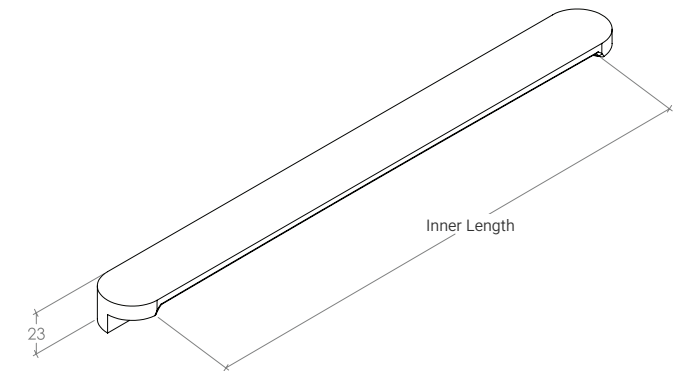

# Kimberley

The Kimberley Pull Handle with its subtle curves and clean lines is available in three lengths, perfectly suited to a wide variety of cabinetry styles. Available in American Oak or Walnut timber.

STYLES	120mm Pull Handle: KPH120   200mm Pull Handle: KPH200   400mm Pull Handle: KPH400 800mm Pull Handle: KPH800
--------	--

FINISHES	<span style="display: inline-block; width: 15px; height: 15px; background-color: #8B4513; margin-right: 5px;"></span> Walnut - Raw (WNR) <span style="display: inline-block; width: 15px; height: 15px; background-color: #D2B48C; margin-left: 20px; margin-right: 5px;"></span> American Oak - Raw (AORW)
----------	---

## Pull Handle

Part Number	Hole Centre	Overall Length	Inner Length	Projection
KPH120	64	120	80	23
KPH200	128	200	160	23
KPH400	256	400	320	23
KPH800	640	800	740	23