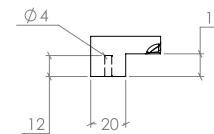

# Kimberley

The Kimberley Pull Handle with its subtle curves and clean lines is available in three lengths, perfectly suited to a wide variety of cabinetry styles. Available in American Oak or Walnut timber.

STYLES	120mm Pull Handle: KPH120   200mm Pull Handle: KPH200   400mm Pull Handle: KPH400 800mm Pull Handle: KPH800
--------	--

FINISHES	<span style="display: inline-block; width: 15px; height: 15px; background-color: #8B4513; margin-right: 5px;"></span> Walnut - Raw (WNR) <span style="display: inline-block; width: 15px; height: 15px; background-color: #D2B48C; margin-left: 20px; margin-right: 5px;"></span> American Oak - Raw (AORW)
----------	---

## Pull Handle

Part Number	Hole Centre	Overall Length	Inner Length	Projection
KPH120	64	120	80	23
KPH200	128	200	160	23
KPH400	256	400	320	23
KPH800	640	800	740	23