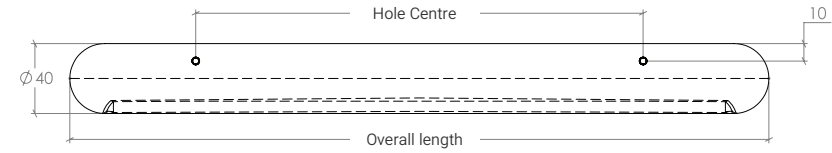

# Kimberley

The Kimberley Pull Handle with its subtle curves and clean lines is available in three lengths, perfectly suited to a wide variety of cabinetry styles. Available in American Oak or Walnut timber.

STYLES	120mm Pull Handle: KPH120   200mm Pull Handle: KPH200   400mm Pull Handle: KPH400 800mm Pull Handle: KPH800
--------	--

FINISHES	<span style="display: inline-block; width: 15px; height: 15px; background-color: #8B4513; margin-right: 5px;"></span> Walnut - Raw (WNR) <span style="display: inline-block; width: 15px; height: 15px; background-color: #D2B48C; margin-left: 20px; margin-right: 5px;"></span> American Oak - Raw (AORW)
----------	---

## Pull Handle

Part Number	Hole Centre	Overall Length	Inner Length	Projection
KPH120	64	120	80	23
KPH200	128	200	160	23
KPH400	256	400	320	23
KPH800	640	800	740	23