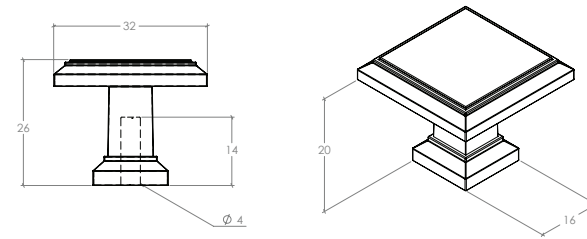

Huntington

The Huntington is a classic range, suited to traditional cabinetry.

Knob

Cup Pull

D Handle

STYLES	32mm Knob: KB3383.32 96mm Cup Pull: HN7003.96 128mm D Handle: HN3384.128 192mm D Handle: HN3384.192
--------	--

FINISHES	 Chrome Plated (CP) Brushed Nickel (BRN)
----------	--

Part Number	Hole Centre	Overall Length	Projection
KB3383.32	-	32	26
HN7003.96	96	124	25
HN3384.128	128	146	26
HN3384.192	192	212	26