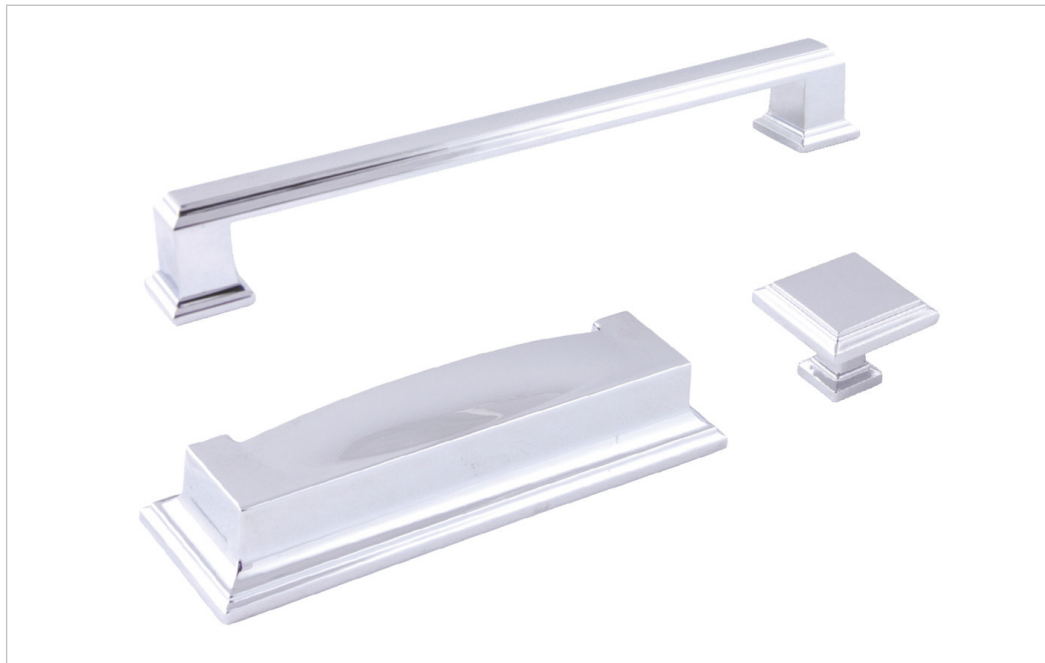

Huntington

The Huntington is a classic range, suited to traditional cabinetry.

Knob

Cup Pull

D Handle

STYLES	32mm Knob: KB3383.32 96mm Cup Pull: HN7003.96 128mm D Handle: HN3384.128 192mm D Handle: HN3384.192
--------	--

FINISHES	 Chrome Plated (CP) Brushed Nickel (BRN)
----------	--

Part Number	Hole Centre	Overall Length	Projection
KB3383.32	-	32	26
HN7003.96	96	124	25
HN3384.128	128	146	26
HN3384.192	192	212	26