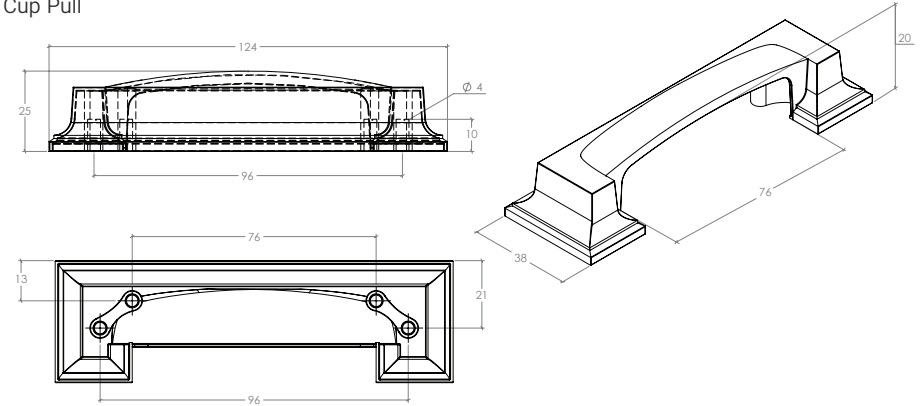

Huntington

The Huntington is a classic range, suited to traditional cabinetry.

Knob

Cup Pull

D Handle

STYLES	32mm Knob: KB3383.32 96mm Cup Pull: HN7003.96 128mm D Handle: HN3384.128 192mm D Handle: HN3384.192
--------	--

FINISHES	 Chrome Plated (CP) Brushed Nickel (BRN)
----------	--

Part Number	Hole Centre	Overall Length	Projection
KB3383.32	-	32	26
HN7003.96	96	124	25
HN3384.128	128	146	26
HN3384.192	192	212	26