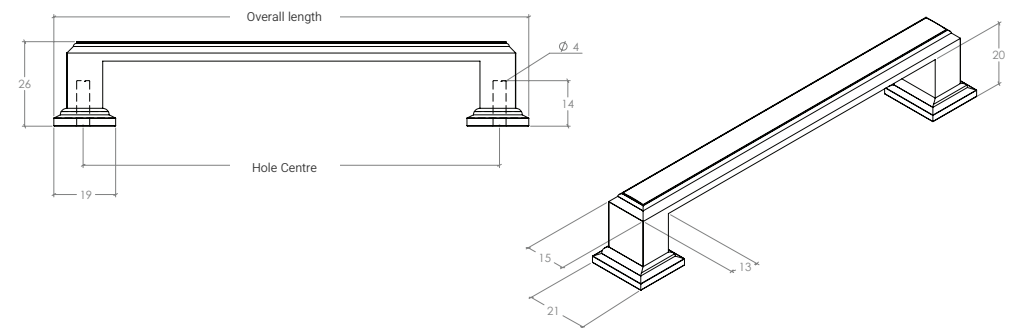

Huntington

The Huntington is a classic range, suited to traditional cabinetry.

Knob

Cup Pull

D Handle

STYLES	32mm Knob: KB3383.32 96mm Cup Pull: HN7003.96 128mm D Handle: HN3384.128 192mm D Handle: HN3384.192
--------	--

FINISHES	 Chrome Plated (CP) Brushed Nickel (BRN)
----------	--

Part Number	Hole Centre	Overall Length	Projection
KB3383.32	-	32	26
HN7003.96	96	124	25
HN3384.128	128	146	26
HN3384.192	192	212	26