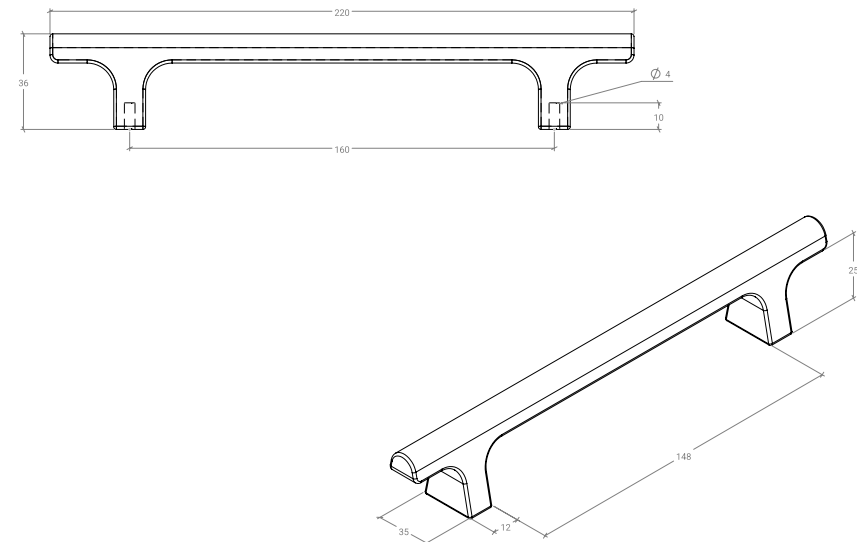

# Hinoki

The Hinoki aluminium handles sophisticated design makes it the perfect choice for high-end interior design projects that demand pieces of character and premium quality.

T Knob

D Handle

STYLES	T Knob: HIN0686.060   160mm D Handle: HIN0686.160
--------	---

Part Number	Hole Centre	Inner Length	Overall Length	Projection
HIN0686.060	-	60	-	36
HIN0686.160	160	220	148	36