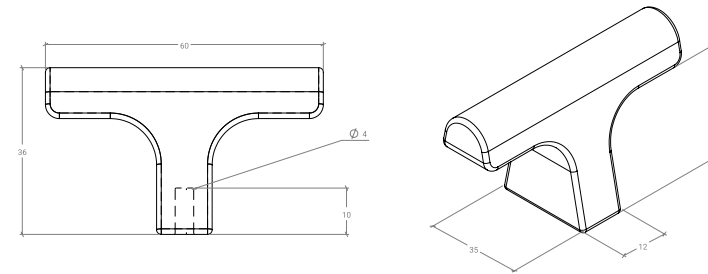

# Hinoki

The Hinoki aluminium handles sophisticated design makes it the perfect choice for high-end interior design projects that demand pieces of character and premium quality.

T Knob

D Handle

STYLES	T Knob: HIN0686.060   160mm D Handle: HIN0686.160
--------	---

Part Number	Hole Centre	Inner Length	Overall Length	Projection
HIN0686.060	-	60	-	36
HIN0686.160	160	220	148	36