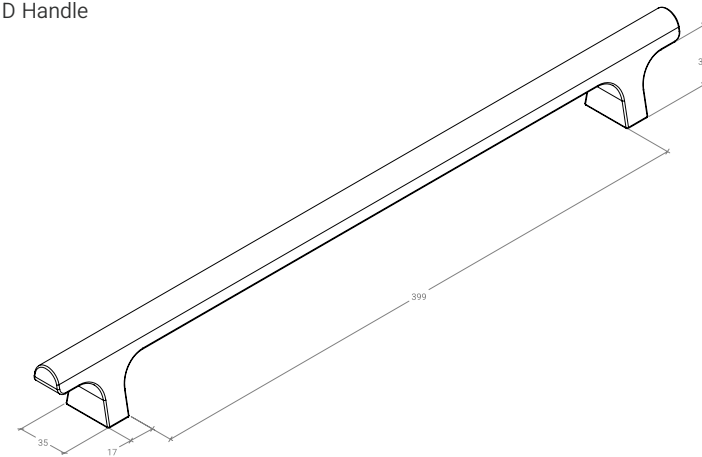

# Hinoki Big

The Hinoki aluminium handles sophisticated design makes it the perfect choice for high-end interior design projects that demand pieces of character and premium quality. The big version fits effortlessly on larger doors.

416mm D Handle

832mm D Handle

STYLES	416mm D Handle: HIN0687.416   832mm D Handle: HIN0687.832
--------	---

FINISHES	<span style="display: inline-block; width: 15px; height: 15px; background-color: black; margin-right: 5px;"></span> Brushed Black (BBL) <span style="display: inline-block; width: 15px; height: 15px; background-color: #8B4513; margin-left: 20px; margin-right: 5px;"></span> Brushed Bronze (BRBZ) <span style="display: inline-block; width: 15px; height: 15px; background-color: #C8A24D; margin-left: 20px; margin-right: 5px;"></span> Brushed Dark Brass (BDB)
----------	--

Part Number	Hole Centre	Overall Length	Inner Length	Projection
HIN0687.416	416	500	399	51
HIN0687.832	416 x2	916	399 x2	51