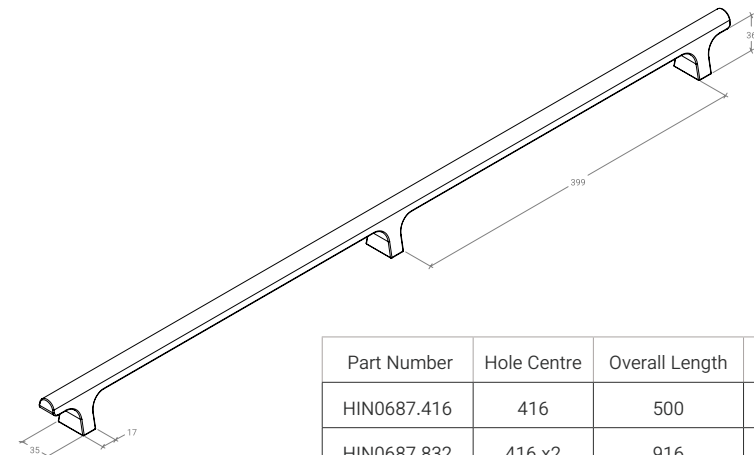

416mm D Handle

832mm D Handle

STYLES	416mm D Handle: HIN0687.416   832mm D Handle: HIN0687.832
--------	---

FINISHES	<span style="display: inline-block; width: 15px; height: 15px; background-color: black; margin-right: 5px;"></span> Brushed Black (BBL) <span style="display: inline-block; width: 15px; height: 15px; background-color: #8B4513; margin-left: 20px; margin-right: 5px;"></span> Brushed Bronze (BRBZ) <span style="display: inline-block; width: 15px; height: 15px; background-color: #C8A24D; margin-left: 20px; margin-right: 5px;"></span> Brushed Dark Brass (BDB)
----------	--

Part Number	Hole Centre	Overall Length	Inner Length	Projection
HIN0687.416	416	500	399	51
HIN0687.832	416 x2	916	399 x2	51