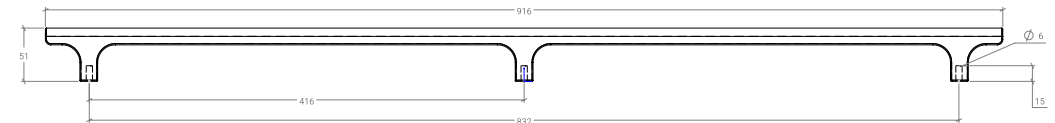

# Hinoki Big

The Hinoki aluminium handles sophisticated design makes it the perfect choice for high-end interior design projects that demand pieces of character and premium quality. The big version fits effortlessly on larger doors.

416mm D Handle

832mm D Handle

STYLES	416mm D Handle: HIN0687.416   832mm D Handle: HIN0687.832
--------	---

FINISHES	<span style="display: inline-block; width: 15px; height: 15px; background-color: black; margin-right: 5px;"></span> Brushed Black (BBL) <span style="display: inline-block; width: 15px; height: 15px; background-color: #8B4513; margin-left: 20px; margin-right: 5px;"></span> Brushed Bronze (BRBZ) <span style="display: inline-block; width: 15px; height: 15px; background-color: #C8A24D; margin-left: 20px; margin-right: 5px;"></span> Brushed Dark Brass (BDB)
----------	--

Part Number	Hole Centre	Overall Length	Inner Length	Projection
HIN0687.416	416	500	399	51
HIN0687.832	416 x2	916	399 x2	51