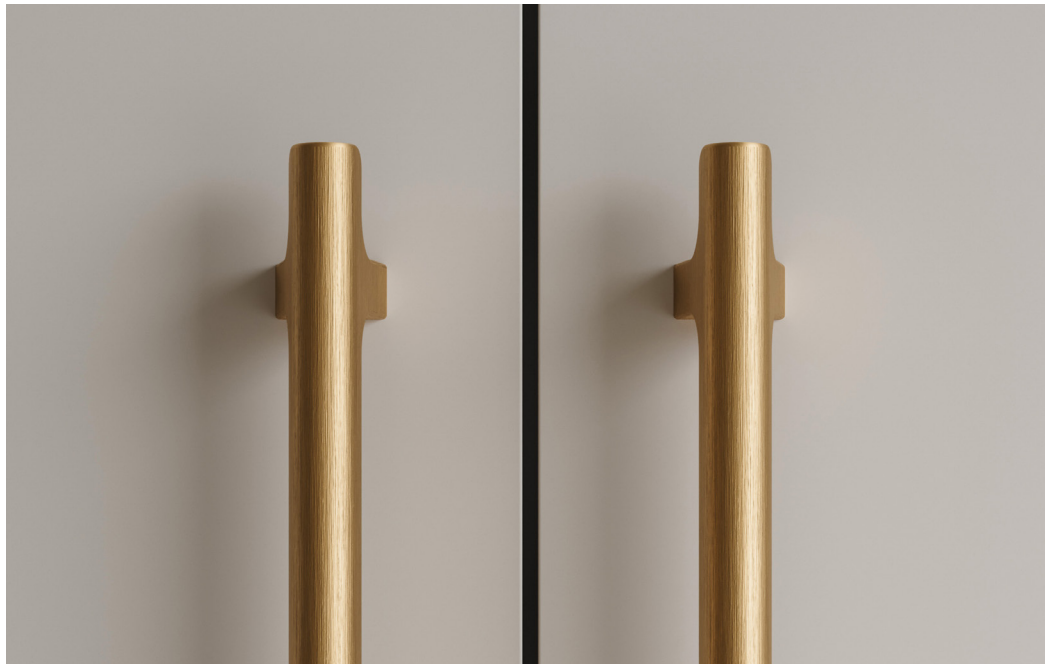

# Hinoki Big

The Hinoki aluminium handles sophisticated design makes it the perfect choice for high-end interior design projects that demand pieces of character and premium quality. The big version fits effortlessly on larger doors.

416mm D Handle

832mm D Handle

STYLES	416mm D Handle: HIN0687.416   832mm D Handle: HIN0687.832
--------	---

FINISHES	<span style="display: inline-block; width: 15px; height: 15px; background-color: black; margin-right: 5px;"></span> Brushed Black (BBL) <span style="display: inline-block; width: 15px; height: 15px; background-color: #8B4513; margin-left: 20px; margin-right: 5px;"></span> Brushed Bronze (BRBZ) <span style="display: inline-block; width: 15px; height: 15px; background-color: #C8A24D; margin-left: 20px; margin-right: 5px;"></span> Brushed Dark Brass (BDB)
----------	--