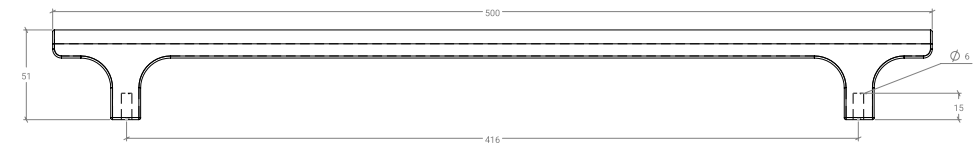

# Hinoki Big

The Hinoki aluminium handles sophisticated design makes it the perfect choice for high-end interior design projects that demand pieces of character and premium quality. The big version fits effortlessly on larger doors.

416mm D Handle

832mm D Handle

STYLES	416mm D Handle: HIN0687.416   832mm D Handle: HIN0687.832
--------	---

FINISHES	<span style="display: inline-block; width: 15px; height: 15px; background-color: black; margin-right: 5px;"></span> Brushed Black (BBL) <span style="display: inline-block; width: 15px; height: 15px; background-color: #8B4513; margin-left: 20px; margin-right: 5px;"></span> Brushed Bronze (BRBZ) <span style="display: inline-block; width: 15px; height: 15px; background-color: #C8A24D; margin-left: 20px; margin-right: 5px;"></span> Brushed Dark Brass (BDB)
----------	--

Part Number	Hole Centre	Overall Length	Inner Length	Projection
HIN0687.416	416	500	399	51
HIN0687.832	416 x2	916	399 x2	51