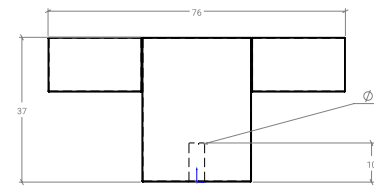

# Hako

The Hako Big handle is distinguished by its exquisite woodworking, which masterfully combines a square-profile central body with attachment bases that merge into a single, cohesive element. This join is imperceptible to the touch, revealed only by the interplay of contrasting grain, a hallmark of refined Japanese furniture.

STYLES	T Knob: HKO0695.076   160mm D Handle: HKO0695.160   320mm D Handle: HKO0695.320 960mm D Handle: HKO0695.960
--------	--

FINISHES	<span style="display: inline-block; width: 15px; height: 15px; background-color: #8B4513; margin-right: 5px;"></span> Oak (OAK) <span style="display: inline-block; width: 15px; height: 15px; background-color: #4B2C2C; margin-left: 20px; margin-right: 5px;"></span> Walnut (WN)
----------	--

T Knob

MO  
MO  
HANDLES

D Handle

Part Number	Hole Centre	Overall Length	Inner Length	Projection
HKO0695.076	-	76	-	37
HKO0695.160	160	188	132	37
HKO0695.320	320	348	292	37
HKO0695.960	480 x 2	998	452 x 2	37