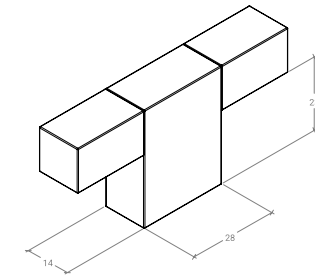

# Hako

The Hako Big handle is distinguished by its exquisite woodworking, which masterfully combines a square-profile central body with attachment bases that merge into a single, cohesive element. This join is imperceptible to the touch, revealed only by the interplay of contrasting grain, a hallmark of refined Japanese furniture.

STYLES	T Knob: HKO0695.076   160mm D Handle: HKO0695.160   320mm D Handle: HKO0695.320 960mm D Handle: HKO0695.960
--------	--

FINISHES	<span style="display: inline-block; width: 15px; height: 15px; background-color: #8B4513; margin-right: 5px;"></span> Oak (OAK) <span style="display: inline-block; width: 15px; height: 15px; background-color: #4B2C2C; margin-left: 20px; margin-right: 5px;"></span> Walnut (WN)
----------	--

T Knob

MO  
MO  
HANDLES

D Handle

Part Number	Hole Centre	Overall Length	Inner Length	Projection
HKO0695.076	-	76	-	37
HKO0695.160	160	188	132	37
HKO0695.320	320	348	292	37
HKO0695.960	480 x 2	998	452 x 2	37