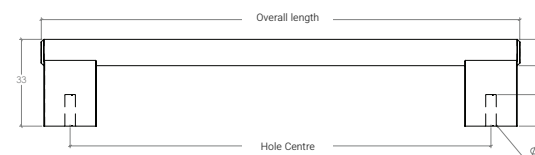

Handles

STYLES	10mm Cylinder Knob: G0430.010 60mm T Knob: G0430.060 D Handles: 160mm G0430.160 256mm G0430.256 1178mm G0430.1178
--------	--

FINISHES	 Brushed Black (BBL) Brushed Dark Brass (BDB) Dull Brushed Nickel (DBR)
----------	--

Part Number	Hole Centre	Overall Length	Projection
G0430.010	-	10	33
G0430.060	-	60	33
G0430.160	160	182	33
G0430.256	256	278	33
G0430.1178	1178	1200	33