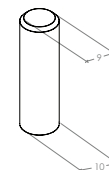

Graf

The latest in contemporary styling with a knurled mesh-like texture, the Graf range is available in three on-trend finishes. The perfect addition to any cabinetry.

Cylinder Knob

**MO
MO
HANDLES**

STYLES	10mm Cylinder Knob: G0430.010 | 60mm T Knob: G0430.060 | D Handles: 160mm G0430.160 256mm G0430.256 | 1178mm G0430.1178

FINISHES	 Brushed Black (BBL) Brushed Dark Brass (BDB) Dull Brushed Nickel (DBR)

Part Number	Hole Centre	Overall Length	Projection
G0430.010	-	10	33
G0430.060	-	60	33
G0430.160	160	182	33
G0430.256	256	278	33
G0430.1178	1178	1200	33