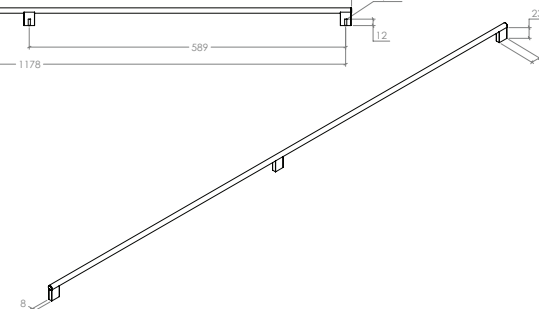

Handles

STYLES	10mm Cylinder Knob: G0430.010 60mm T Knob: G0430.060 D Handles: 160mm G0430.160 256mm G0430.256 1178mm G0430.1178
--------	--

FINISHES	 Brushed Black (BBL) Brushed Dark Brass (BDB) Dull Brushed Nickel (DBR)
----------	--

Part Number	Hole Centre	Overall Length	Projection
G0430.010	-	10	33
G0430.060	-	60	33
G0430.160	160	182	33
G0430.256	256	278	33
G0430.1178	1178	1200	33