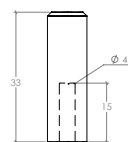

Cylinder Knob