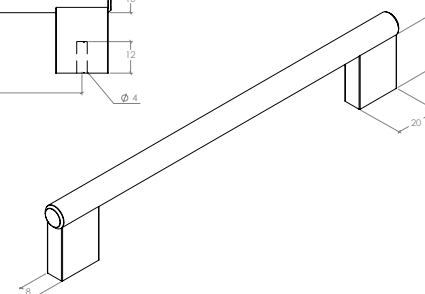

Handles

STYLES	10mm Cylinder Knob: G0430.010 60mm T Knob: G0430.060 D Handles: 160mm G0430.160 256mm G0430.256 1178mm G0430.1178
--------	--

FINISHES	 Brushed Black (BBL) Brushed Dark Brass (BDB) Dull Brushed Nickel (DBR)
----------	--

Part Number	Hole Centre	Overall Length	Projection
G0430.010	-	10	33
G0430.060	-	60	33
G0430.160	160	182	33
G0430.256	256	278	33
G0430.1178	1178	1200	33