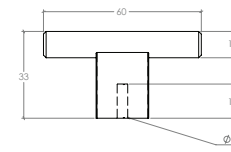

T Knob

**MO
MO
HANDLES**