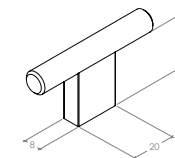

**MO
MO
HANDLES**