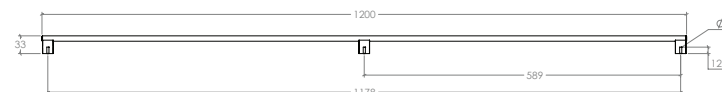

Handles

STYLES	10mm Cylinder Knob: G0430.010 60mm T Knob: G0430.060 D Handles: 160mm G0430.160 256mm G0430.256 1178mm G0430.1178
--------	--

FINISHES	 Brushed Black (BBL) Brushed Dark Brass (BDB) Dull Brushed Nickel (DBR)
----------	--

Part Number	Hole Centre	Overall Length	Projection
G0430.010	-	10	33
G0430.060	-	60	33
G0430.160	160	182	33
G0430.256	256	278	33
G0430.1178	1178	1200	33