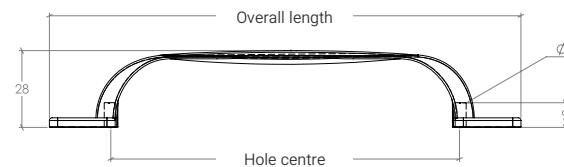

## D Handle

Part Number	Hole Centre	Overall Length	Inner Length	Projection
KB3849.32	-	32	-	28
HN3851.96	96	145	-	27
HN3850.128	128	177	122	28
HN3850.224	224	268	218	28