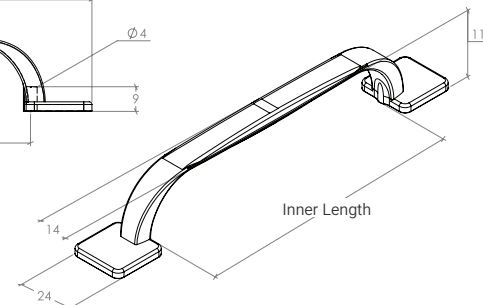

## D Handle

Part Number	Hole Centre	Overall Length	Inner Length	Projection
KB3849.32	-	32	-	28
HN3851.96	96	145	-	27
HN3850.128	128	177	122	28
HN3850.224	224	268	218	28