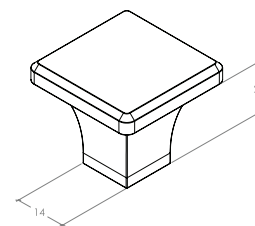

Knob

**MO
MO
HANDLES**