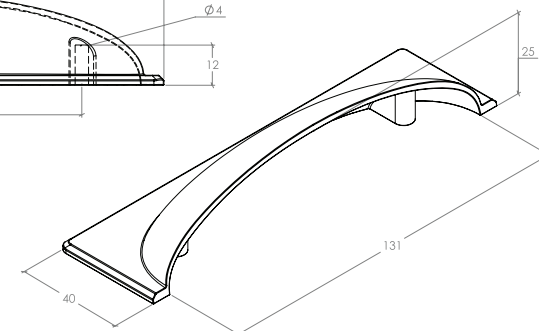

# George

The George is a classic handle range that provides the perfect finishing touch to traditional cabinetry.

STYLES	32mm Knob: KB3849.32   96mm Pull Handle: HN3851.96   128mm D Handle: HN3850.128 224mm D Handle: HN3850.224
--------	---

## D Handle

Part Number	Hole Centre	Overall Length	Inner Length	Projection
KB3849.32	-	32	-	28
HN3851.96	96	145	-	27
HN3850.128	128	177	122	28
HN3850.224	224	268	218	28