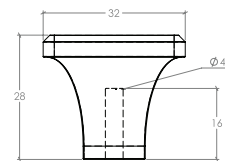

Knob

**MO
MO
HANDLES**