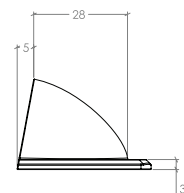

## D Handle

Part Number	Hole Centre	Overall Length	Inner Length	Projection
KB3849.32	-	32	-	28
HN3851.96	96	145	-	27
HN3850.128	128	177	122	28
HN3850.224	224	268	218	28