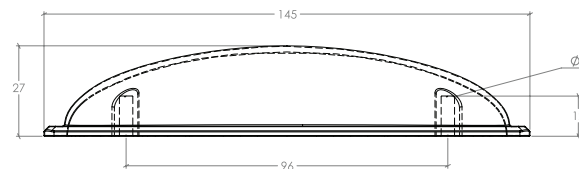

# George

The George is a classic handle range that provides the perfect finishing touch to traditional cabinetry.

STYLES	32mm Knob: KB3849.32   96mm Pull Handle: HN3851.96   128mm D Handle: HN3850.128 224mm D Handle: HN3850.224
--------	---

## D Handle

Part Number	Hole Centre	Overall Length	Inner Length	Projection
KB3849.32	-	32	-	28
HN3851.96	96	145	-	27
HN3850.128	128	177	122	28
HN3850.224	224	268	218	28