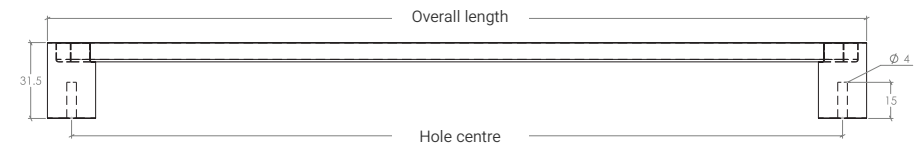

Fusion

Fusion is a modern, elegant and highly versatile handle giving a precise and elegant touch to cabinetry. Available in a knob and two D handle lengths.

STYLES	T Knob: FSN0627.058 160mm D Handle: FSN0627.160 320mm D Handle: FSN0627.320
--------	---

FINISHES	 Black Titanium Brushed Dark Brass Matt Black
----------	--

T Knob

**MO
MO**
HANDLES

D Handle

Part Number	Hole Centre	Overall Length	Projection
FSN0627.058	-	58	31.5
FSN0627.160	160	180	31.5
FSN0627.320	320	340	31.5