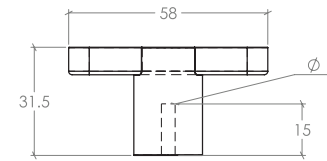

Fusion

Fusion is a modern, elegant and highly versatile handle giving a precise and elegant touch to cabinetry. Available in a knob and two D handle lengths.

STYLES	T Knob: FSN0627.058 160mm D Handle: FSN0627.160 320mm D Handle: FSN0627.320
--------	---

FINISHES	 Black Titanium Brushed Dark Brass Matt Black
----------	--

T Knob

**MO
MO**
HANDLES

D Handle

Part Number	Hole Centre	Overall Length	Projection
FSN0627.058	-	58	31.5
FSN0627.160	160	180	31.5
FSN0627.320	320	340	31.5