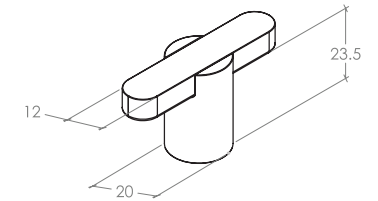

Fusion

Fusion is a modern, elegant and highly versatile handle giving a precise and elegant touch to cabinetry. Available in a knob and two D handle lengths.

STYLES	T Knob: FSN0627.058 160mm D Handle: FSN0627.160 320mm D Handle: FSN0627.320
--------	---

FINISHES	 Black Titanium Brushed Dark Brass Matt Black
----------	--

T Knob

**MO
MO**
HANDLES

D Handle

Part Number	Hole Centre	Overall Length	Projection
FSN0627.058	-	58	31.5
FSN0627.160	160	180	31.5
FSN0627.320	320	340	31.5