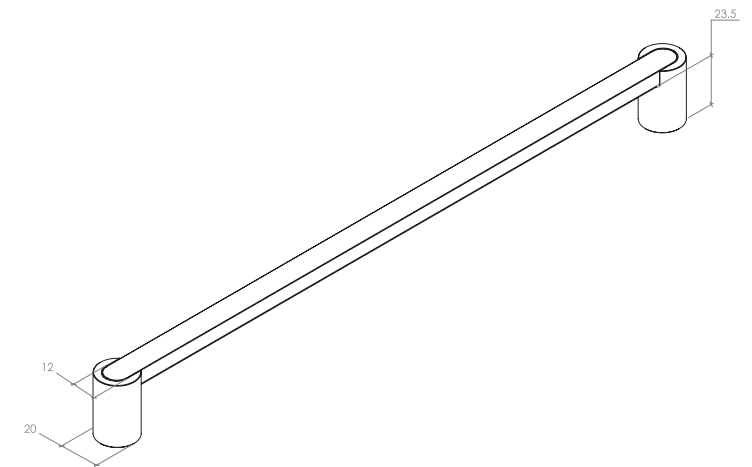

Fusion

Fusion is a modern, elegant and highly versatile handle giving a precise and elegant touch to cabinetry. Available in a knob and two D handle lengths.

STYLES	T Knob: FSN0627.058 160mm D Handle: FSN0627.160 320mm D Handle: FSN0627.320
--------	---

FINISHES	 Black Titanium Brushed Dark Brass Matt Black
----------	--

T Knob

**MO
MO**
HANDLES

D Handle

Part Number	Hole Centre	Overall Length	Projection
FSN0627.058	-	58	31.5
FSN0627.160	160	180	31.5
FSN0627.320	320	340	31.5