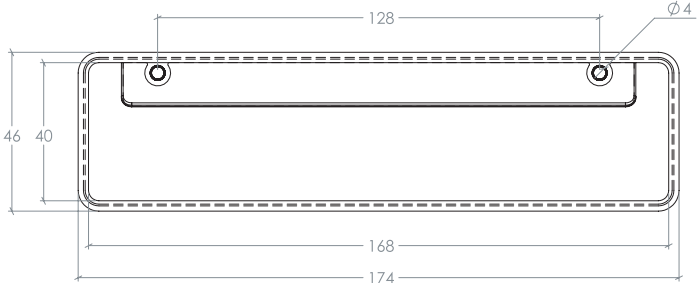

# Fold

The Fold is a modern counterpart to the traditional flush pull handle, with the fold detail on the tab creating a simple but industrial style. Available in four finishes, the Fold can be mounted horizontally or vertically making it a highly adaptable handle that also works well on sliding doors.

Pull Handle

|        |                                    |
|--------|------------------------------------|
| STYLES | 128mm Flush Pull Handle: F0542.128 |
|--------|------------------------------------|

| Part Number | Hole Centre | Overall Length | Projection |
|-------------|-------------|----------------|------------|
| F0542.128   | 128         | 174            | 46         |