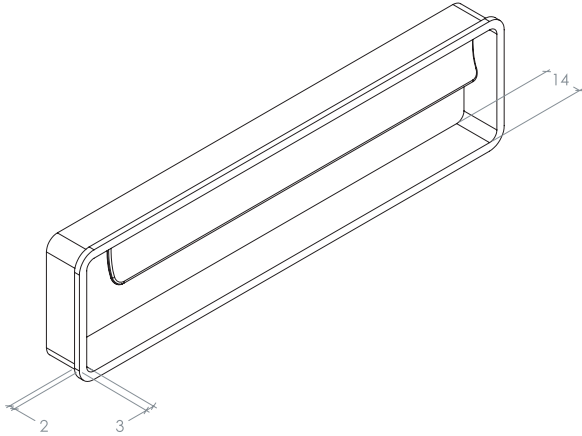

# Fold

The Fold is a modern counterpart to the traditional flush pull handle, with the fold detail on the tab creating a simple but industrial style. Available in four finishes, the Fold can be mounted horizontally or vertically making it a highly adaptable handle that also works well on sliding doors.

Pull Handle

|        |                                    |
|--------|------------------------------------|
| STYLES | 128mm Flush Pull Handle: F0542.128 |
|--------|------------------------------------|

| Part Number | Hole Centre | Overall Length | Projection |
|-------------|-------------|----------------|------------|
| F0542.128   | 128         | 174            | 46         |