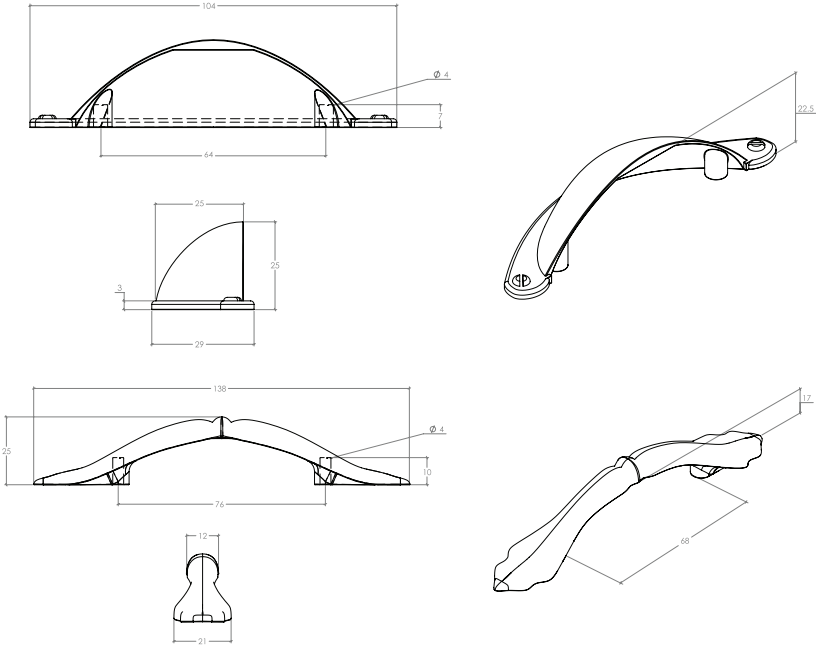

Florenzia

The Florenzia collection is a comprehensive range and includes a wide variety of finishes and styles to perfectly complement traditional cabinetry.

STYLES	33mm Knob: CTCK 29mm Knob: CTMK 104mm Pull Handle: CTCP 138mm D Handle: CTRP				
FINISHES	■ Matt Black (MBL)	■ European Pewter (EPW)	■ Satin Nickel (SN)	■ Matt Chrome (MC)	■ Charcoal (CH)
	■ Antique Brass (AB)	■ Brushed Matt Brass (BMB)	■ Brushed Nickel (BRN)	■ Chrome Plated (CP)	

Knobs

Handles

Part Number	Hole Centre	Overall Length	Projection
CTCK	-	33	26
CTMK	-	29	31
CTCP	64	104	25
CTRP	79	138	25