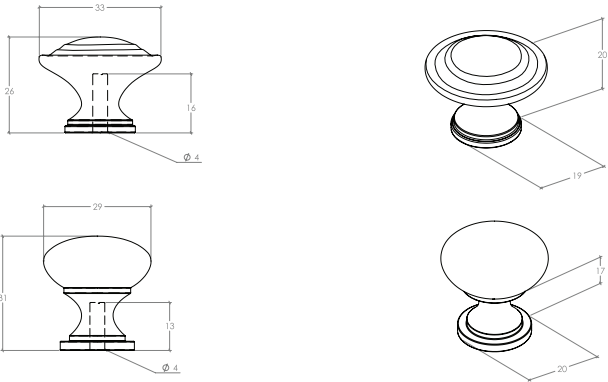

Florenzia

The Florenzia collection is a comprehensive range and includes a wide variety of finishes and styles to perfectly complement traditional cabinetry.

STYLES	33mm Knob: CTCK 29mm Knob: CTMK 104mm Pull Handle: CTCP 138mm D Handle: CTRP				
FINISHES	■ Matt Black (MBL)	■ European Pewter (EPW)	■ Satin Nickel (SN)	■ Matt Chrome (MC)	■ Charcoal (CH)
	■ Antique Brass (AB)	■ Brushed Matt Brass (BMB)	■ Brushed Nickel (BRN)	■ Chrome Plated (CP)	

Knobs

Handles

Part Number	Hole Centre	Overall Length	Projection
CTCK	-	33	26
CTMK	-	29	31
CTCP	64	104	25
CTRP	79	138	25