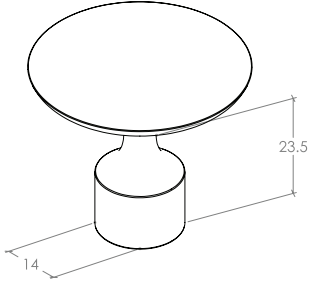

# Floid

A minimalist design with a touch of vintage, Floid is the perfect match for any cabinetry.

STYLES	35mm Knob: F04950.35   128mm D Handle: F0495.128   192mm D Handle: F0495.192
--------	--

FINISHES	<span style="display: inline-block; width: 15px; height: 15px; background-color: black; margin-right: 5px;"></span> Matt Black (MBL) <span style="display: inline-block; width: 15px; height: 15px; background-color: gray; margin-left: 15px; margin-right: 5px;"></span> Pewter (PW) <span style="display: inline-block; width: 15px; height: 15px; background-color: gold; margin-left: 15px; margin-right: 5px;"></span> Brushed Gold (BRG) <span style="display: inline-block; width: 15px; height: 15px; background-color: brown; margin-left: 15px;"></span> Antique Brass (AB)
----------	--

Knob

D Handle

Part Number	Hole Centre	Overall Length	Projection
F04950.35	-	35	30
F0495.128	128	144	31
F0495.192	192	207	31