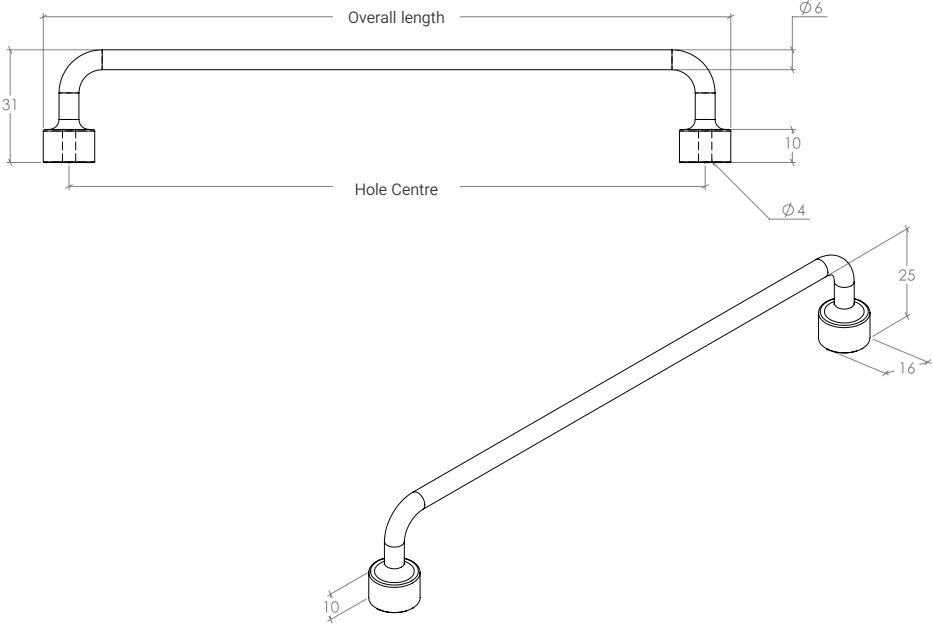

# Floid

A minimalist design with a touch of vintage, Floid is the perfect match for any cabinetry.

STYLES	35mm Knob: F04950.35   128mm D Handle: F0495.128   192mm D Handle: F0495.192
--------	--

FINISHES	<span style="display: inline-block; width: 15px; height: 15px; background-color: black; margin-right: 5px;"></span> Matt Black (MBL) <span style="display: inline-block; width: 15px; height: 15px; background-color: gray; margin-left: 15px; margin-right: 5px;"></span> Pewter (PW) <span style="display: inline-block; width: 15px; height: 15px; background-color: gold; margin-left: 15px; margin-right: 5px;"></span> Brushed Gold (BRG) <span style="display: inline-block; width: 15px; height: 15px; background-color: brown; margin-left: 15px;"></span> Antique Brass (AB)
----------	--

Knob

D Handle

Part Number	Hole Centre	Overall Length	Projection
F04950.35	-	35	30
F0495.128	128	144	31
F0495.192	192	207	31