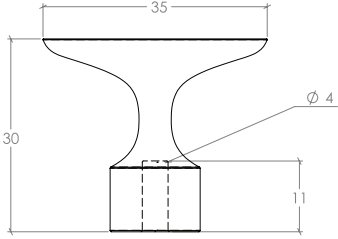

# Floid

A minimalist design with a touch of vintage, Floid is the perfect match for any cabinetry.

STYLES	35mm Knob: F04950.35   128mm D Handle: F0495.128   192mm D Handle: F0495.192
--------	--

FINISHES	<span style="display: inline-block; width: 15px; height: 15px; background-color: black; margin-right: 5px;"></span> Matt Black (MBL) <span style="display: inline-block; width: 15px; height: 15px; background-color: gray; margin-left: 15px; margin-right: 5px;"></span> Pewter (PW) <span style="display: inline-block; width: 15px; height: 15px; background-color: gold; margin-left: 15px; margin-right: 5px;"></span> Brushed Gold (BRG) <span style="display: inline-block; width: 15px; height: 15px; background-color: brown; margin-left: 15px;"></span> Antique Brass (AB)
----------	--

Knob

D Handle

Part Number	Hole Centre	Overall Length	Projection
F04950.35	-	35	30
F0495.128	128	144	31
F0495.192	192	207	31