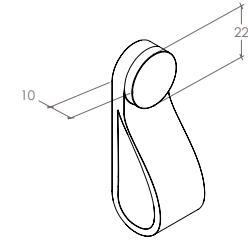

Flexa

The Flexa range, meticulously crafted from leather, creates a warm and organic aesthetic when mounted to interior cabinetry.

STYLES	70mm Leather Pull Handle: F0404.070 160mm Leather D Handle: F0404.120
--------	---

Leather Pull Handle

Leather D Handle

Part Number	Hole Centre	Overall Length	Projection
F0404.070	-	70	24
F0404.120	160	182	27