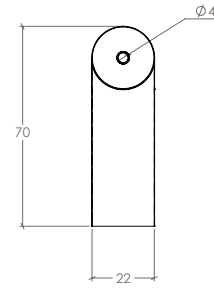

Leather Pull Handle

Leather D Handle

Part Number	Hole Centre	Overall Length	Projection
F0404.070	-	70	24
F0404.120	160	182	27