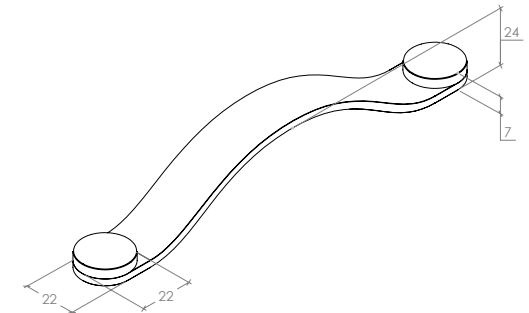

Flexa

The Flexa range, meticulously crafted from leather, creates a warm and organic aesthetic when mounted to interior cabinetry.

STYLES	70mm Leather Pull Handle: F0404.070 160mm Leather D Handle: F0404.120
--------	---

Leather Pull Handle

Leather D Handle

Part Number	Hole Centre	Overall Length	Projection
F0404.070	-	70	24
F0404.120	160	182	27