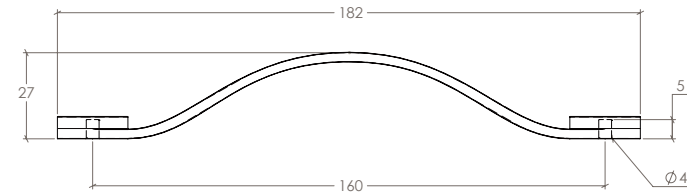

Flexa

The Flexa range, meticulously crafted from leather, creates a warm and organic aesthetic when mounted to interior cabinetry.

STYLES	70mm Leather Pull Handle: F0404.070 160mm Leather D Handle: F0404.120
--------	---

Leather Pull Handle

Leather D Handle

Part Number	Hole Centre	Overall Length	Projection
F0404.070	-	70	24
F0404.120	160	182	27