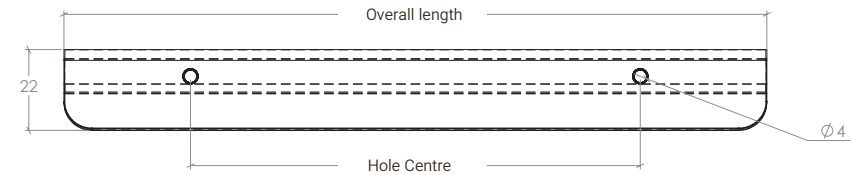

Flapp

The Flapp collection is a sleek and minimalist handle available in 3 lengths up to 1100mm long, perfect for larger doors and this design looks equally as good either running vertically or horizontally.

STYLES	70mm Pull Handle: FPH070 160mm Pull Handle: FPH160 256mm Pull Handle: FPH256 1056mm Pull Handle: FPH1056
--------	---

FINISHES	 Brushed Black (BBL) Brushed Dark Brass (BDB) Dull Brushed Nickel (DBR)
----------	--

Part Number	Hole Centre	Overall Length	Projection
FPH070	32	70	23.2
FPH160	160	200	23.2
FPH256	256	350	23.2
FHP1056	1056	1100	23.2