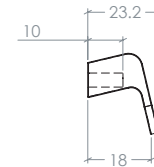

Flapp

The Flapp collection is a sleek and minimalist handle available in 3 lengths up to 1100mm long, perfect for larger doors and this design looks equally as good either running vertically or horizontally.

STYLES	70mm Pull Handle: FPH070 160mm Pull Handle: FPH160 256mm Pull Handle: FPH256 1056mm Pull Handle: FPH1056
--------	---

FINISHES	 Brushed Black (BBL) Brushed Dark Brass (BDB) Dull Brushed Nickel (DBR)
----------	--

Part Number	Hole Centre	Overall Length	Projection
FPH070	32	70	23.2
FPH160	160	200	23.2
FPH256	256	350	23.2
FHP1056	1056	1100	23.2