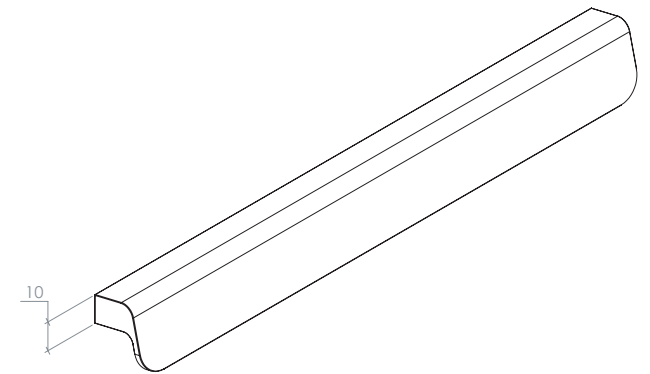

Flapp

The Flapp collection is a sleek and minimalist handle available in 3 lengths up to 1100mm long, perfect for larger doors and this design looks equally as good either running vertically or horizontally.

STYLES	70mm Pull Handle: FPH070 160mm Pull Handle: FPH160 256mm Pull Handle: FPH256 1056mm Pull Handle: FPH1056
--------	---

FINISHES	 Brushed Black (BBL) Brushed Dark Brass (BDB) Dull Brushed Nickel (DBR)
----------	--

Part Number	Hole Centre	Overall Length	Projection
FPH070	32	70	23.2
FPH160	160	200	23.2
FPH256	256	350	23.2
FHP1056	1056	1100	23.2