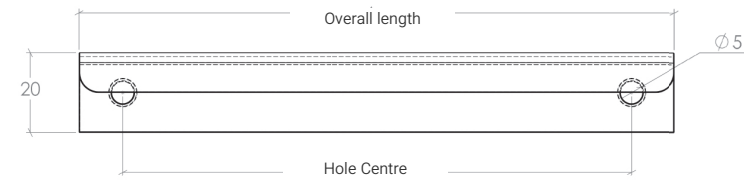

Ferrara

A minimalist profile handle with straight, clean lines.
Screws to the rear of the cabinetry.

Lip Pull Handle

STYLES	Lip Pull Handle: 38mm FER038 100mm FER100 150mm FER150 200mm FER200 300mm FER300
--------	--

FINISHES	 Matt Black (MBL) Stainless Steel (SS) Brushed Brass (BB) Polished Stainless Steel (PSS) Matt White (MWH)
----------	---

Part Number	Hole Centre	Overall Length	Projection
FER038	25	38	20
FER100	88	100	20
FER150	128	150	20
FER200	160	200	20
FER300	265	300	20