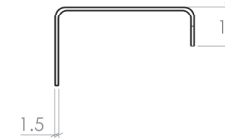

Ferrara

A minimalist profile handle with straight, clean lines.
Screws to the rear of the cabinetry.

Lip Pull Handle

STYLES	Lip Pull Handle: 38mm FER038 100mm FER100 150mm FER150 200mm FER200 300mm FER300
--------	--

FINISHES	 Matt Black (MBL) Stainless Steel (SS) Brushed Brass (BB) Polished Stainless Steel (PSS) Matt White (MWH)
----------	---

Part Number	Hole Centre	Overall Length	Projection
FER038	25	38	20
FER100	88	100	20
FER150	128	150	20
FER200	160	200	20
FER300	265	300	20