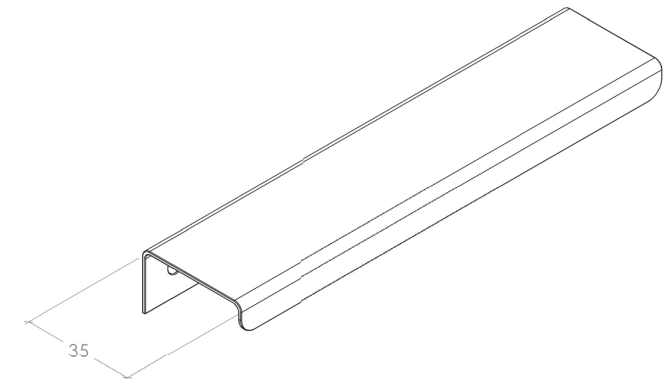

Ferrara

A minimalist profile handle with straight, clean lines.
Screws to the rear of the cabinetry.

Lip Pull Handle

STYLES	Lip Pull Handle: 38mm FER038 100mm FER100 150mm FER150 200mm FER200 300mm FER300
--------	--

FINISHES	 Matt Black (MBL) Stainless Steel (SS) Brushed Brass (BB) Polished Stainless Steel (PSS) Matt White (MWH)
----------	---

Part Number	Hole Centre	Overall Length	Projection
FER038	25	38	20
FER100	88	100	20
FER150	128	150	20
FER200	160	200	20
FER300	265	300	20