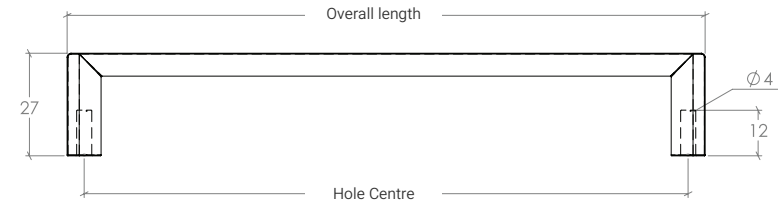

Dallas

The Dallas is a subtle and contemporary handle range that is highly versatile for a large range of cabinetry styles.

D Handle

STYLES	D Handle: 96mm FDH96 128mm FDH128 160mm FDH160 224mm FDH224 288mm FDH288 352mm FDH352 448mm FDH448
FINISHES	 Brushed Matt Brass (BMB) Chrome (CP) Matt White (MWH) Matt Black (MBL) Dull Brushed Nickel (DBR) Satin Chrome (SC)

Part Number	Hole Centre	Overall Length	Inner Length	Projection
FDH96	96	104	86	27
FDH128	128	138	120	27
FDH160	160	169	151	27
FDH224	224	231	213	27
FDH288	288	297	279	27
FDH352	352	361	343	27
FDH448	448	457	439	27