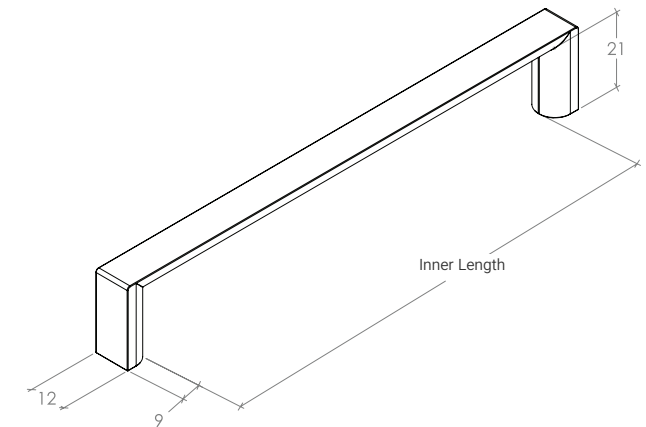

Dallas

The Dallas is a subtle and contemporary handle range that is highly versatile for a large range of cabinetry styles.

D Handle

STYLES	D Handle: 96mm FDH96 128mm FDH128 160mm FDH160 224mm FDH224 288mm FDH288 352mm FDH352 448mm FDH448
FINISHES	 Brushed Matt Brass (BMB) Chrome (CP) Matt White (MWH) Matt Black (MBL) Dull Brushed Nickel (DBR) Satin Chrome (SC)

Part Number	Hole Centre	Overall Length	Inner Length	Projection
FDH96	96	104	86	27
FDH128	128	138	120	27
FDH160	160	169	151	27
FDH224	224	231	213	27
FDH288	288	297	279	27
FDH352	352	361	343	27
FDH448	448	457	439	27