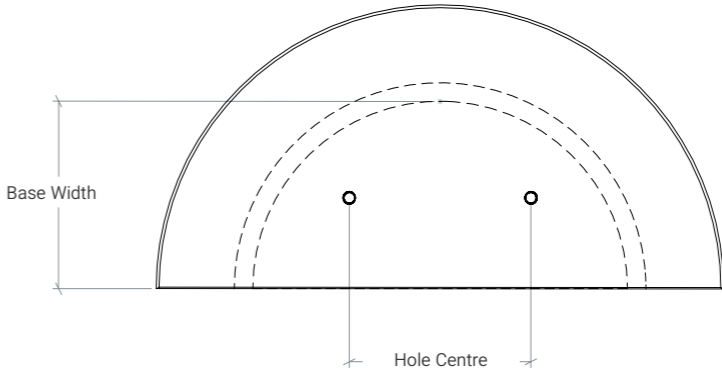

# Daintree Half Round

The Daintree Half Round Handle is a striking piece exquisitely crafted from the finest hardwood. Available in three sizes with the option of American Oak Walnut timber. The Daintree Half Round is perfect for making a statement on the finest joinery and when mounted side by side form a full circle for even greater impact.

STYLES	100mm Half Round Knob: DHR100   150mm Half Round Knob: DHR150   200mm Half Round Knob: DHR200
--------	---

FINISHES	<span style="display: inline-block; width: 15px; height: 15px; background-color: #8B4513; margin-right: 5px;"></span> Walnut - Raw <span style="display: inline-block; width: 15px; height: 15px; background-color: #D2B48C; margin-left: 20px; margin-right: 5px;"></span> American Oak - Raw
----------	--

## Half Round Handle

Part Number	Hole Centre	Overall Length	Overall Width	Base Length	Base Width	Projection
DHR100	-	100	40	50	20	31
DHR150	32	150	80	75	40	31
DHR200	64	200	132	150	66	31