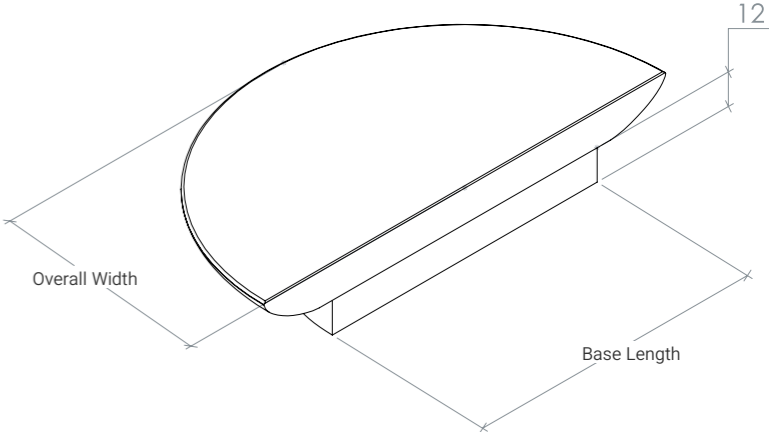

# Daintree Half Round

The Daintree Half Round Handle is a striking piece exquisitely crafted from the finest hardwood. Available in three sizes with the option of American Oak Walnut timber. The Daintree Half Round is perfect for making a statement on the finest joinery and when mounted side by side form a full circle for even greater impact.

STYLES	100mm Half Round Knob: DHR100   150mm Half Round Knob: DHR150   200mm Half Round Knob: DHR200
--------	---

FINISHES	<span style="display: inline-block; width: 15px; height: 15px; background-color: #8B4513; margin-right: 5px;"></span> Walnut - Raw <span style="display: inline-block; width: 15px; height: 15px; background-color: #D2B48C; margin-left: 20px; margin-right: 5px;"></span> American Oak - Raw
----------	--

## Half Round Handle

Part Number	Hole Centre	Overall Length	Overall Width	Base Length	Base Width	Projection
DHR100	-	100	40	50	20	31
DHR150	32	150	80	75	40	31
DHR200	64	200	132	150	66	31