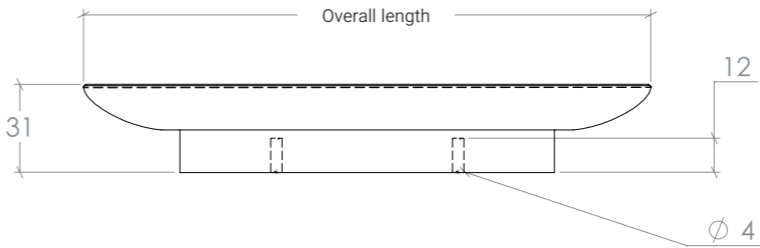

# Daintree Half Round

The Daintree Half Round Handle is a striking piece exquisitely crafted from the finest hardwood. Available in three sizes with the option of American Oak Walnut timber. The Daintree Half Round is perfect for making a statement on the finest joinery and when mounted side by side form a full circle for even greater impact.

STYLES	100mm Half Round Knob: DHR100   150mm Half Round Knob: DHR150   200mm Half Round Knob: DHR200
--------	---

FINISHES	<span style="display: inline-block; width: 15px; height: 15px; background-color: #8B4513; margin-right: 5px;"></span> Walnut - Raw <span style="display: inline-block; width: 15px; height: 15px; background-color: #D2B48C; margin-left: 20px; margin-right: 5px;"></span> American Oak - Raw
----------	--

## Half Round Handle

Part Number	Hole Centre	Overall Length	Overall Width	Base Length	Base Width	Projection
DHR100	-	100	40	50	20	31
DHR150	32	150	80	75	40	31
DHR200	64	200	132	150	66	31