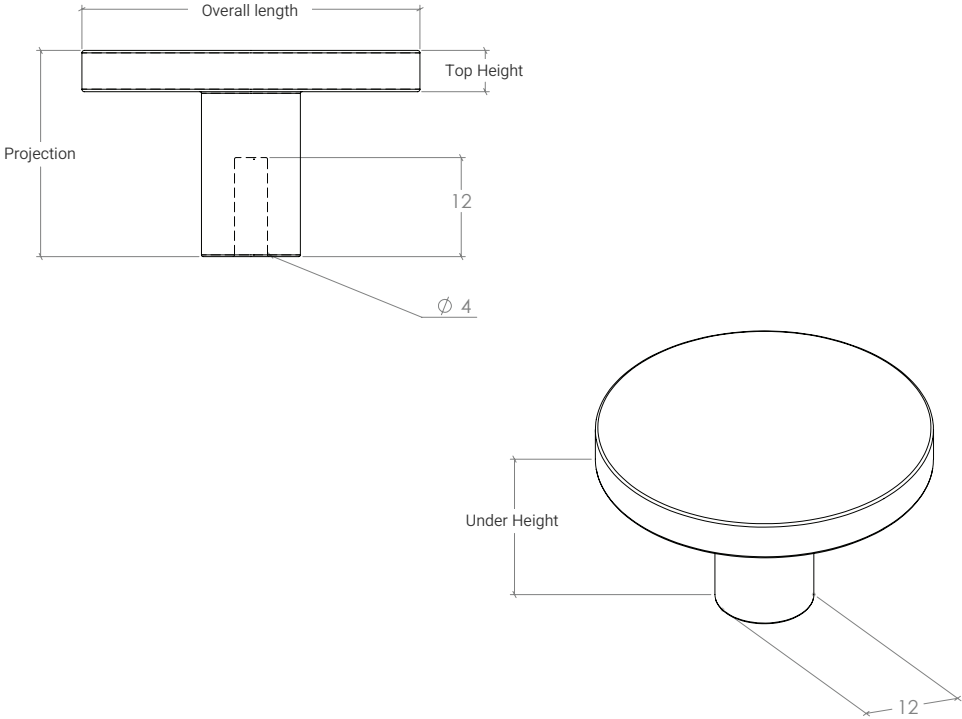

# Como

The Como is a simple circular knob that is suited to a wide variety of cabinetry styles. Available in two sizes and four timeless finishes.

STYLES	26mm Circular Knob: C0168.026   41mm Circular Knob: C0168.041
--------	---

Circular Knob

Part Number	Overall Length	Top Height	Under Height	Projection
C0168.026	26	3	15	18
C0168.041	41	5	20	25