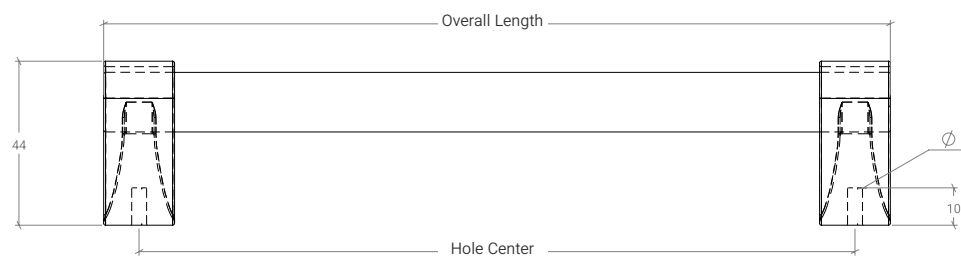

Casey

The Casey aluminium handle brings a fresh, redefined edge to contemporary industrial aesthetics. Adventurous and daringly bold, Casey takes industrial aesthetics to the next level.

STYLES	T Knob: CSY0700.060 192mm D Handle: CSY0700.192 320mm D Handle: CSY0700.320
FINISHES	 Matt Bronze (MBZ) Matt Black (MBL)

**MO
MO
HANDLES**

Part Number	Hole Centre	Overall Length	Inner Length	Projection
CSY0700.060	-	60mm	-	44.3
CSY0700.192	192	211	173	44.3
CSY0700.320	320	339	301	44.3