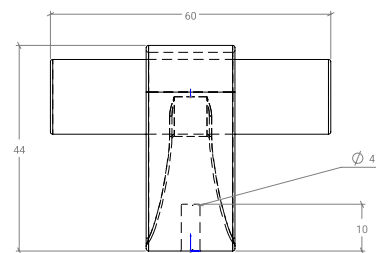

Casey

The Casey aluminium handle brings a fresh, redefined edge to contemporary industrial aesthetics. Adventurous and daringly bold, Casey takes industrial aesthetics to the next level.

STYLES	T Knob: CSY0700.060 192mm D Handle: CSY0700.192 320mm D Handle: CSY0700.320
FINISHES	 Matt Bronze (MBZ) Matt Black (MBL)

**MO
MO
HANDLES**

Part Number	Hole Centre	Overall Length	Inner Length	Projection
CSY0700.060	-	60mm	-	44.3
CSY0700.192	192	211	173	44.3
CSY0700.320	320	339	301	44.3