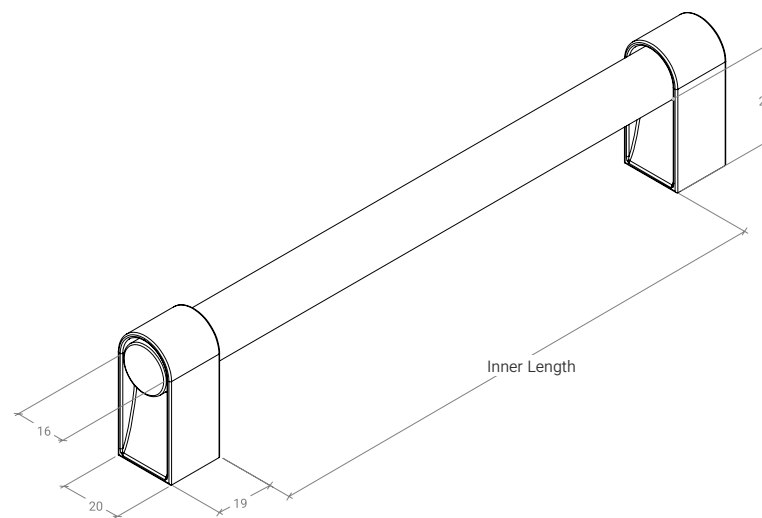

Casey

The Casey aluminium handle brings a fresh, redefined edge to contemporary industrial aesthetics. Adventurous and daringly bold, Casey takes industrial aesthetics to the next level.

STYLES	T Knob: CSY0700.060 192mm D Handle: CSY0700.192 320mm D Handle: CSY0700.320
FINISHES	 Matt Bronze (MBZ) Matt Black (MBL)

**MO
MO
HANDLES**

Part Number	Hole Centre	Overall Length	Inner Length	Projection
CSY0700.060	-	60mm	-	44.3
CSY0700.192	192	211	173	44.3
CSY0700.320	320	339	301	44.3