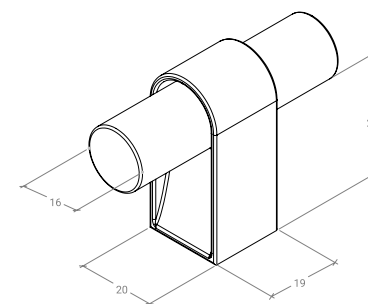

Casey

The Casey aluminium handle brings a fresh, redefined edge to contemporary industrial aesthetics. Adventurous and daringly bold, Casey takes industrial aesthetics to the next level.

STYLES	T Knob: CSY0700.060 192mm D Handle: CSY0700.192 320mm D Handle: CSY0700.320
FINISHES	 Matt Bronze (MBZ) Matt Black (MBL)

**MO
MO
HANDLES**

Part Number	Hole Centre	Overall Length	Inner Length	Projection
CSY0700.060	-	60mm	-	44.3
CSY0700.192	192	211	173	44.3
CSY0700.320	320	339	301	44.3