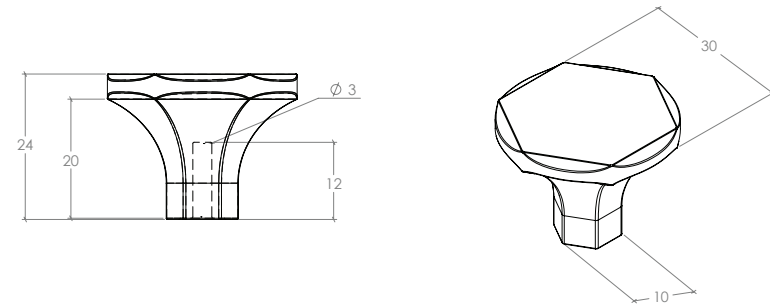

Caselle

With its distinct blend of contemporary and traditional styling, Caselle is the perfect collection for transitional cabinetry

Knob

D Handle

STYLES	Knob: CFK030 160mm D Handle: CDH160 320mm D Handle: CDH320
--------	--

FINISHES	 Satin Brass (SB) Vintage Nickel (VN) Matt Black (MBL)
----------	---

Part Number	Hole Centre	Overall Length	Projection
CFK030	-	30ø	23
CDH160	160	185	34
CDH320	320	346	34