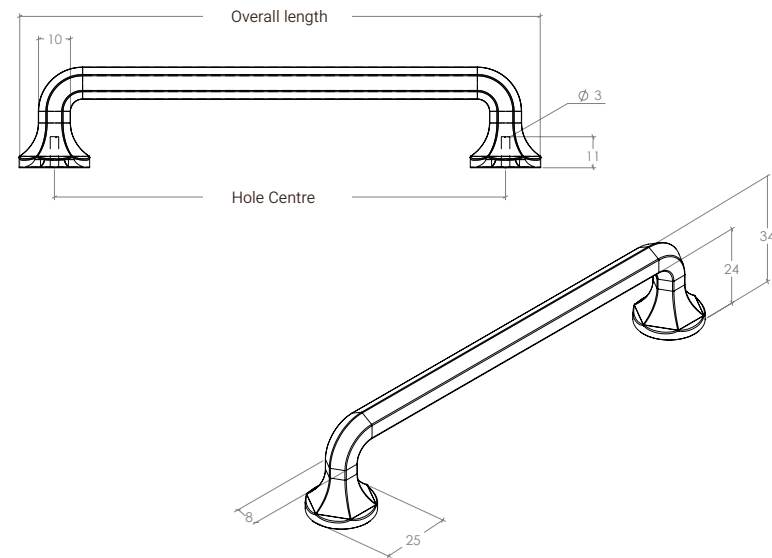

Caselle

With its distinct blend of contemporary and traditional styling, Caselle is the perfect collection for transitional cabinetry

Knob

D Handle

STYLES	Knob: CFK030 160mm D Handle: CDH160 320mm D Handle: CDH320
--------	--

FINISHES	 Satin Brass (SB) Vintage Nickel (VN) Matt Black (MBL)
----------	---

Part Number	Hole Centre	Overall Length	Projection
CFK030	-	30ø	23
CDH160	160	185	34
CDH320	320	346	34