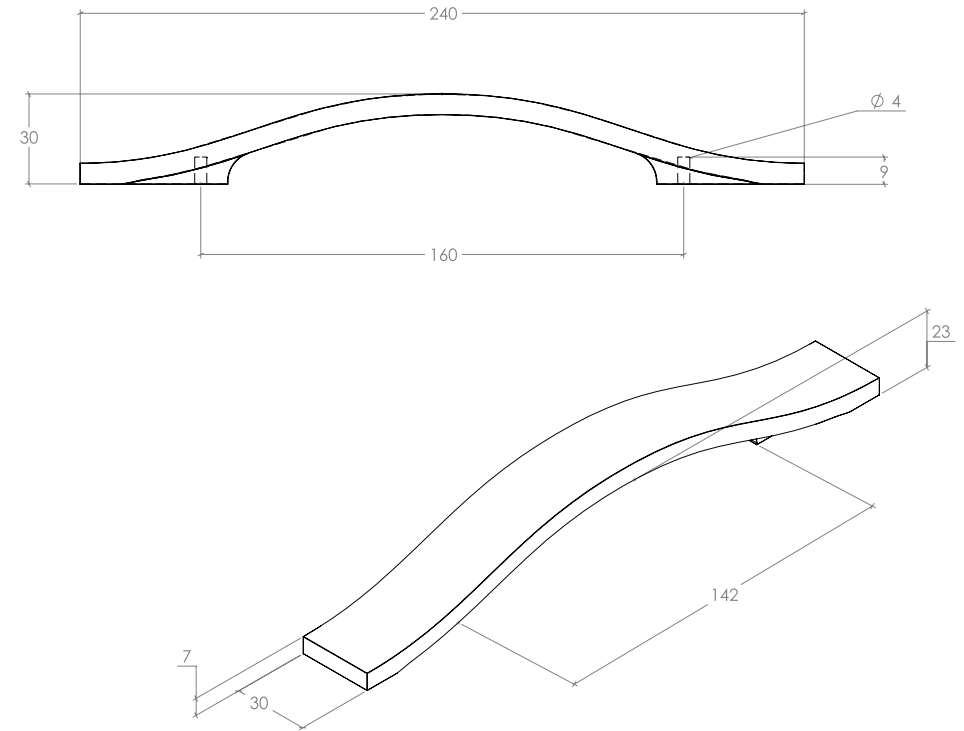

Calin

The Calin is a textured bow handle available in two unique finishes.

D Handle

STYLES	160mm D Handle: C0165.160
--------	---------------------------

FINISHES	 Black Woodgrain (BWG)	 Oak Woodgrain (OWG)
----------	---	---

Part Number	Hole Centre	Overall Length	Projection
C0165.160	160	240	30