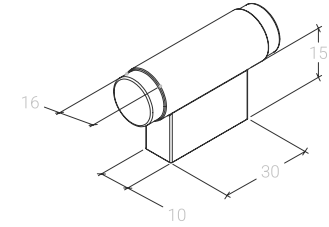

STYLES	T Knob: BSPKN050 160mm Pull Handle: BSPKN160 320mm Pull Handle: BSPKN320
--------	--

FINISHES	 Brushed Satin Brass (BSB) Dull Brushed Nickel (DBR) Matt Black (MBL) Bronze (BNZ) Dark Brushed Brass (DBB)
----------	--

T Knob

Pull Handle

Part Number	Hole Centre	Overall Length	Base Length	Projection
BSPKN050	-	50	30	31
BSPKN160	160	200	180	31
BSPKN320	320	360	335	31