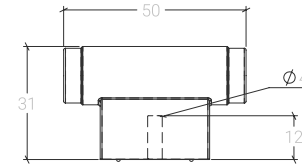

STYLES	T Knob: BSPKN050 160mm Pull Handle: BSPKN160 320mm Pull Handle: BSPKN320
--------	--

FINISHES	 Brushed Satin Brass (BSB) Dull Brushed Nickel (DBR) Matt Black (MBL) Bronze (BNZ) Dark Brushed Brass (DBB)
----------	--

T Knob

Pull Handle

Part Number	Hole Centre	Overall Length	Base Length	Projection
BSPKN050	-	50	30	31
BSPKN160	160	200	180	31
BSPKN320	320	360	335	31