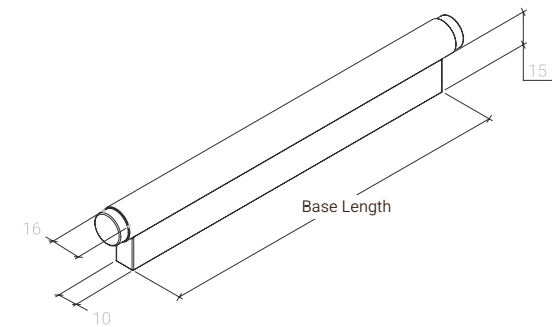

Brighton

A classic statement piece that is the epitome of refined luxury. Available in a fine knurled finish and five exquisite finishes, the solid brass Brighton range has been designed in-house and perfectly complements the finest joinery.

STYLES	T Knob: BSPKN050 160mm Pull Handle: BSPKN160 320mm Pull Handle: BSPKN320
--------	--

FINISHES	 Brushed Satin Brass (BSB) Dull Brushed Nickel (DBR) Matt Black (MBL) Bronze (BNZ) Dark Brushed Brass (DBB)
----------	--

T Knob

Pull Handle

Part Number	Hole Centre	Overall Length	Base Length	Projection
BSPKN050	-	50	30	31
BSPKN160	160	200	180	31
BSPKN320	320	360	335	31