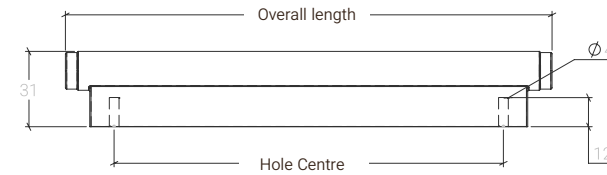

STYLES	T Knob: BSPKN050 160mm Pull Handle: BSPKN160 320mm Pull Handle: BSPKN320
--------	--

FINISHES	 Brushed Satin Brass (BSB) Dull Brushed Nickel (DBR) Matt Black (MBL) Bronze (BNZ) Dark Brushed Brass (DBB)
----------	--

T Knob

Pull Handle

Part Number	Hole Centre	Overall Length	Base Length	Projection
BSPKN050	-	50	30	31
BSPKN160	160	200	180	31
BSPKN320	320	360	335	31