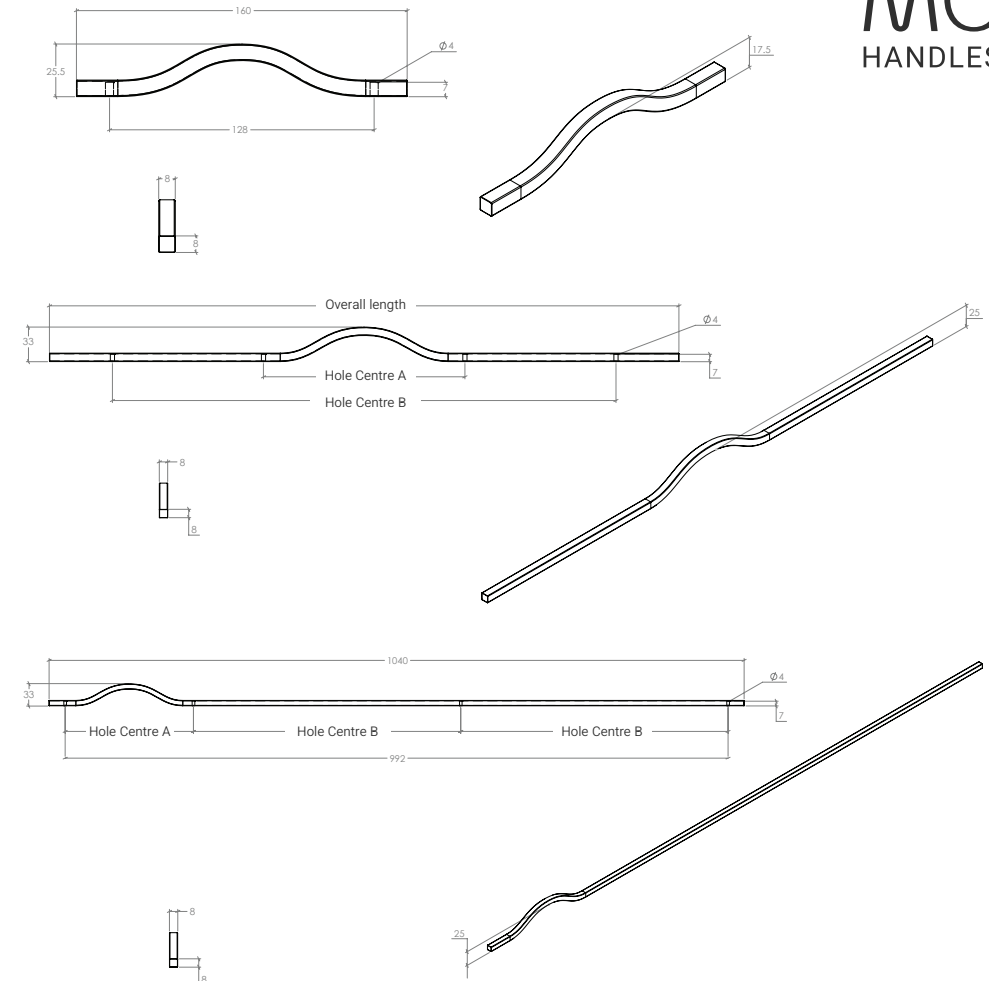

Brave

A simple and stylish handle with a subtle curve perfect for contemporary cabinetry. The 992mm version has an off-centred bow for an elegantly dramatic look.

STYLES	128mm Bow Handle: B0452.128 192mm Bow Handle: B0452.192 320mm Bow Handle: B0452.320 480mm Bow Handle: B0452.480 1120mm Bow Handle: B0452.1120 992mm Bow Handle: B0452NC.992
--------	--

FINISHES	 Matt Black (MBL) Matt White (MWH) Metallic Golden Brown (MTBR) Metallic Grey (MTG)
----------	--

Bow Handle

Part Number	Hole Centre A	Hole Centre B	Overall Length	Projection
B0452.128	128	-	160	25.5
B0452.192	192	-	240	33
B0452.320	320	-	400	33
B0452.480	192	480	600	33
B0452.1120	192	1120	1150	33
B0452NC.992	192	400	1040	33