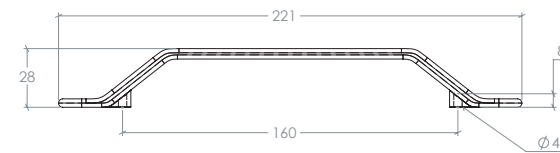

# Belt

The Belt collection is a unique addition to the Momo Handles collection. Featuring both a D shape handle and a loop shaped pull, this range is available in six on-trend finishes.

STYLES	Finger Pull: BLK063   D Handle: BLDH160
--------	---

Finger Pull

D Handle

Part Number	Hole Centre	Overall Length	Projection
BLK063	-	63.5	29
BLDH160	160	221	28