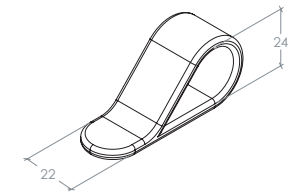

# Belt

The Belt collection is a unique addition to the Momo Handles collection. Featuring both a D shape handle and a loop shaped pull, this range is available in six on-trend finishes.

STYLES	Finger Pull: BLK063   D Handle: BLDH160
--------	---

Finger Pull

D Handle

Part Number	Hole Centre	Overall Length	Projection
BLK063	-	63.5	29
BLDH160	160	221	28