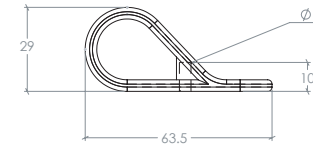

# Belt

The Belt collection is a unique addition to the Momo Handles collection. Featuring both a D shape handle and a loop shaped pull, this range is available in six on-trend finishes.

STYLES	Finger Pull: BLK063   D Handle: BLDH160
--------	---

Finger Pull

D Handle

Part Number	Hole Centre	Overall Length	Projection
BLK063	-	63.5	29
BLDH160	160	221	28