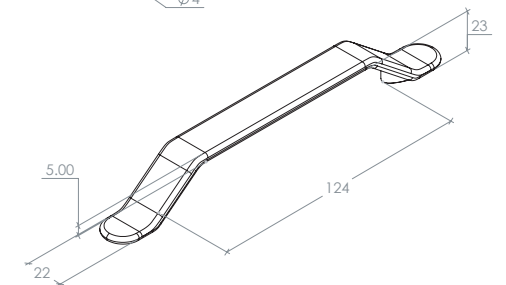

# Belt

The Belt collection is a unique addition to the Momo Handles collection. Featuring both a D shape handle and a loop shaped pull, this range is available in six on-trend finishes.

STYLES	Finger Pull: BLK063   D Handle: BLDH160
--------	---

Finger Pull

D Handle

Part Number	Hole Centre	Overall Length	Projection
BLK063	-	63.5	29
BLDH160	160	221	28