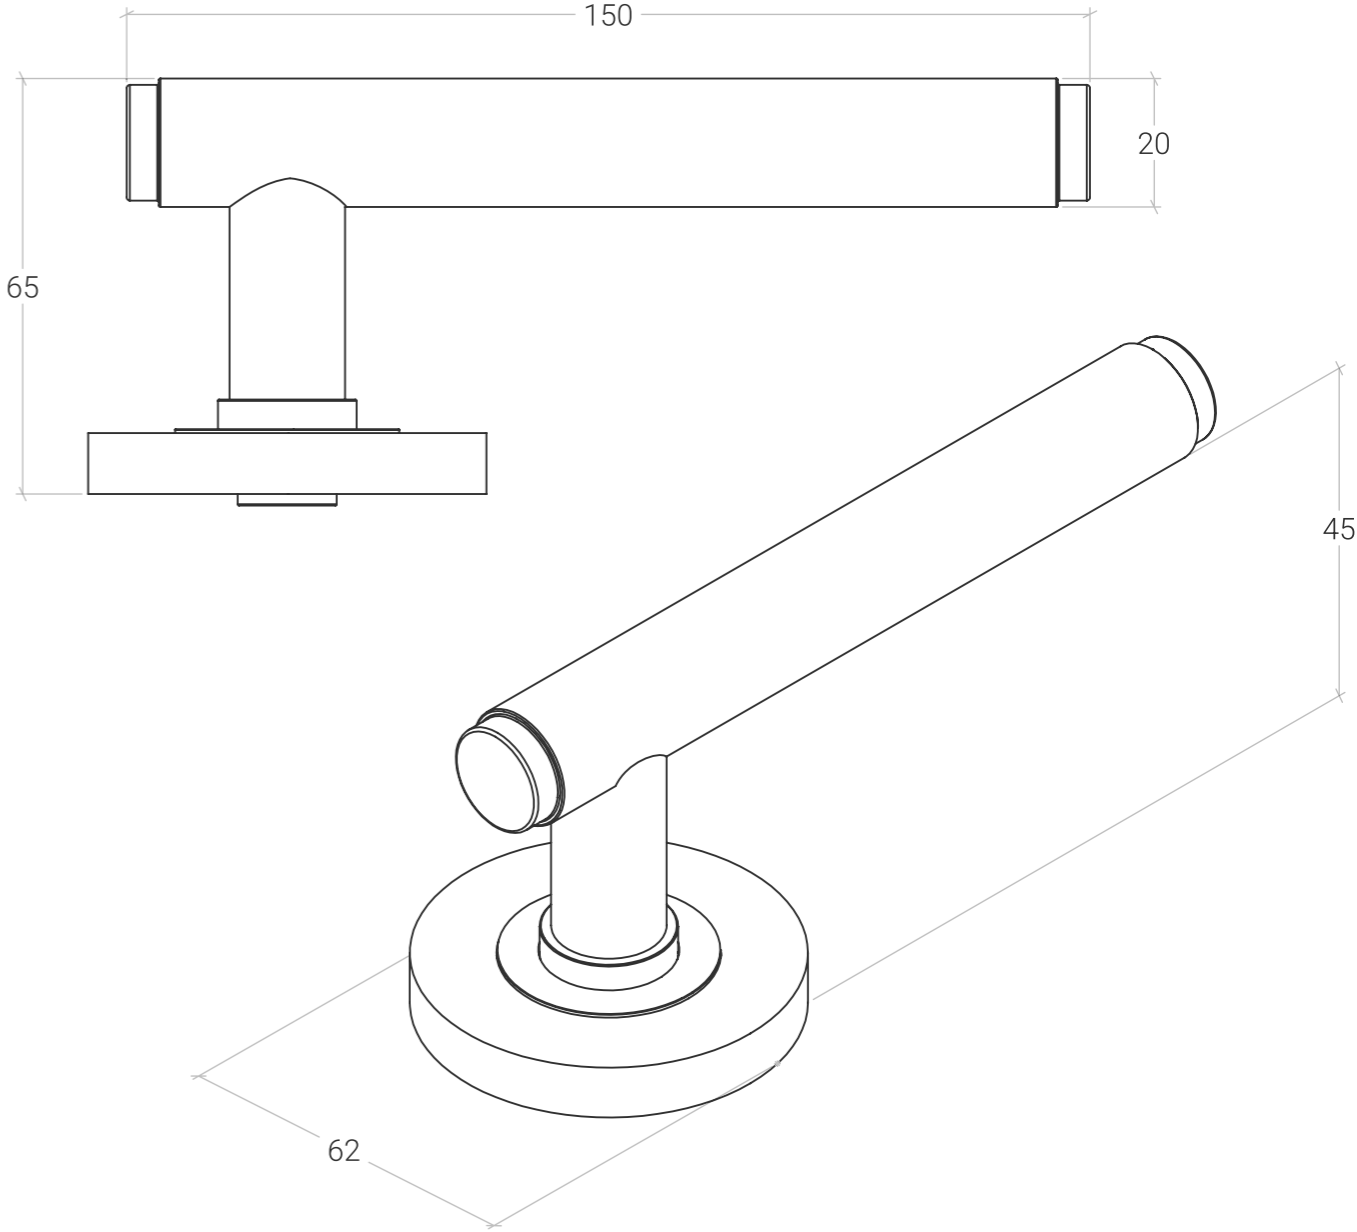

Bellevue Lever

Lever Set

STYLES	Plain Passage Lever Set: BVPL.PASS Plain Privacy Lever Set: BVPL.PRIV Plain Entrance Lever Set: BVPL.ENTR Lined Passage Lever Set: BVLD.PASS Lined Privacy Lever Set: BVLD.PRIV Lined Entrance Lever Set: BVLD.ENTR Knurled Passage Lever Set: BVKN.PASS Knurled Privacy Lever Set: BVKN.PRIV Knurled Entrance Lever Set: BVKN.ENTR
--------	---

- Passage lever set**
- Each passage lever set includes:
- 1 x Lever handle set
 - 1 x Mortice lock
 - 1 x Mortice lock forend plate
 - 1 x Mortice lock strike plate
 - 1 x Mortice lock dust box
 - Colour matched installation hardware

- Privacy lever set**
- Each privacy lever set includes:
- 1 x Lever handle set
 - 1 x Mortice lock with privacy cam
 - 1 x Privacy thumb turn set
 - 1 x Mortice lock forend plate
 - 1 x Mortice lock strike plate
 - 1 x Mortice lock dust box
 - Colour matched installation hardware

- Entrance lever set**
- Each entrance lever set includes:
- 1 x Lever handle set
 - 1 x Mortice lock
 - 1 x Euro cylinder escutcheon set
 - 1 x Mortice lock forend plate
 - 1 x Mortice lock strike plate
 - 1 x Mortice lock dust box
 - Colour matched installation hardware