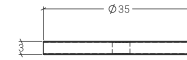

Bellevue Backplate

Designed inhouse and crafted to exacting standards, the solid brass Bellevue range is perfectly at home in the most impressive interiors. Available in five exquisite finishes and the option of a plain, lined or knurled texture. This range also includes an appliance pull, the perfect statement piece in a premium kitchen.

PLAIN HANDLES	Knob: BVKPL035 | 160mm Bar Pull: BVPPL160 | 320mm Bar Pull: BVPPL320 Appliance Pull: BVAPPL416

LINED HANDLES	Knob: BVKLD035 | 160mm Bar Pull: BVPLD160 | 320mm Bar Pull: BVPLD320 Appliance Pull: BVAPLD416

KNURLED HANDLES	Knob: BVKKN035 | 160mm Bar Pull: BVPKN160 | 320mm Bar Pull: BVPKN320 Appliance Pull: BVAPKN416

BACKPLATES	Knob: BVPLBP035 | 160mm Bar Pull: BVPLBP160 | 320mm Bar Pull: BVPLBP320 Appliance Pull: BVPLBP416

FINISHES	 Brushed Satin Brass (BSB) Dull Brushed Nickel (DBR) Matt Black (MBL) Bronze (BNZ) Dark Brushed Brass (DBB)

Knob

Part Number	Hole Centre	Overall Length	Projection
BVPLBP035	0	35Ø	3
BVPLBP160	160	200	3
BVPLBP320	320	370	3