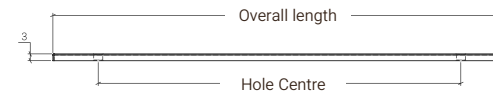

Bellevue Backplate

Designed inhouse and crafted to exacting standards, the solid brass Bellevue range is perfectly at home in the most impressive interiors. Available in five exquisite finishes and the option of a plain, lined or knurled texture. This range also includes an appliance pull, the perfect statement piece in a premium kitchen.

PLAIN HANDLES	Knob: BVKPL035 | 160mm Bar Pull: BVPPL160 | 320mm Bar Pull: BVPPL320 Appliance Pull: BVAPPL416

LINED HANDLES	Knob: BVKLD035 | 160mm Bar Pull: BVPLD160 | 320mm Bar Pull: BVPLD320 Appliance Pull: BVAPLD416

KNURLED HANDLES	Knob: BVKKN035 | 160mm Bar Pull: BVPKN160 | 320mm Bar Pull: BVPKN320 Appliance Pull: BVAPKN416

BACKPLATES	Knob: BVPLBP035 | 160mm Bar Pull: BVPLBP160 | 320mm Bar Pull: BVPLBP320 Appliance Pull: BVPLBP416

FINISHES	 Brushed Satin Brass (BSB) Dull Brushed Nickel (DBR) Matt Black (MBL) Bronze (BNZ) Dark Brushed Brass (DBB)

Knob

Part Number	Hole Centre	Overall Length	Projection
BVPLBP035	0	35Ø	3
BVPLBP160	160	200	3
BVPLBP320	320	370	3