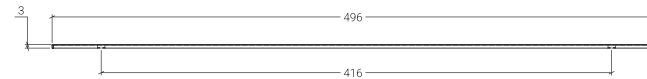

Knob

Bar Pull

Appliance Pull

Part Number	Hole Centre	Overall Length	Projection
BVPLBP035	0	35Ø	3
BVPLBP160	160	200	3
BVPLBP320	320	370	3