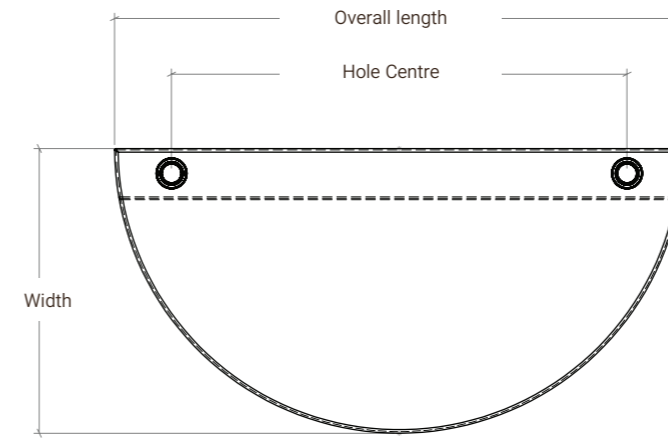

Barrington Eclipse

Designed in-house and exclusive to Momo Handles, the Barrington Eclipse is a stunning half-moon shaped handle that when mounted side by side forms a full circle for even greater impact.

| | |
|--------|---|
| STYLES | 64mm Plain Pull: BEPL64 64mm Ribbed Pull: BERB64 96mm Plain Pull: BEPL96 96mm Ribbed Pull: BERB96 |
|--------|---|

| | |
|----------|---|
| FINISHES | Dark Brushed Brass Dull Brushed Nickel Matt Black Matt Brass Polished Nickel Bronze |
|----------|---|

**MO
MO
HANDLES**

| Part Number | Hole Centre | Overall Length | Width | Lip | Projection |
|-----------------|-------------|----------------|-------|-----|------------|
| BEPL64 BERB64 | 64 | 80 | 40 | 33 | 25 |
| BEPL96 BERB96 | 96 | 110 | 55 | 48 | 25 |