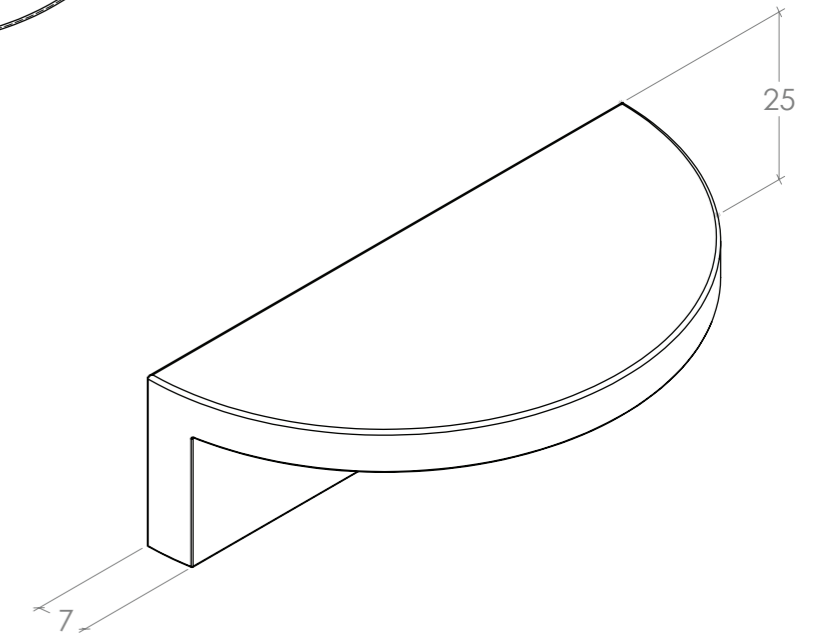

Barrington Eclipse

Designed in-house and exclusive to Momo Handles, the Barrington Eclipse is a stunning half-moon shaped handle that when mounted side by side forms a full circle for even greater impact.

| | |
|--------|---|
| STYLES | 64mm Plain Pull: BEPL64 64mm Ribbed Pull: BERB64 96mm Plain Pull: BEPL96 96mm Ribbed Pull: BERB96 |
|--------|---|

| | |
|----------|---|
| FINISHES | Dark Brushed Brass Dull Brushed Nickel Matt Black Matt Brass Polished Nickel Bronze |
|----------|---|

**MO
MO
HANDLES**

| Part Number | Hole Centre | Overall Length | Width | Lip | Projection |
|-----------------|-------------|----------------|-------|-----|------------|
| BEPL64 BERB64 | 64 | 80 | 40 | 33 | 25 |
| BEPL96 BERB96 | 96 | 110 | 55 | 48 | 25 |