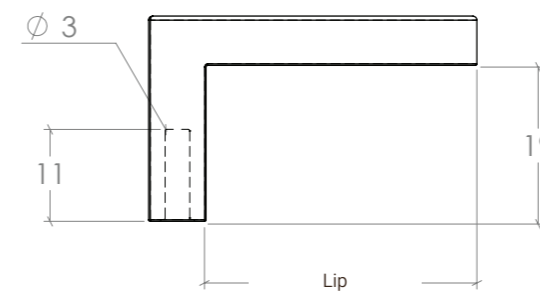

Barrington Eclipse

Designed in-house and exclusive to Momo Handles, the Barrington Eclipse is a stunning half-moon shaped handle that when mounted side by side forms a full circle for even greater impact.

| | |
|--------|---|
| STYLES | 64mm Plain Pull: BEPL64 64mm Ribbed Pull: BERB64 96mm Plain Pull: BEPL96 96mm Ribbed Pull: BERB96 |
|--------|---|

| | |
|----------|---|
| FINISHES | Dark Brushed Brass Dull Brushed Nickel Matt Black Matt Brass Polished Nickel Bronze |
|----------|---|

**MO
MO
HANDLES**

| Part Number | Hole Centre | Overall Length | Width | Lip | Projection |
|-----------------|-------------|----------------|-------|-----|------------|
| BEPL64 BERB64 | 64 | 80 | 40 | 33 | 25 |
| BEPL96 BERB96 | 96 | 110 | 55 | 48 | 25 |